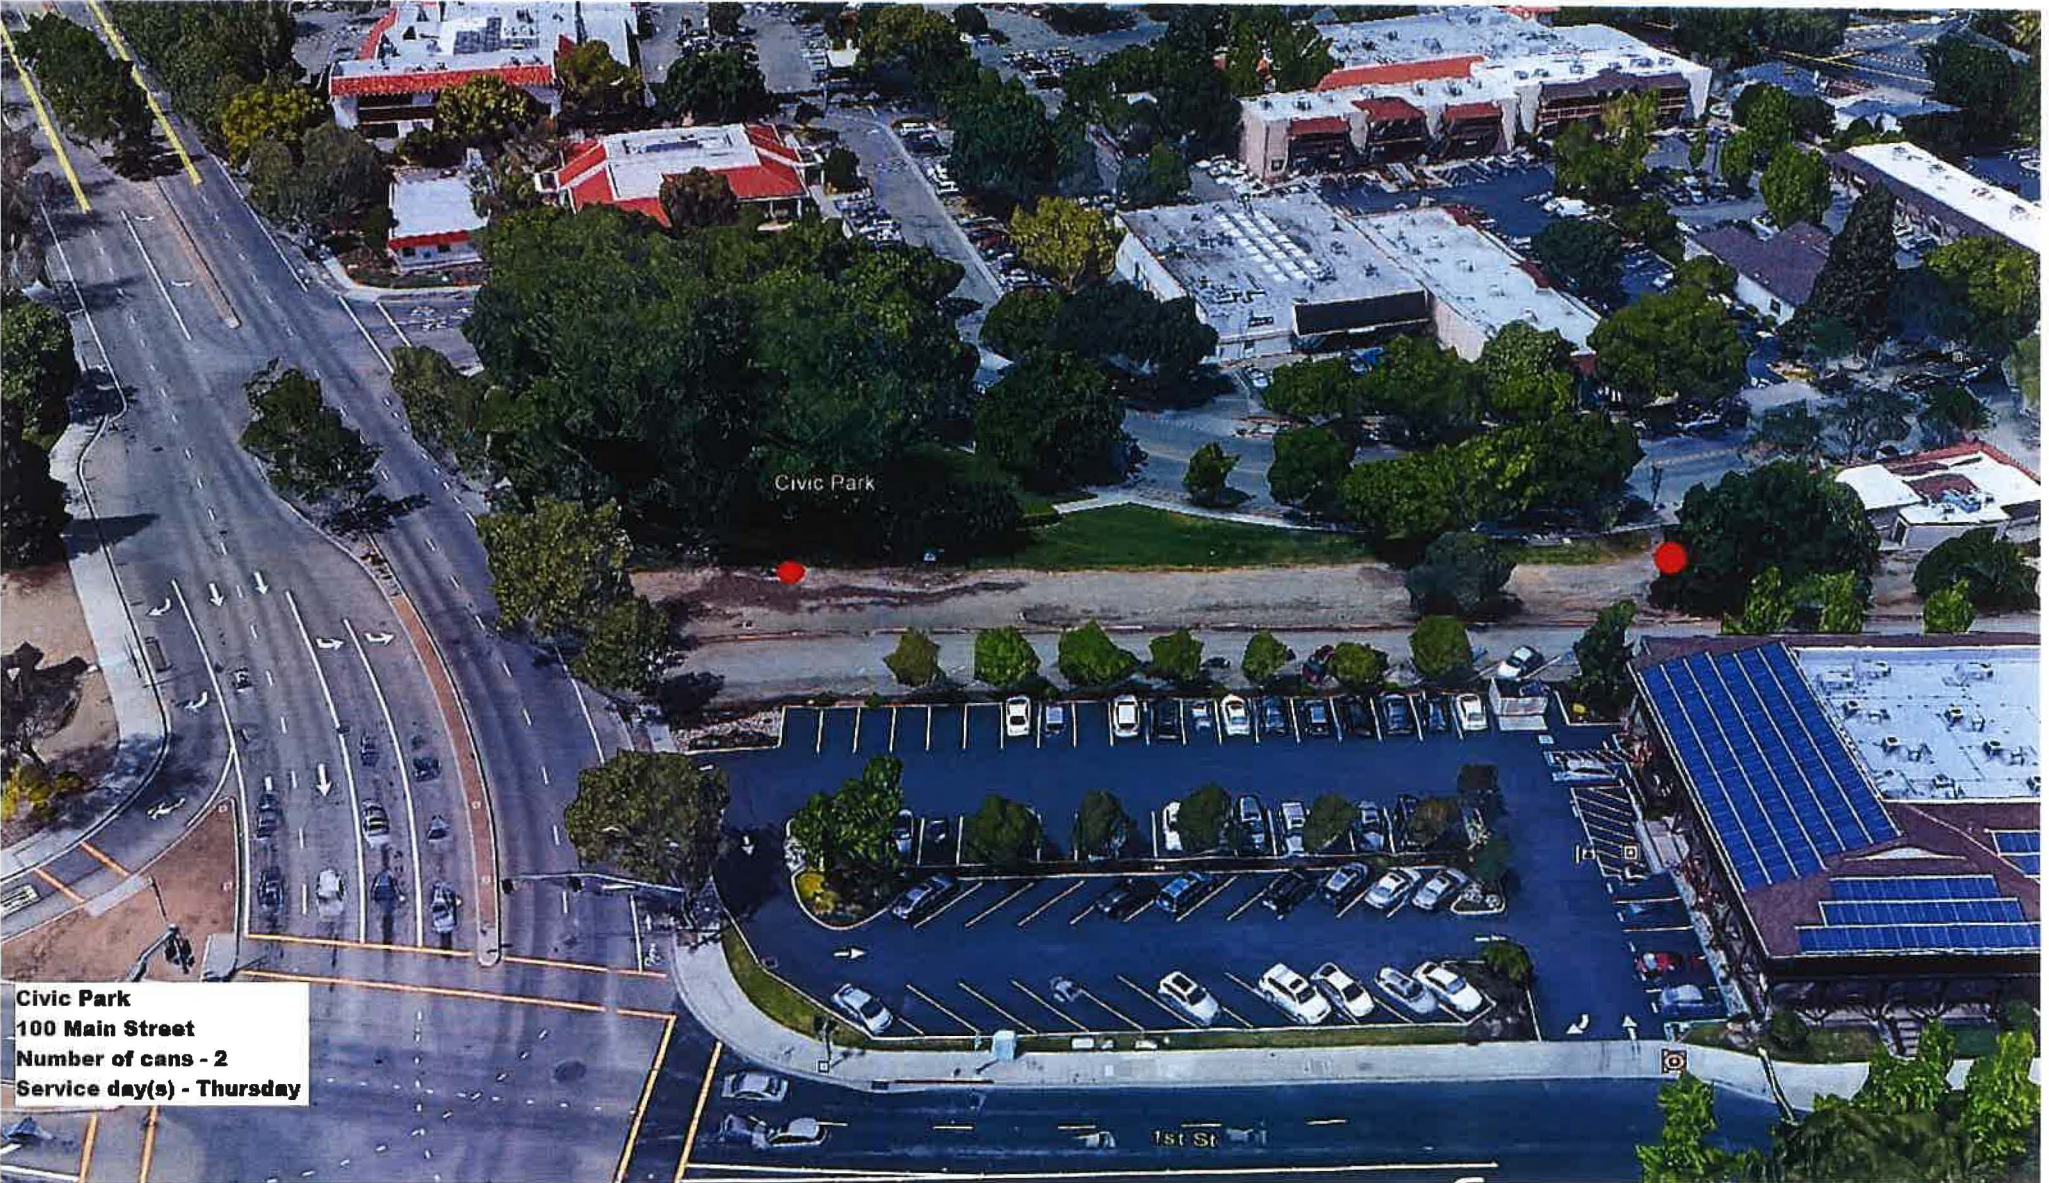

Civic Park
100 Main Street
Number of cans - 2
Service day(s) - Thursday