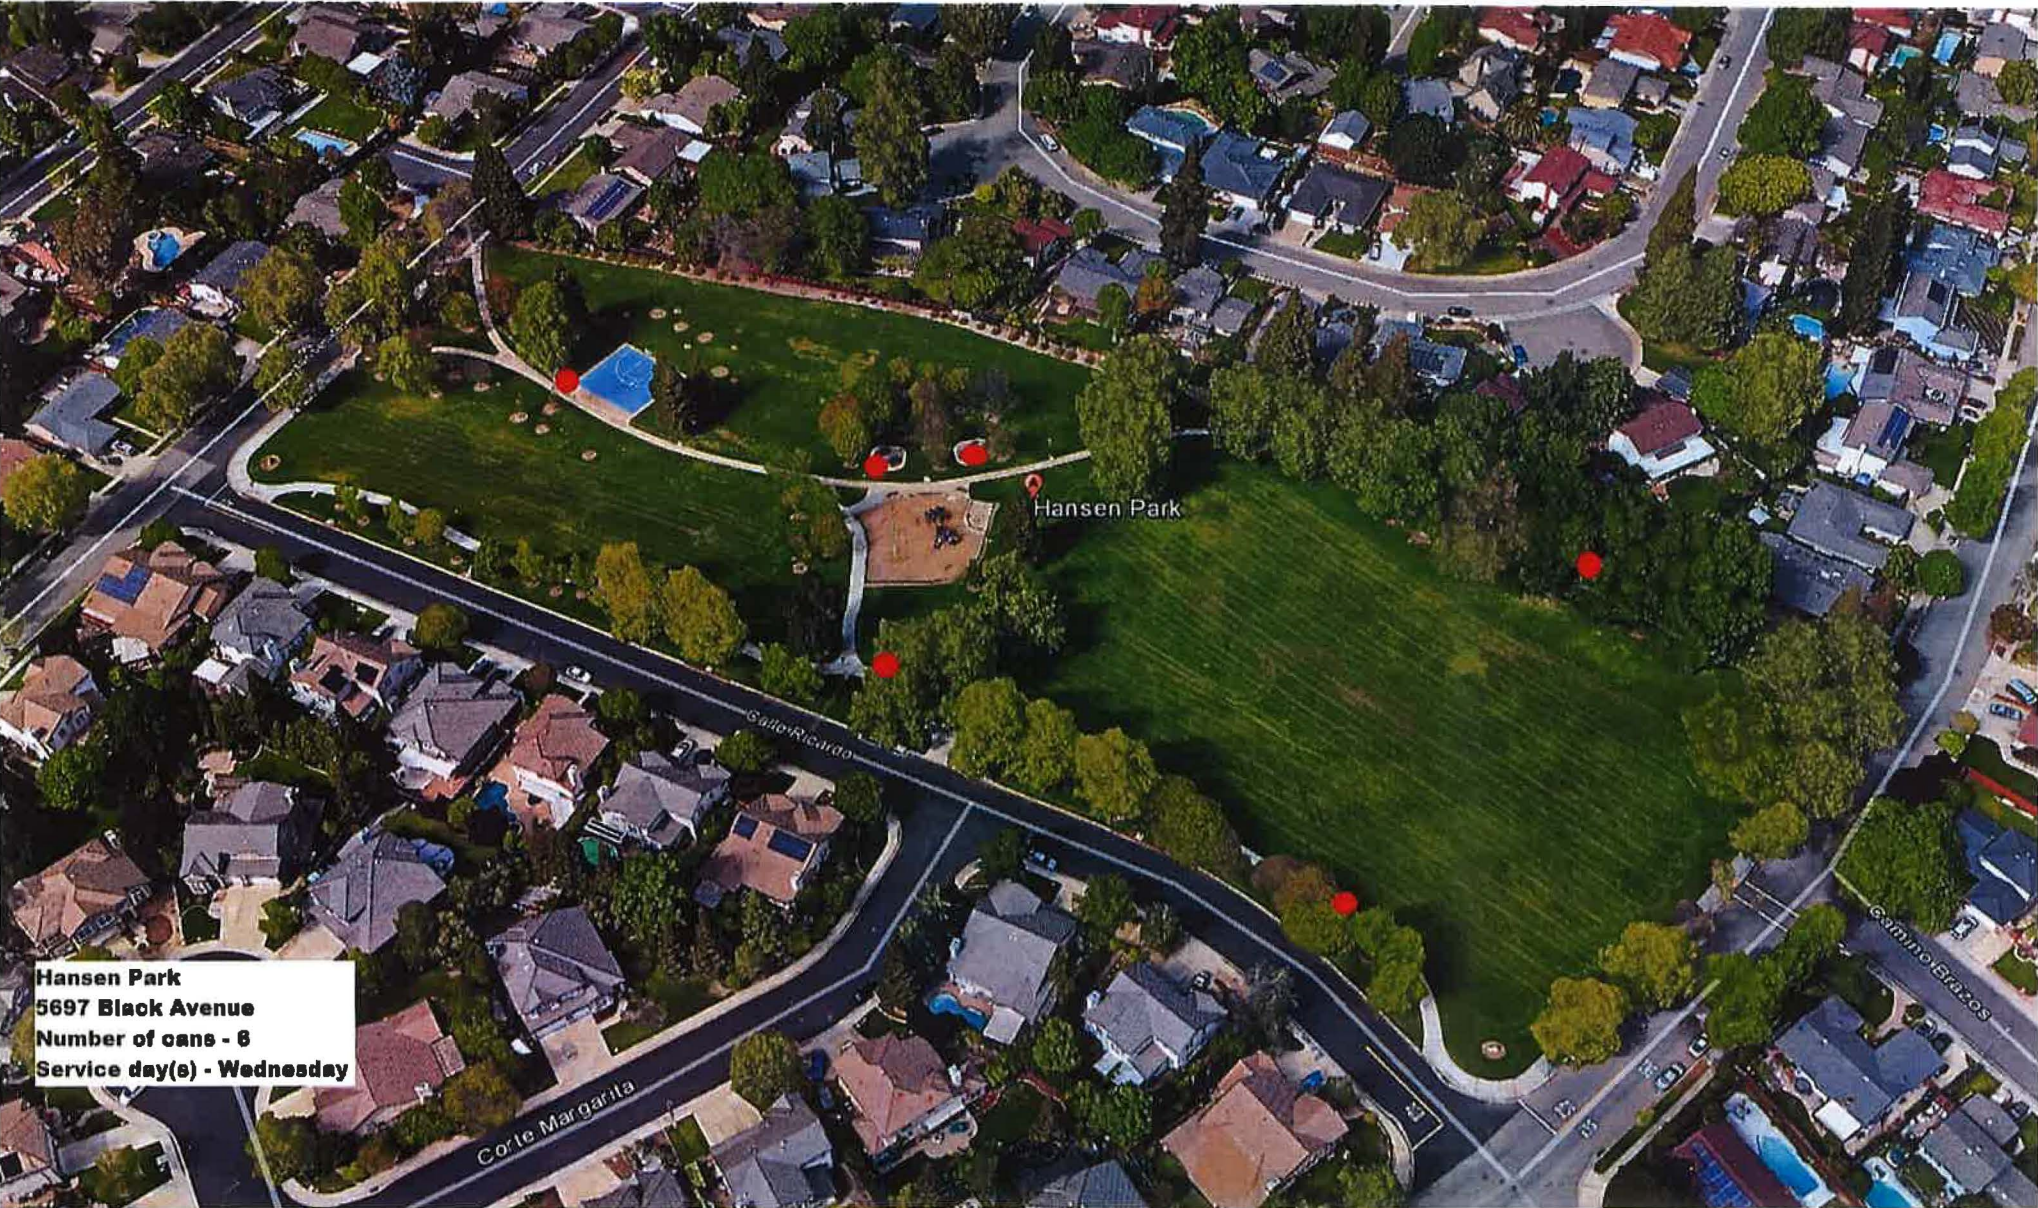

Hansen Park
5697 Black Avenue
Number of cans - 8
Service day(s) - Wednesday