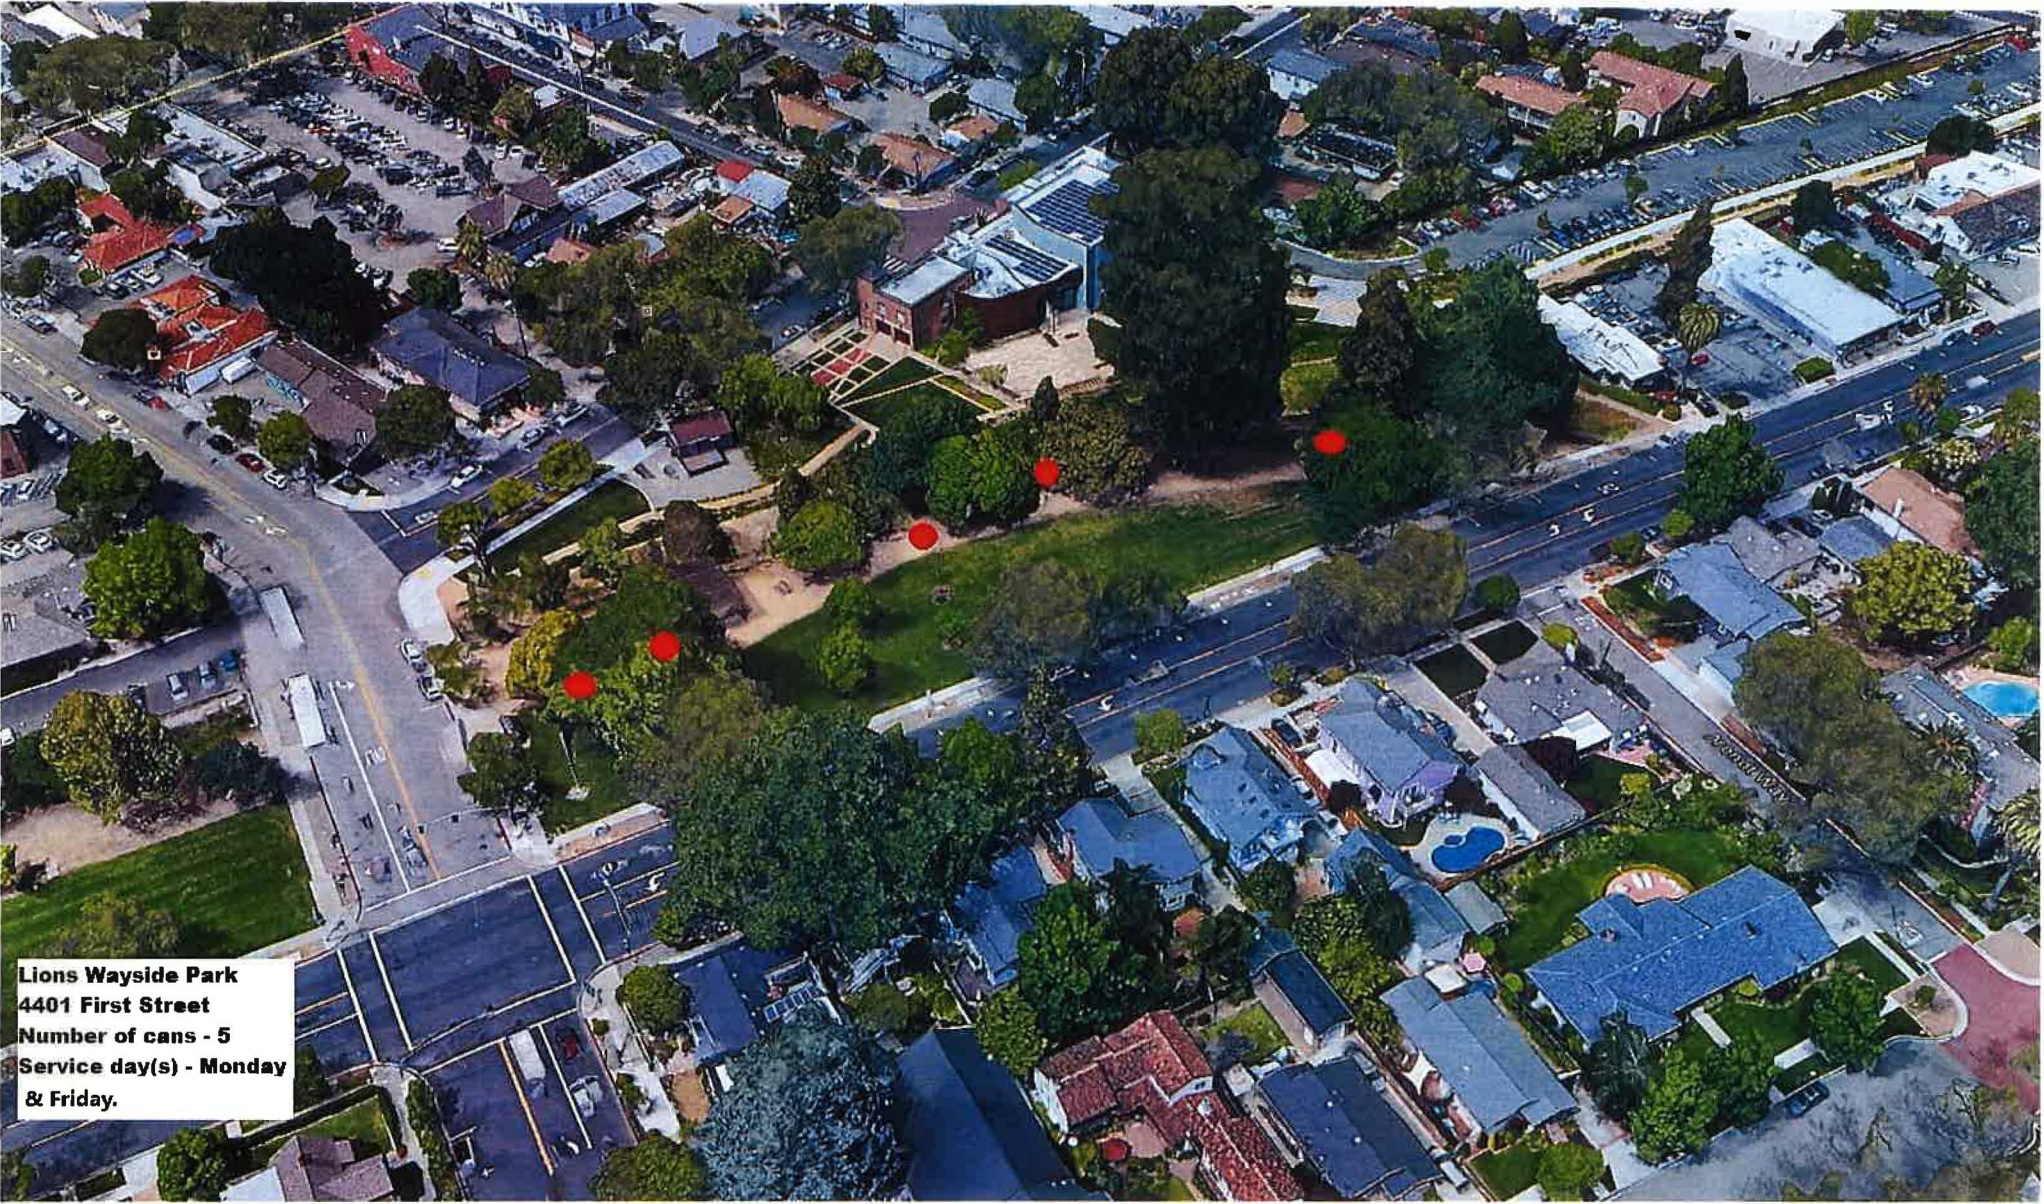

Bernal Community Park

Valleyway

Cañon Mill Way

Oak Vista Way

Whispering Oak Way

Lions Wayside Park
4401 First Street
Number of cans - 5
Service day(s) - Monday
& Friday.

Delucchi Park
4501 First Street
Number of cans - 3
Service day(s) - Monday
& Friday