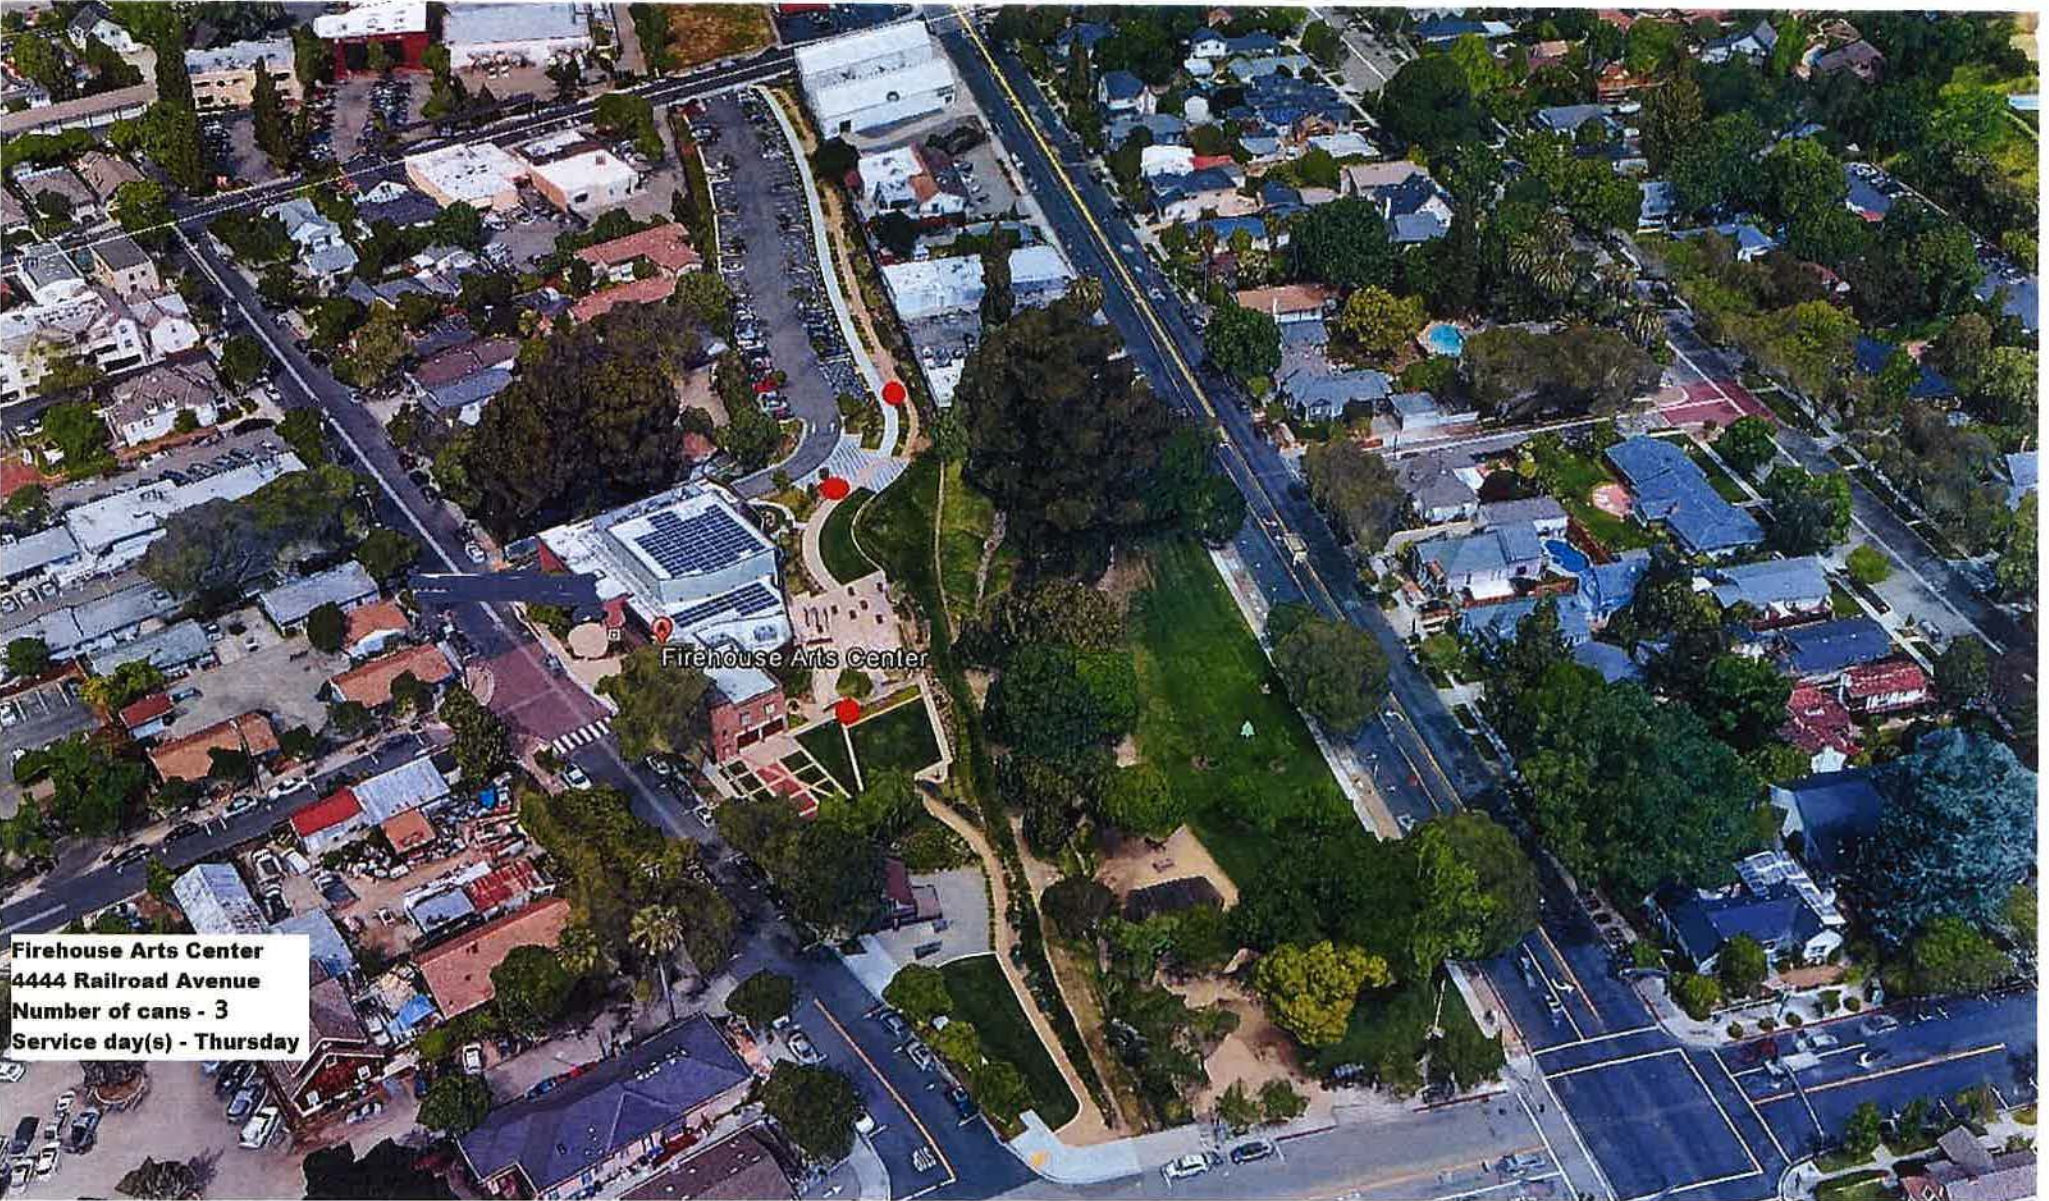

Firehouse Arts Center

Firehouse Arts Center
4444 Railroad Avenue
Number of cans - 3
Service day(s) - Thursday