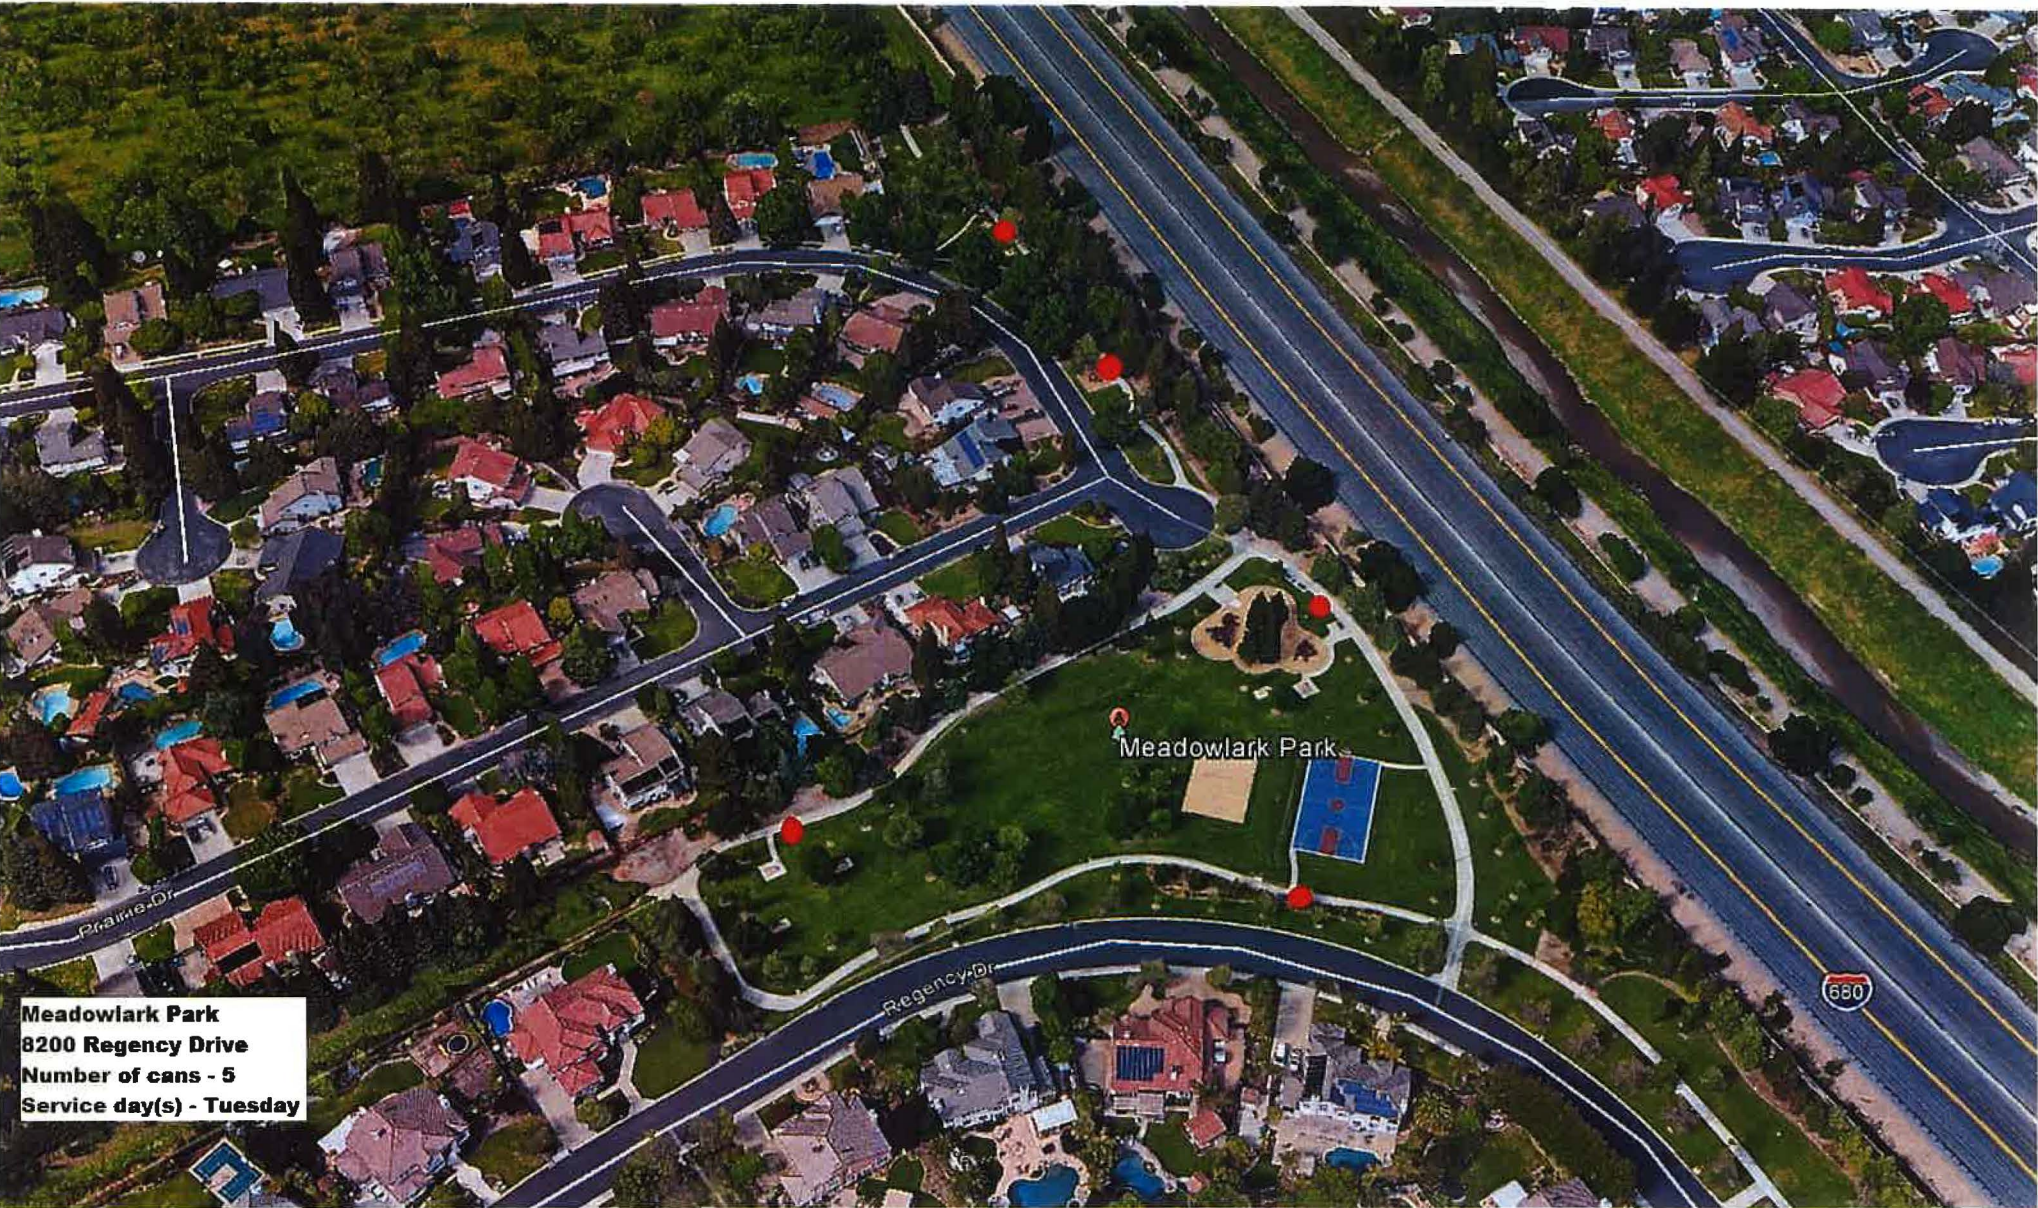

**T = Temporary can that
may be moved around but
still needs to be serviced**

Val Vista - Section 2

**Val Vista Community Park
Section 2
7350 Johnson Drive
Number of cans - 15
Service day(s) - Tuesday and Friday**

**T = Temporary can that may
be moved but still needs to
be serviced**

Val Vista - Section 3

Val Vista Park

**Val Vista Community Park
Section 3
7350 Johnson Drive
Number of cans - 29
Service day(s) - Tuesday and Friday**