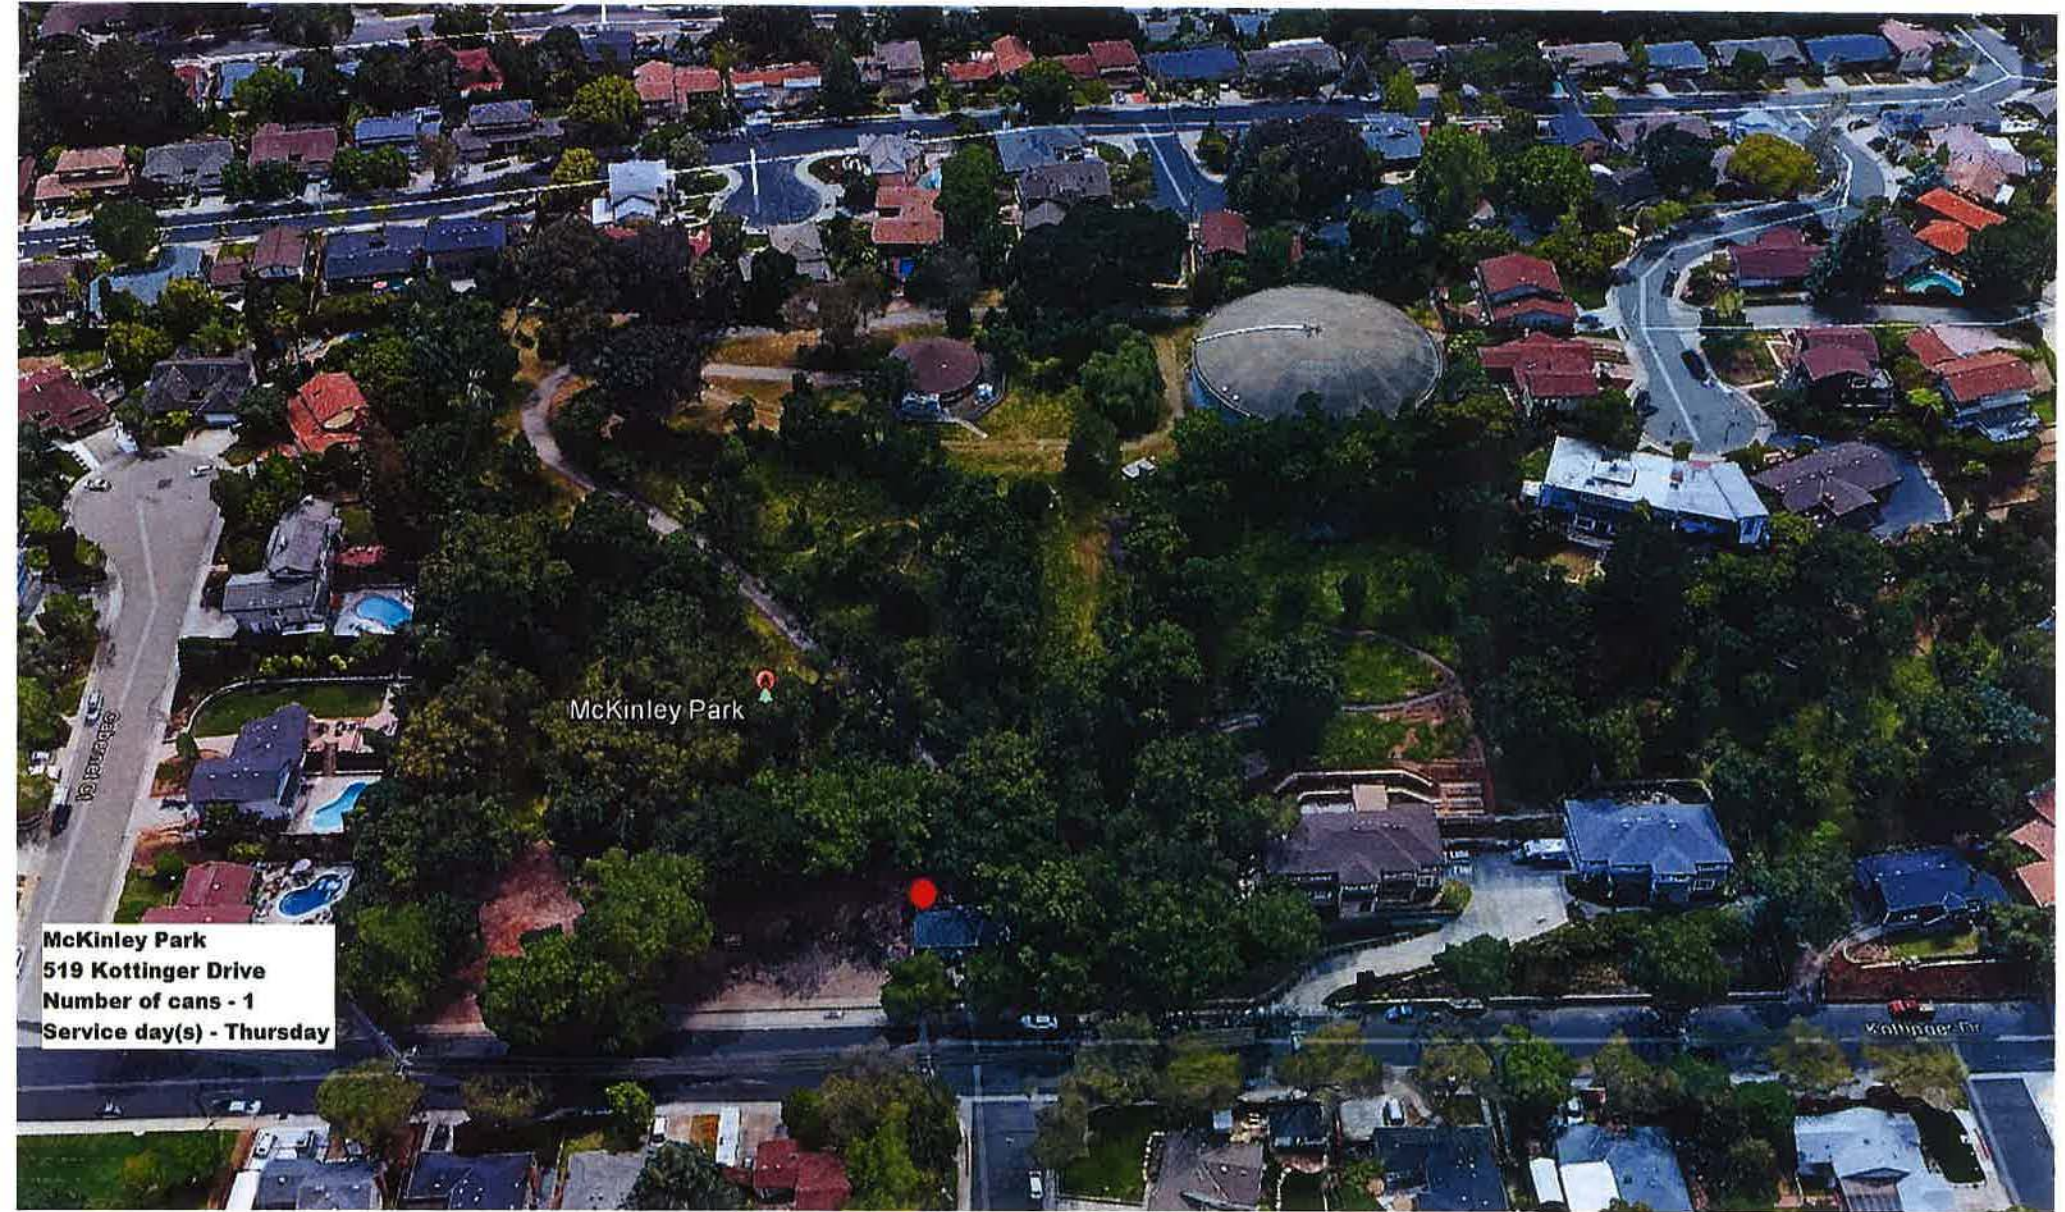

McKinley Park

McKinley Park
519 Kottinger Drive
Number of cans - 1
Service day(s) - Thursday