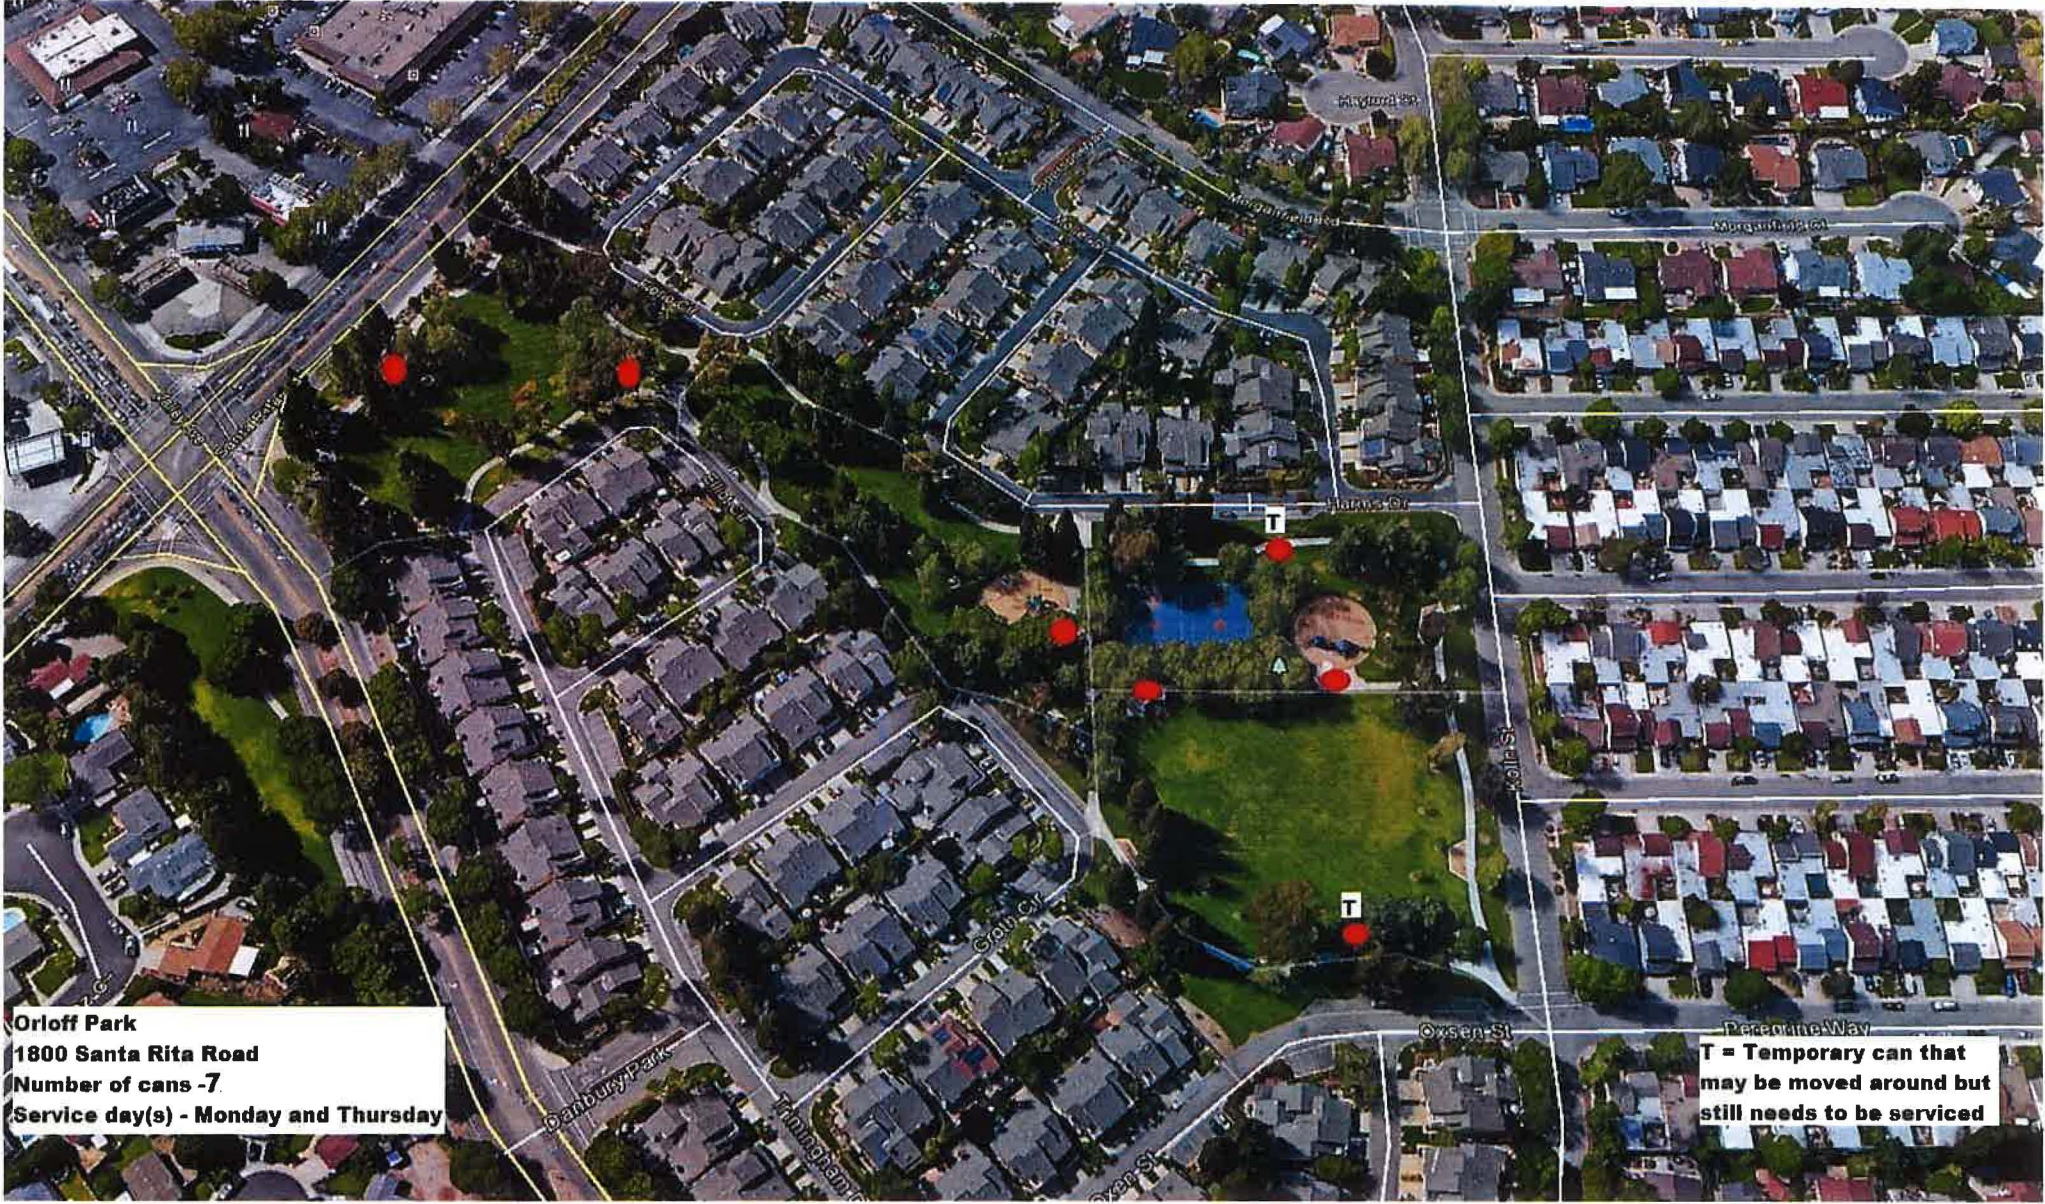

Note: Can to be added

Creekside Park
5665 W. Las Positas Blvd
Number of cans - 9
Service day(s) - Monday and
Thursday

Bicentennial Park (Century House)
2401 Santa Rita Road
Number of cans - 3
Service day(s) - Friday

Val Vista Park - Section 2
See following pages for expanded detail

Val Vista Park - Section 3
See following pages for expanded detail

Val Vista - Section 1

**Val Vista Community Park
Section 1
7350 Johnson Drive
Number of cans - 7
Service day(s) - Tuesday and Friday**