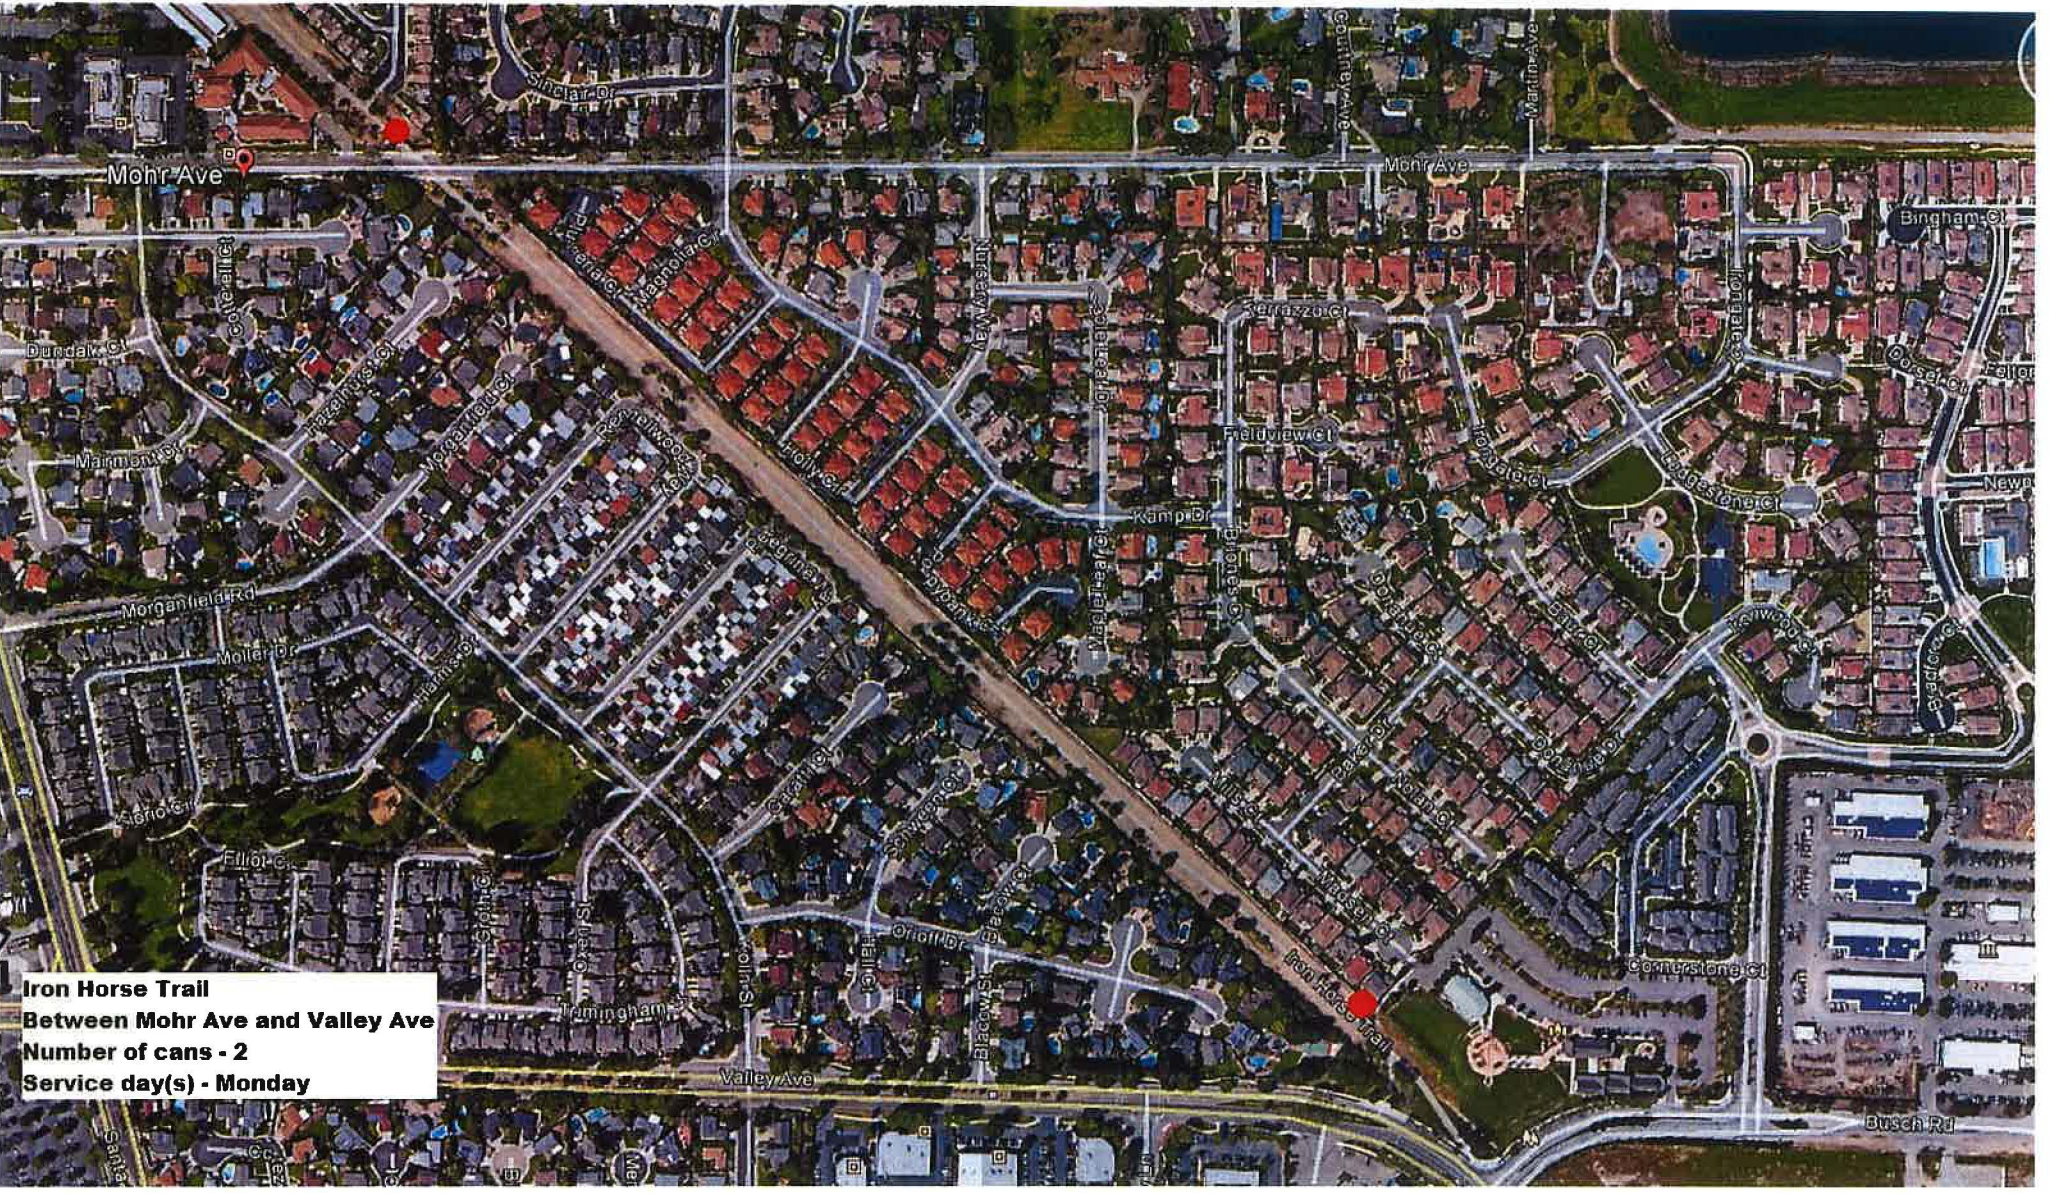

Veterans Plaza Park

Peters Ave

215

Vervais Ave

NOTE: This can is part of trails and is on a separate map

Rotary Park
c/o Main Street and Vervais Avenue
Number of cans - 1
Service day(s) - Friday

Hopyard Road at North Valley Trails Drive
Number of cans - 1
Service day(s) - Monday