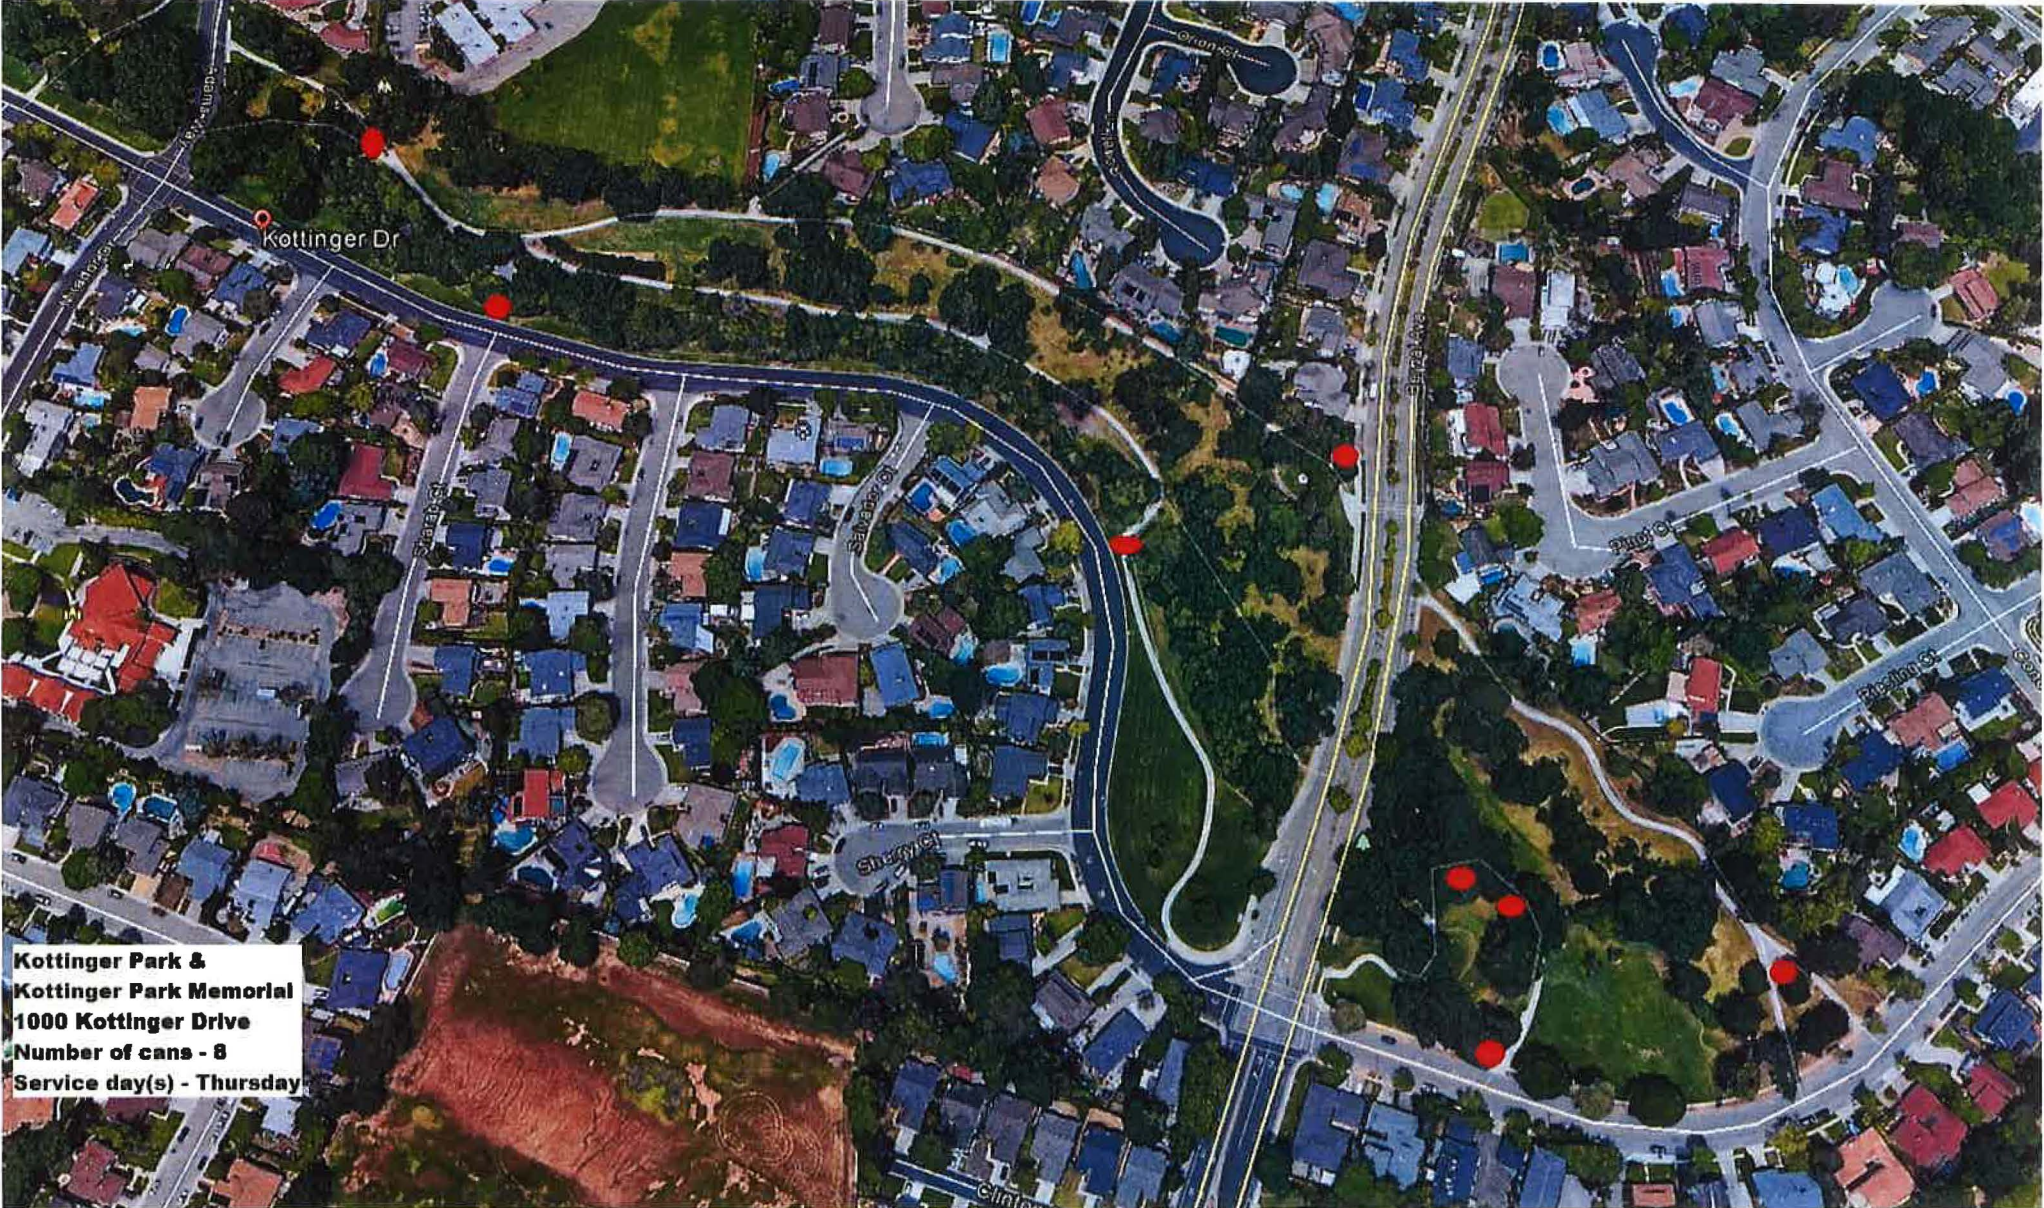

**Kottinger Park &
Kottinger Park Memorial
1000 Kottinger Drive
Number of cans - 8
Service day(s) - Thursday**