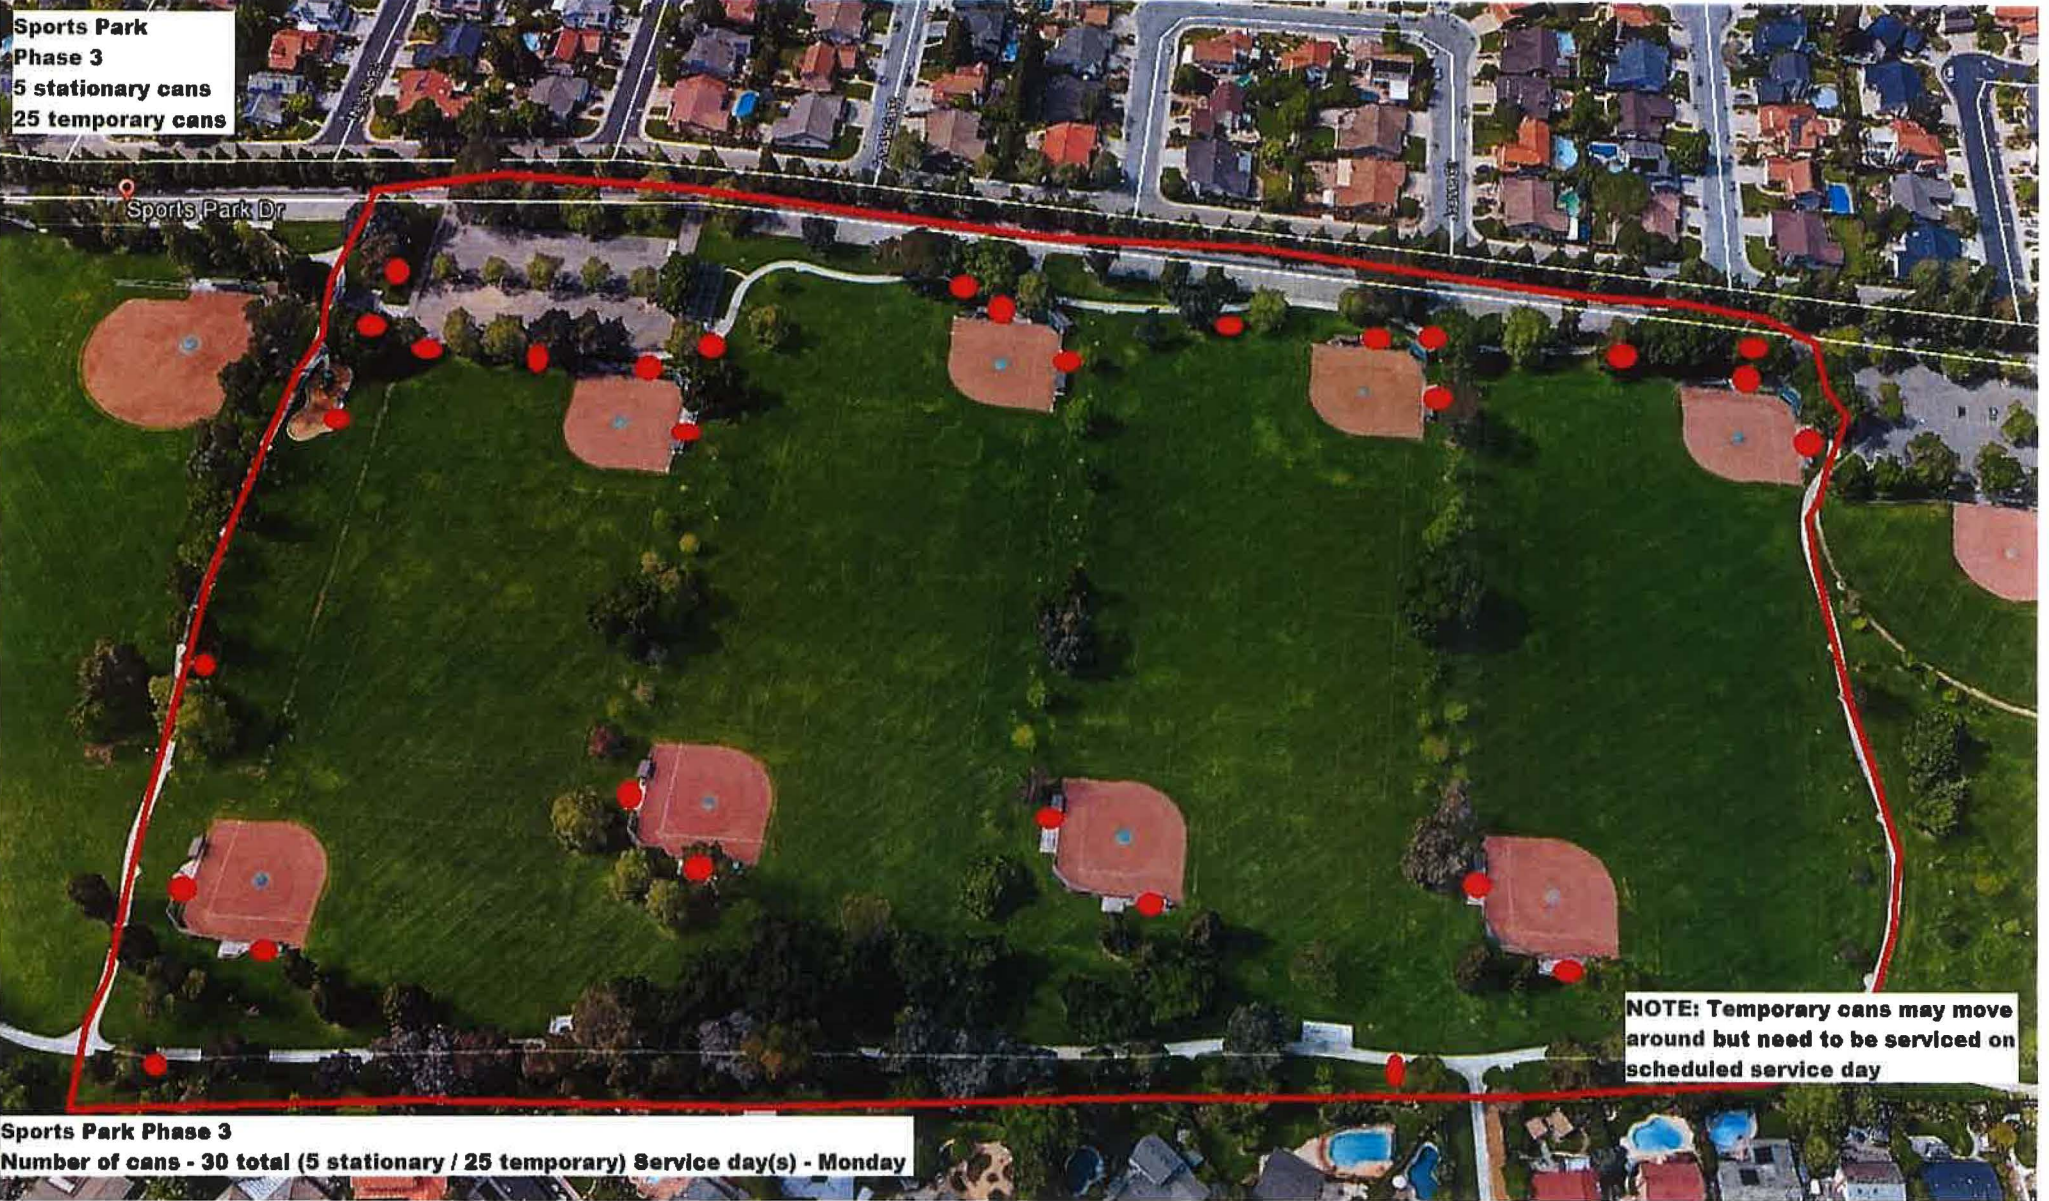

**Sports Park
Phase 3
5 stationary cans
25 temporary cans**

Sports Park Dr

NOTE: Temporary cans may move around but need to be serviced on scheduled service day

**Sports Park Phase 3
Number of cans - 30 total (5 stationary / 25 temporary) Service day(s) - Monday**