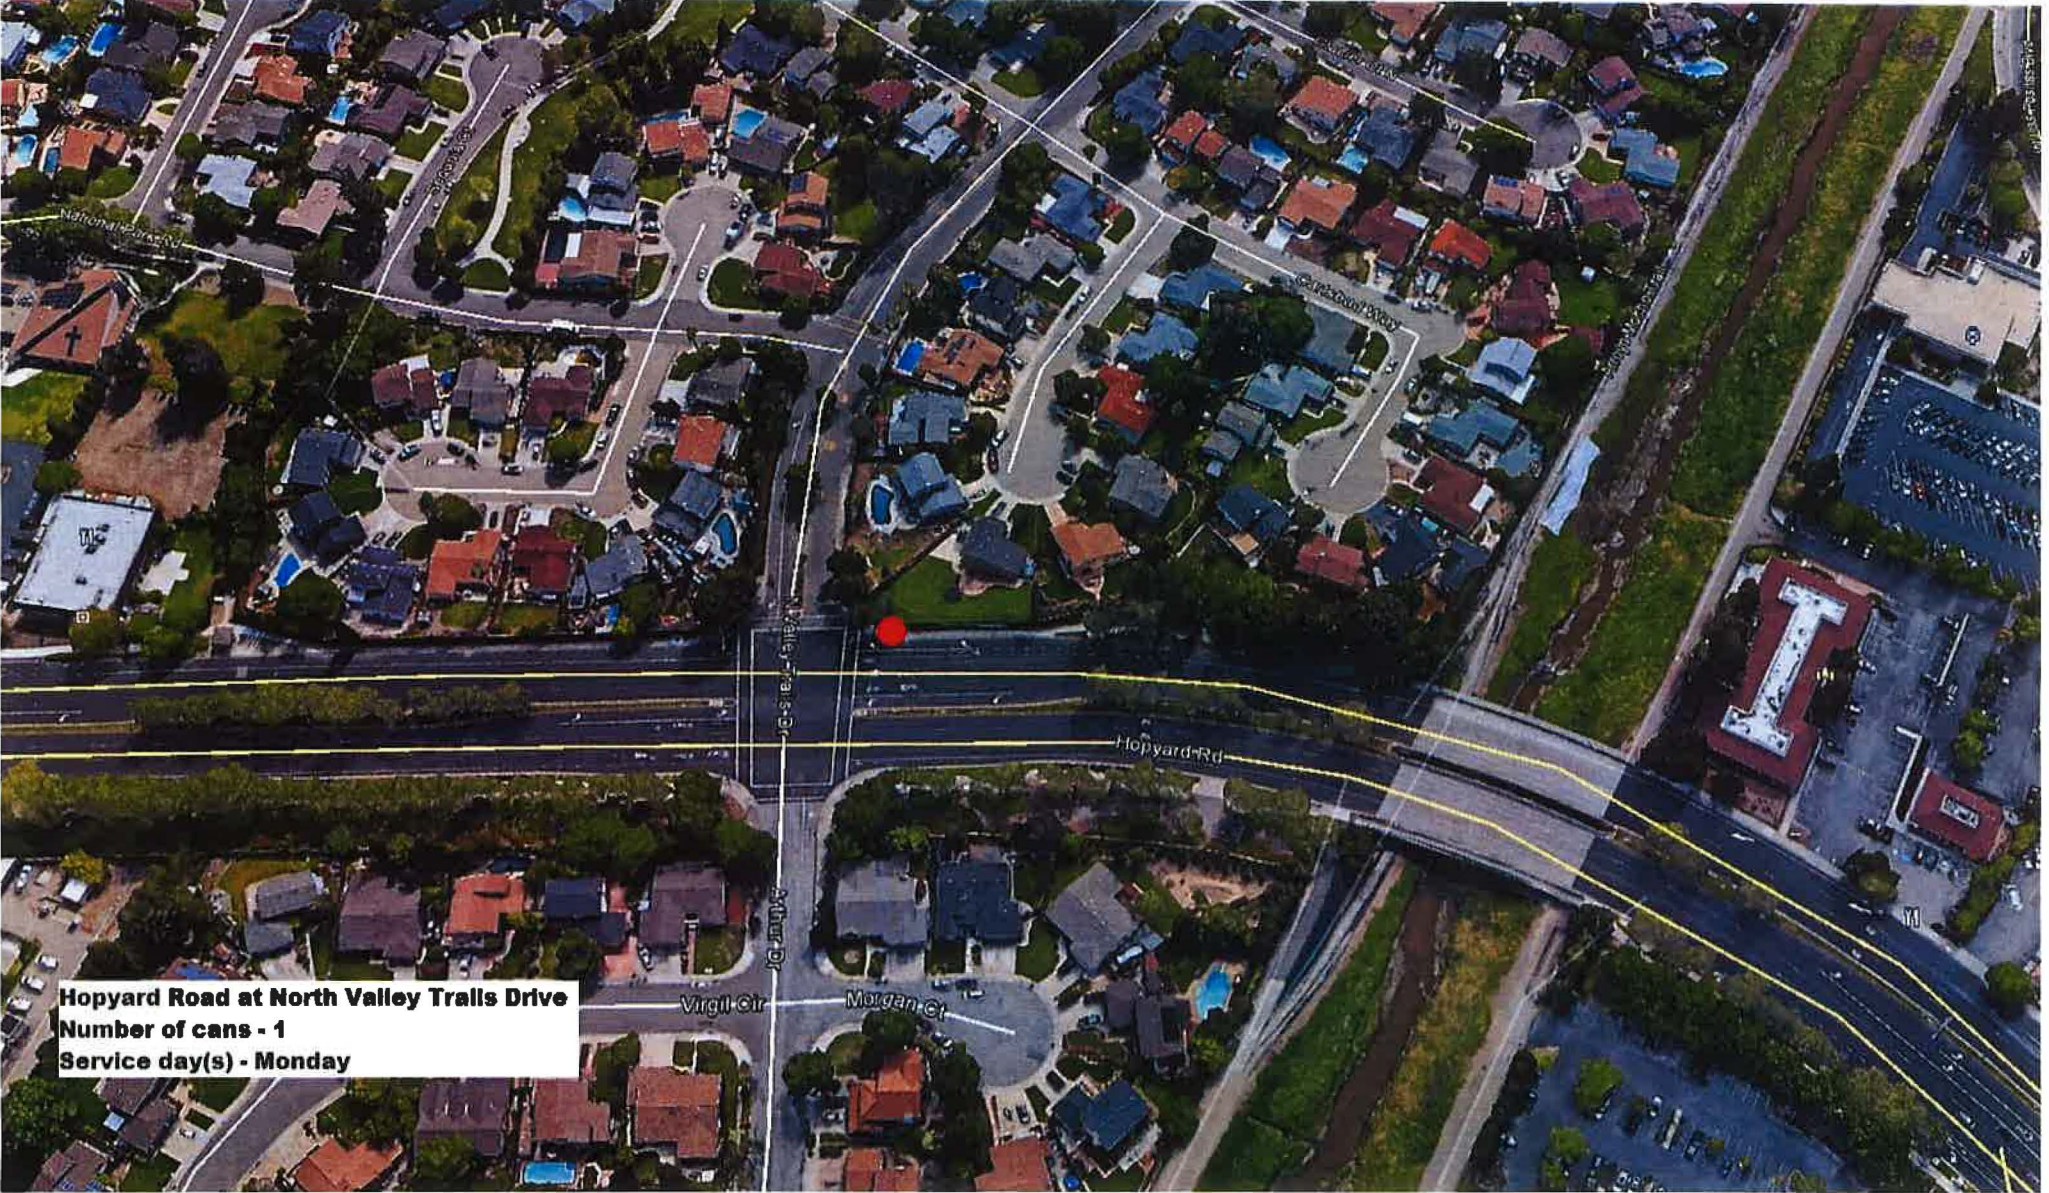

Veterans Plaza Park

Peters Ave

215

Vervais Ave

NOTE: This can is part of trails and is on a separate map

Rotary Park
c/o Main Street and Vervais Avenue
Number of cans - 1
Service day(s) - Friday

Hopyard Road at North Valley Trails Drive
Number of cans - 1
Service day(s) - Monday