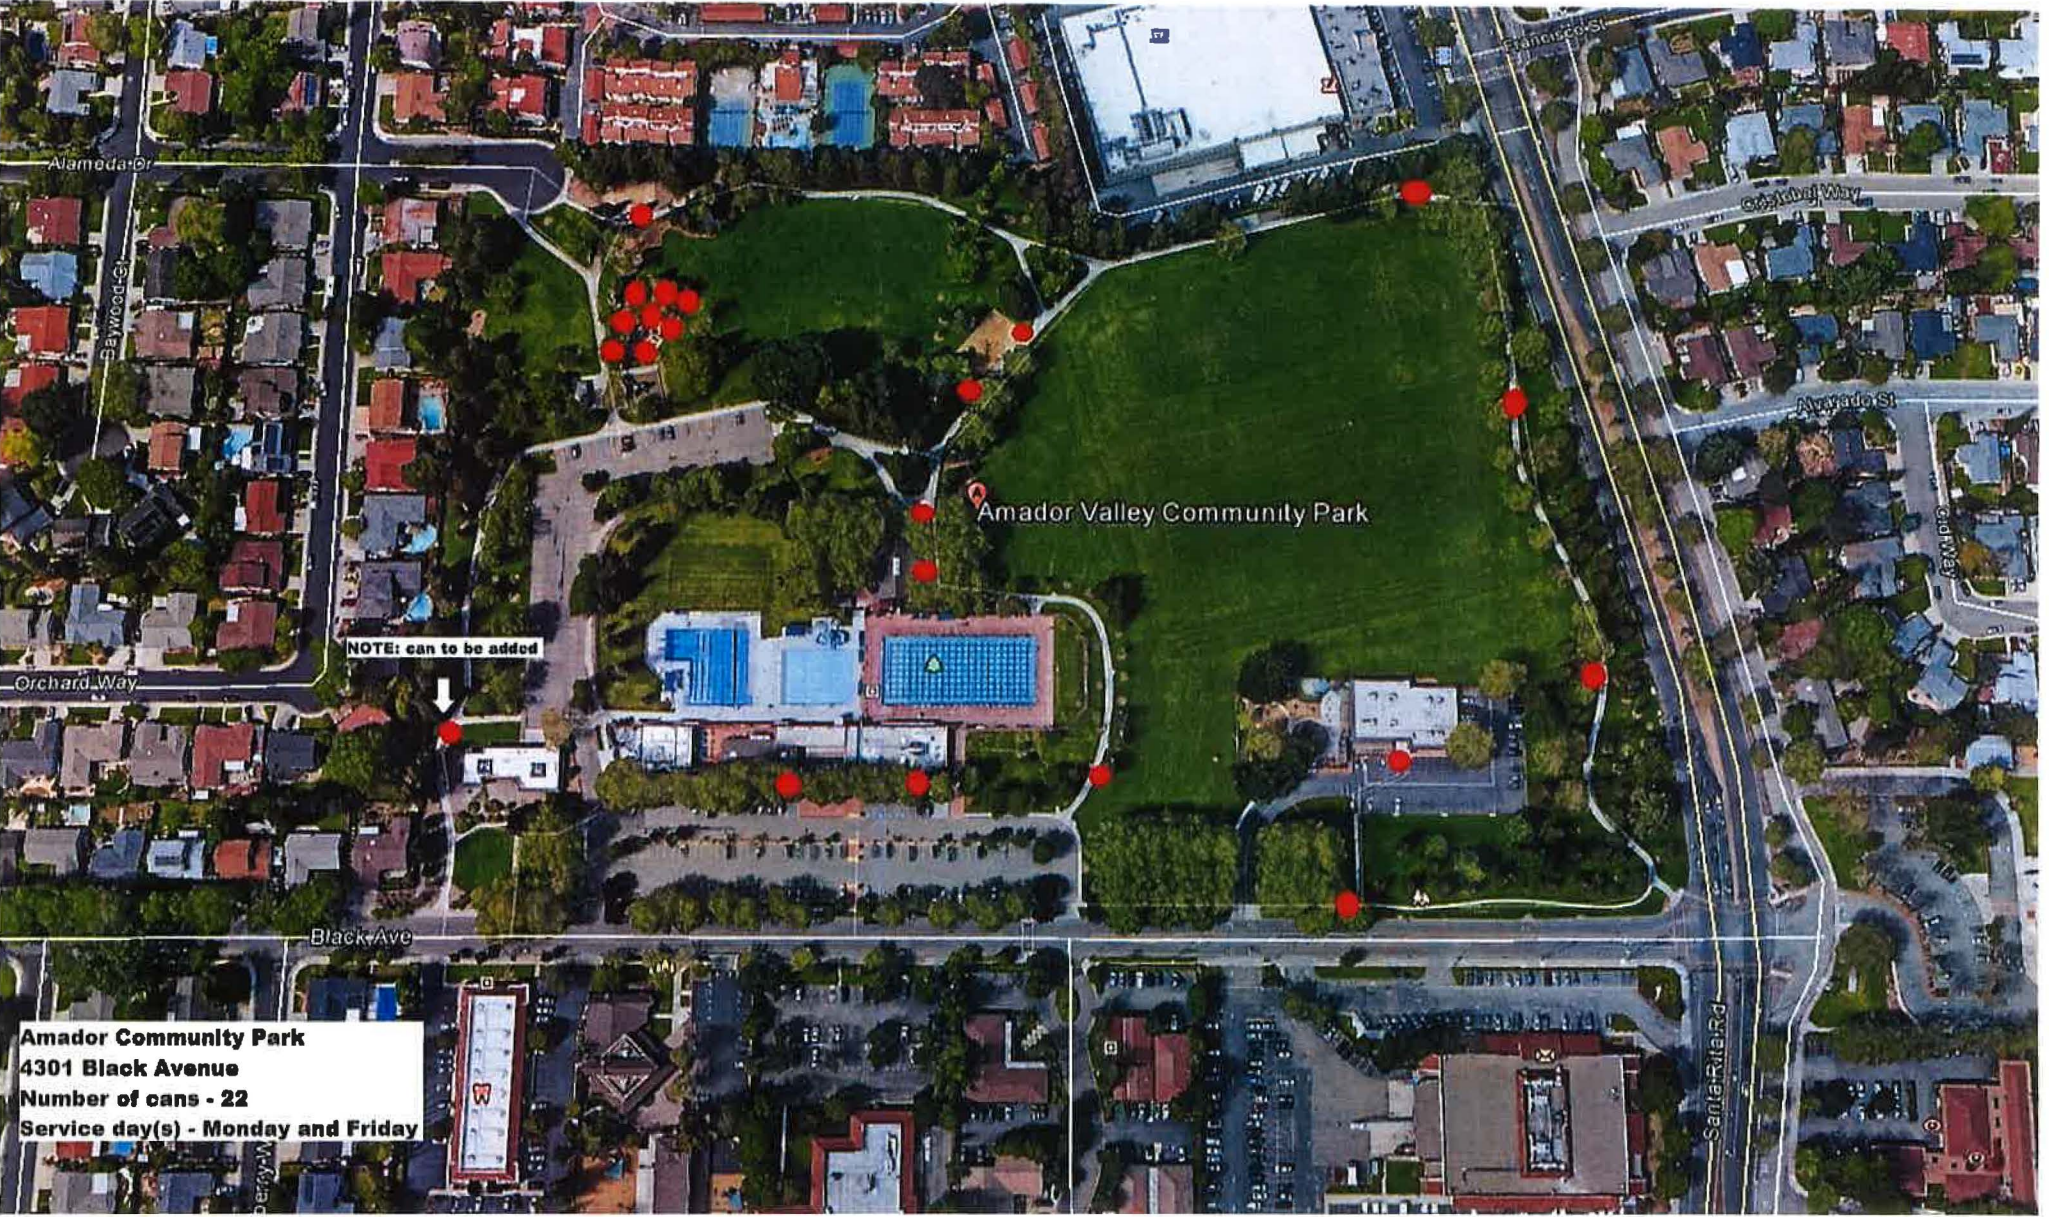

NOTE: can to be added

Amador Community Park
4301 Black Avenue
Number of cans - 22
Service day(s) - Monday and Friday