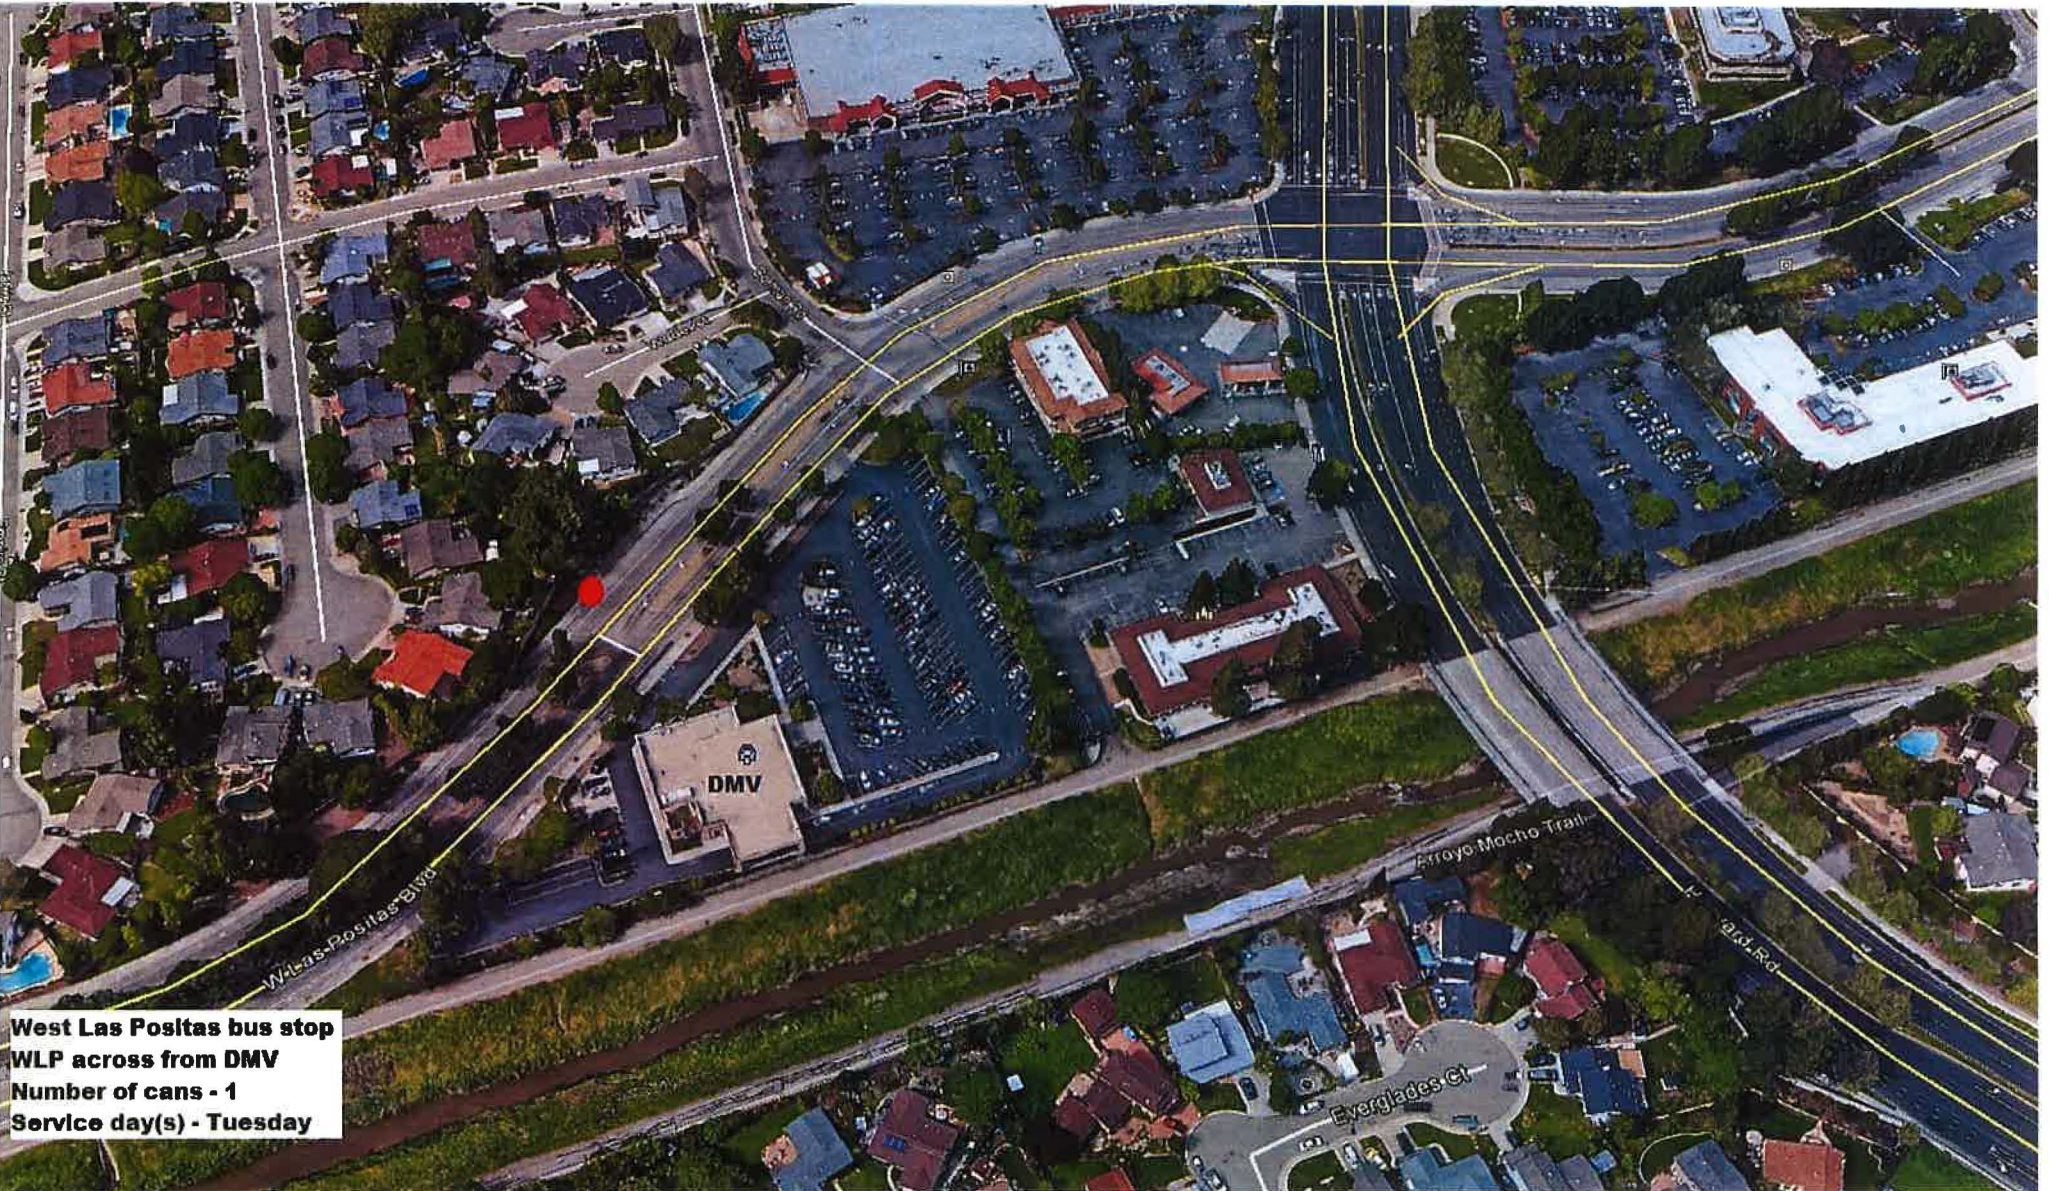

West Las Positas bus stop
WLP across from DMV
Number of cans - 1
Service day(s) - Tuesday