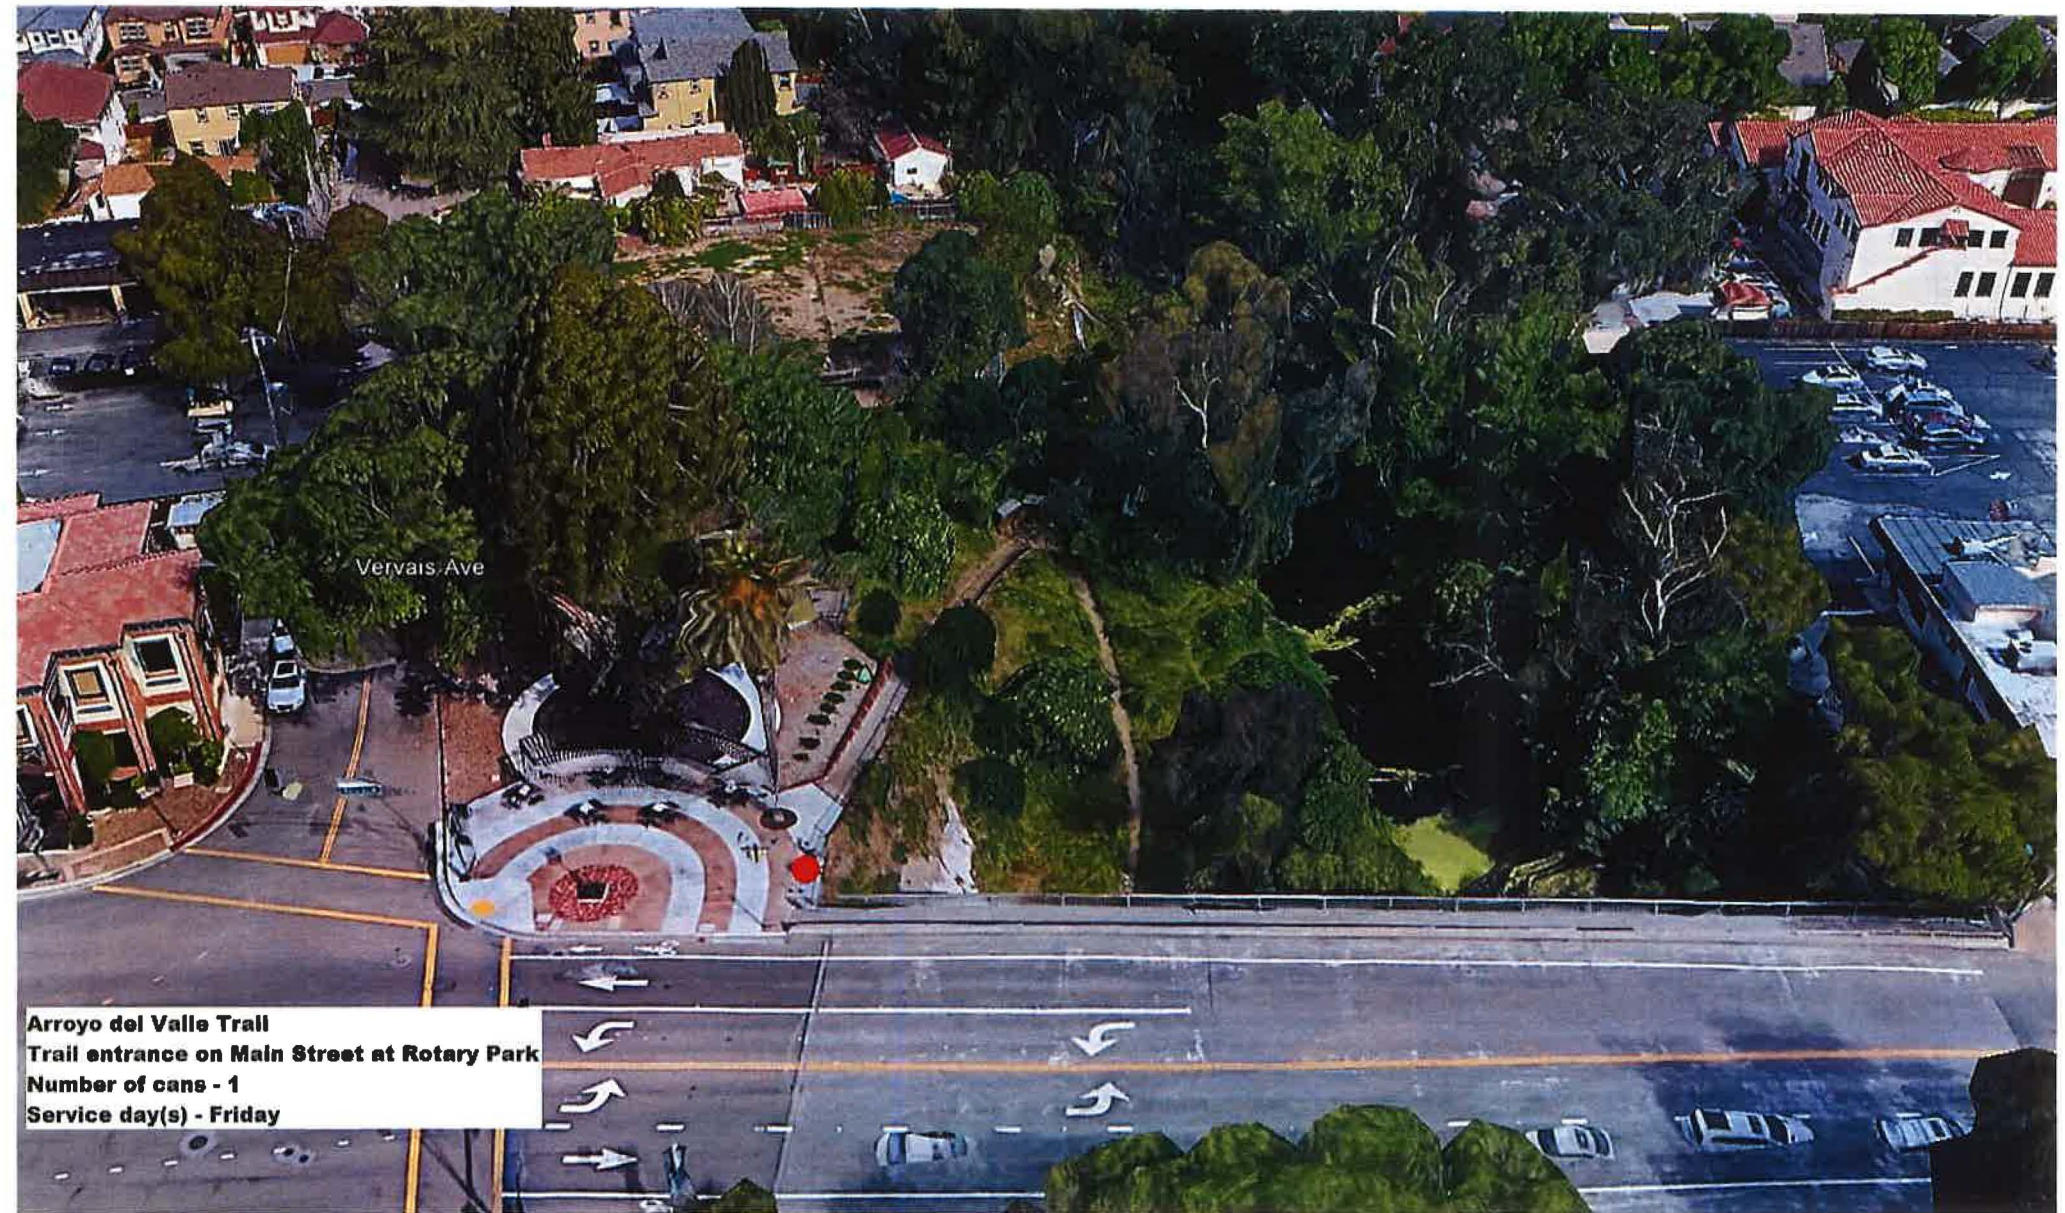

Vervais Ave

Arroyo del Valle Trail
Trail entrance on Main Street at Rotary Park
Number of cans - 1
Service day(s) - Friday