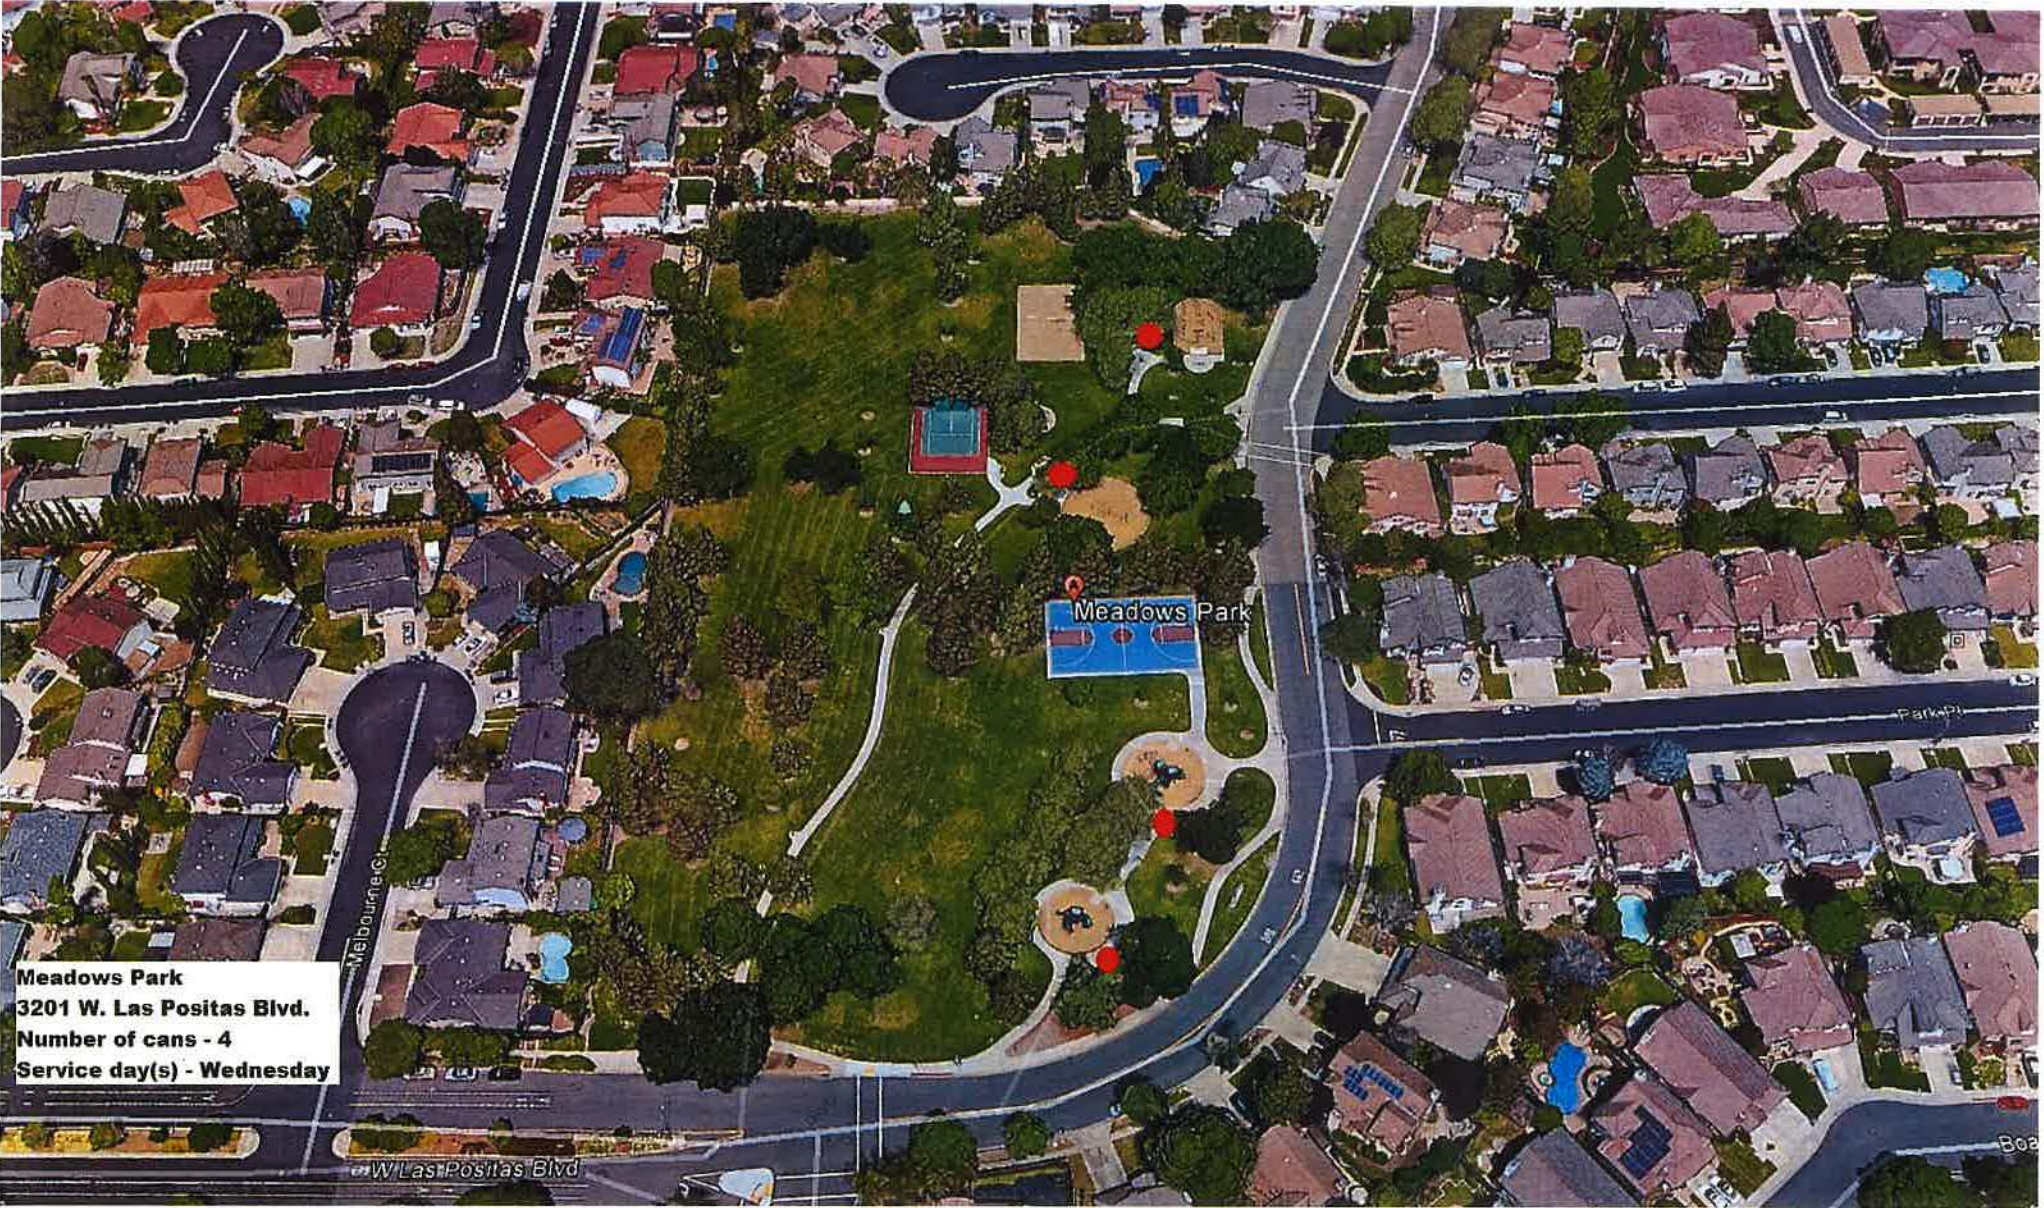

Meadows Park
3201 W. Las Positas Blvd.
Number of cans - 4
Service day(s) - Wednesday