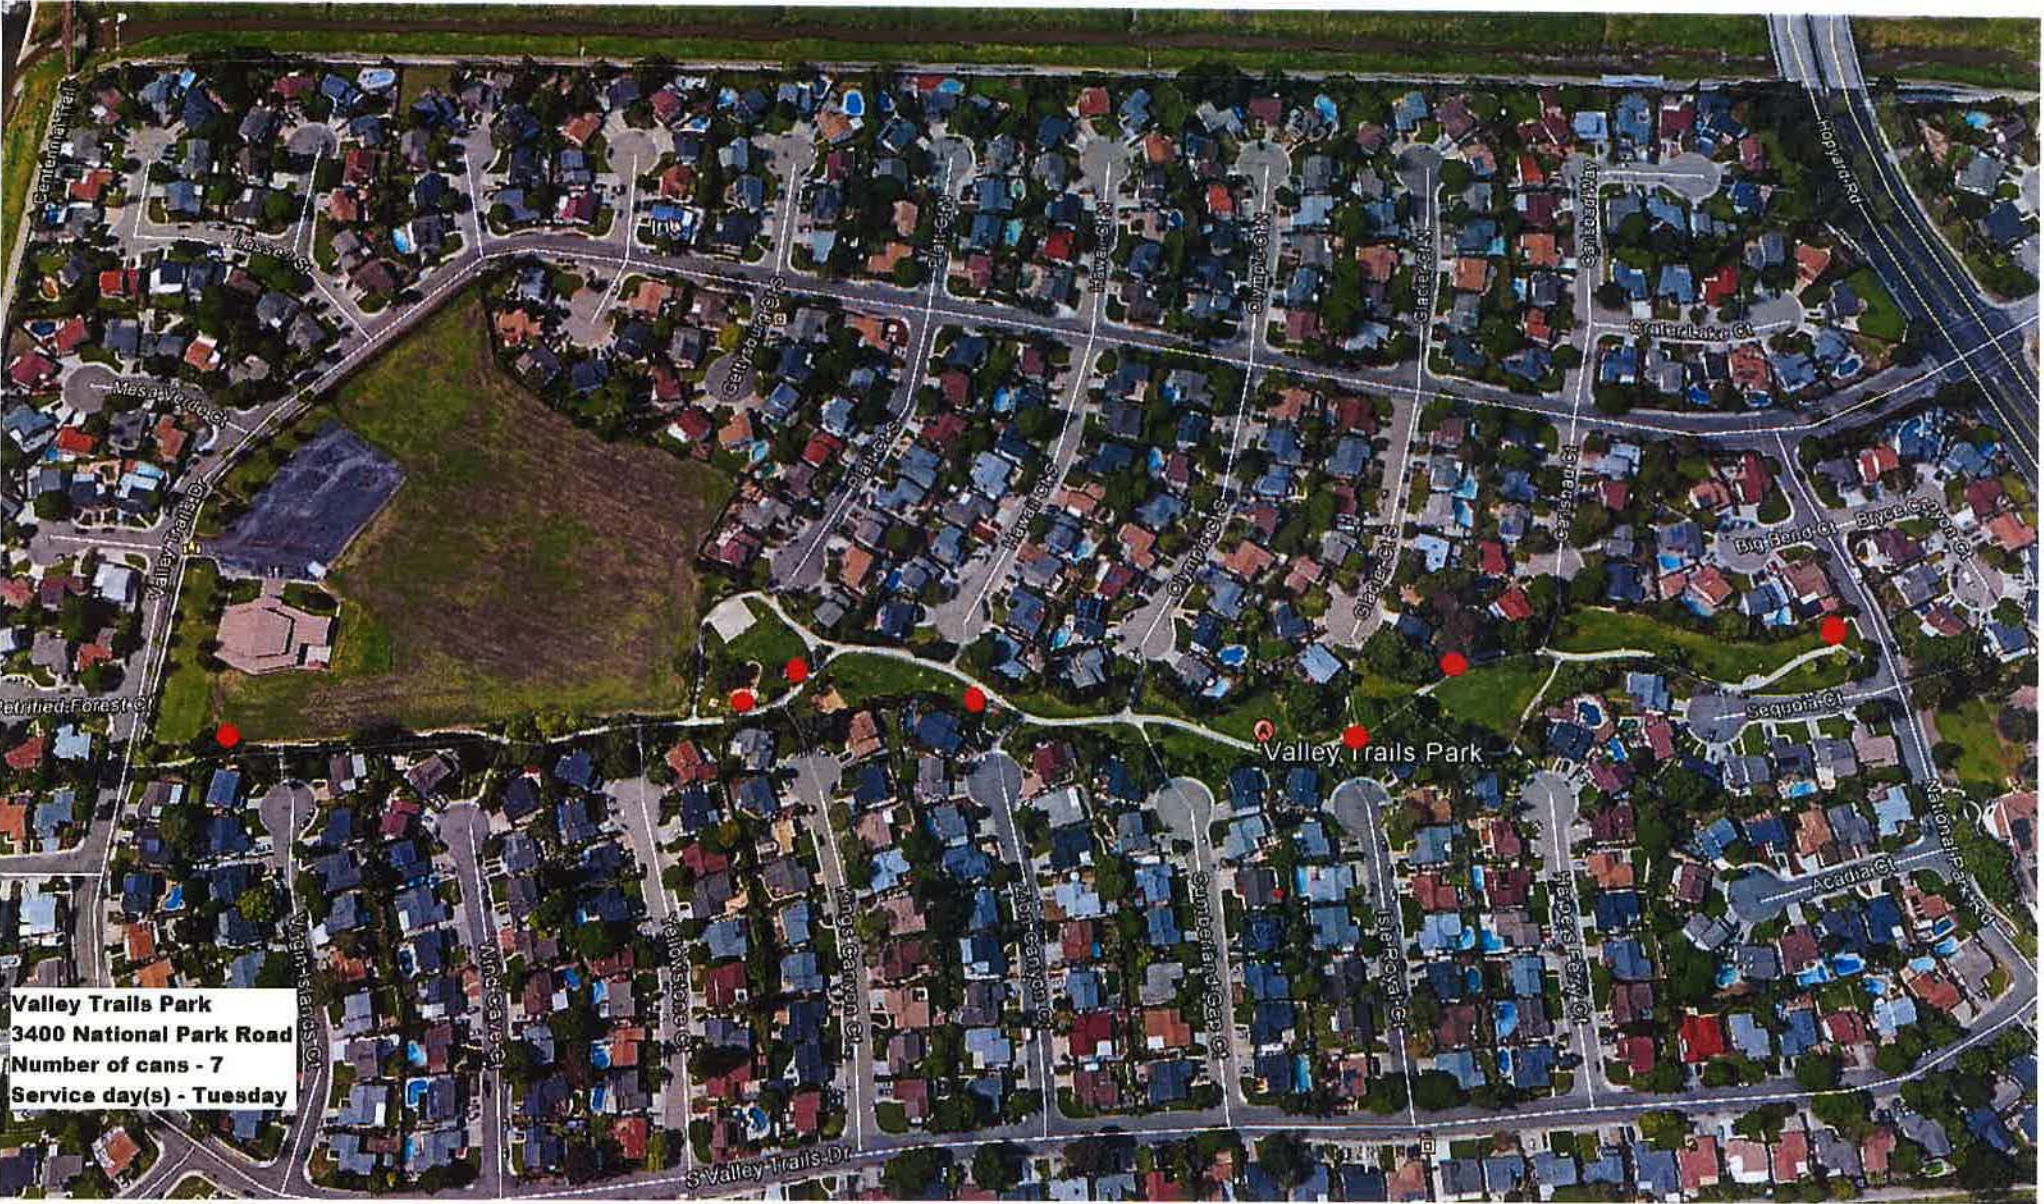

Valley Trails Park
3400 National Park Road
Number of cans - 7
Service day(s) - Tuesday