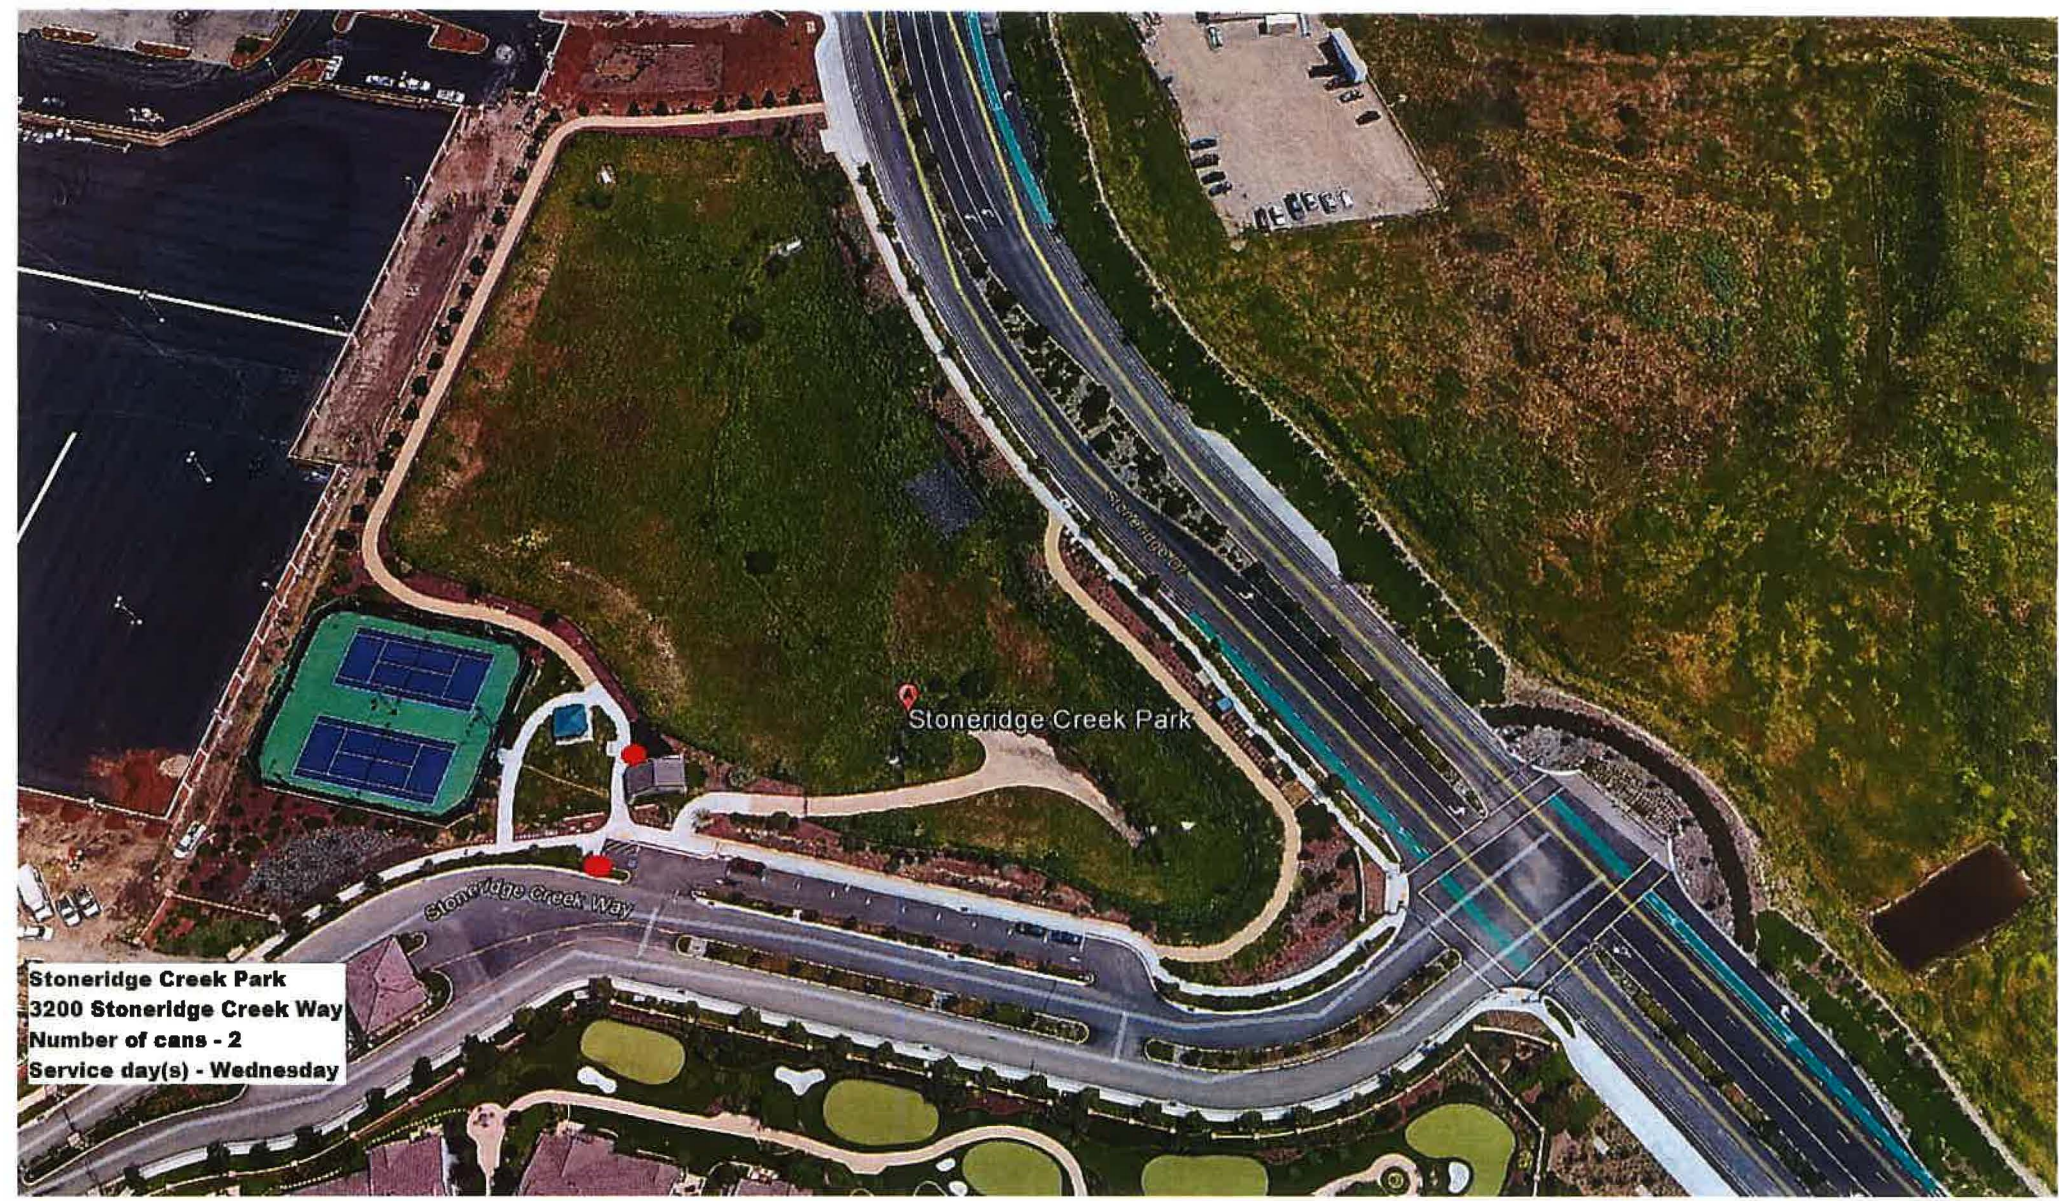

Stoneridge Creek Park

Stoneridge Creek Way

Stoneridge Creek Park
3200 Stoneridge Creek Way
Number of cans - 2
Service day(s) - Wednesday