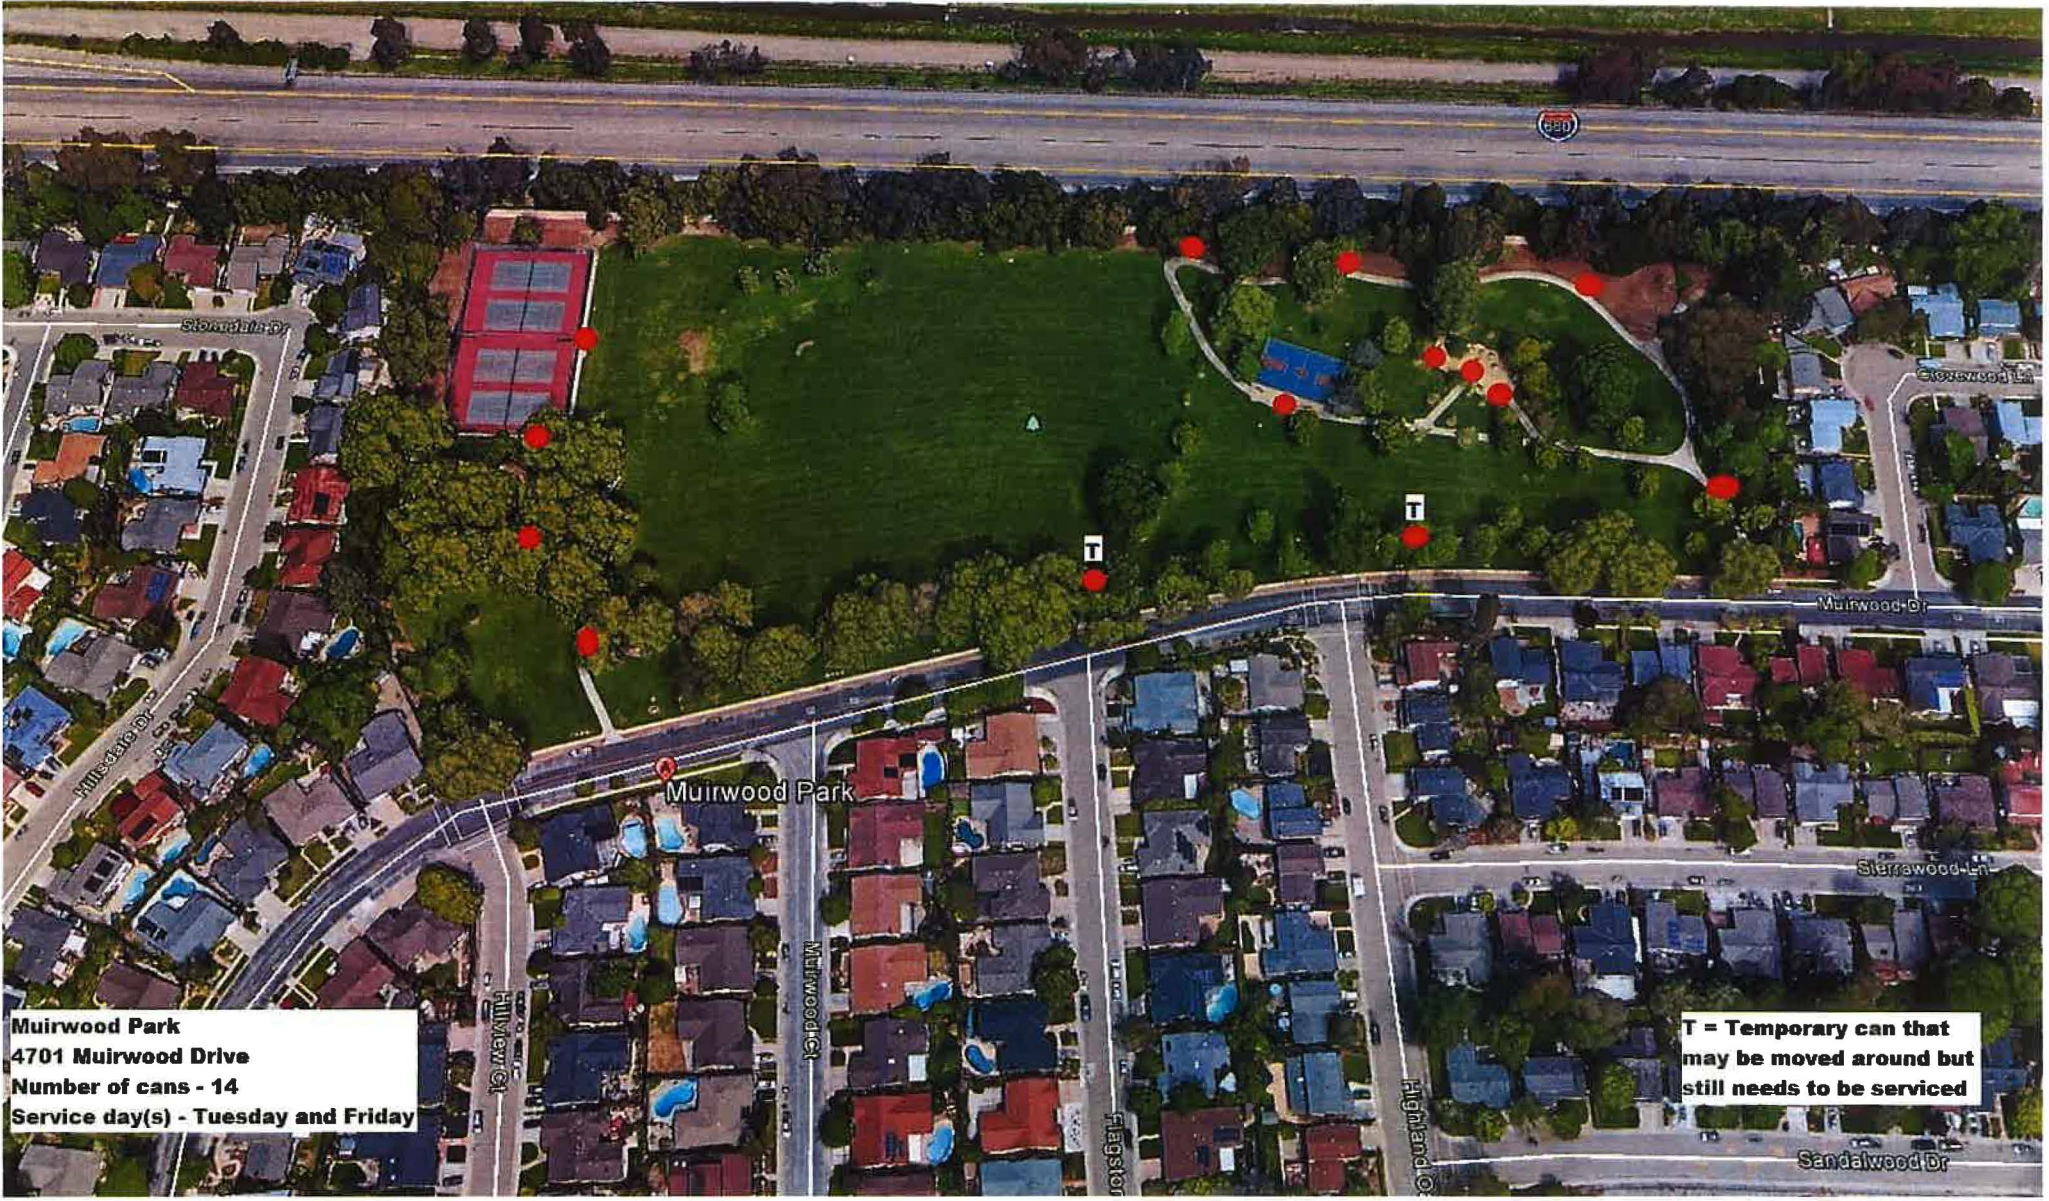

Muirwood Park
4701 Muirwood Drive
Number of cans - 14
Service day(s) - Tuesday and Friday

**T = Temporary can that
may be moved around but
still needs to be serviced**