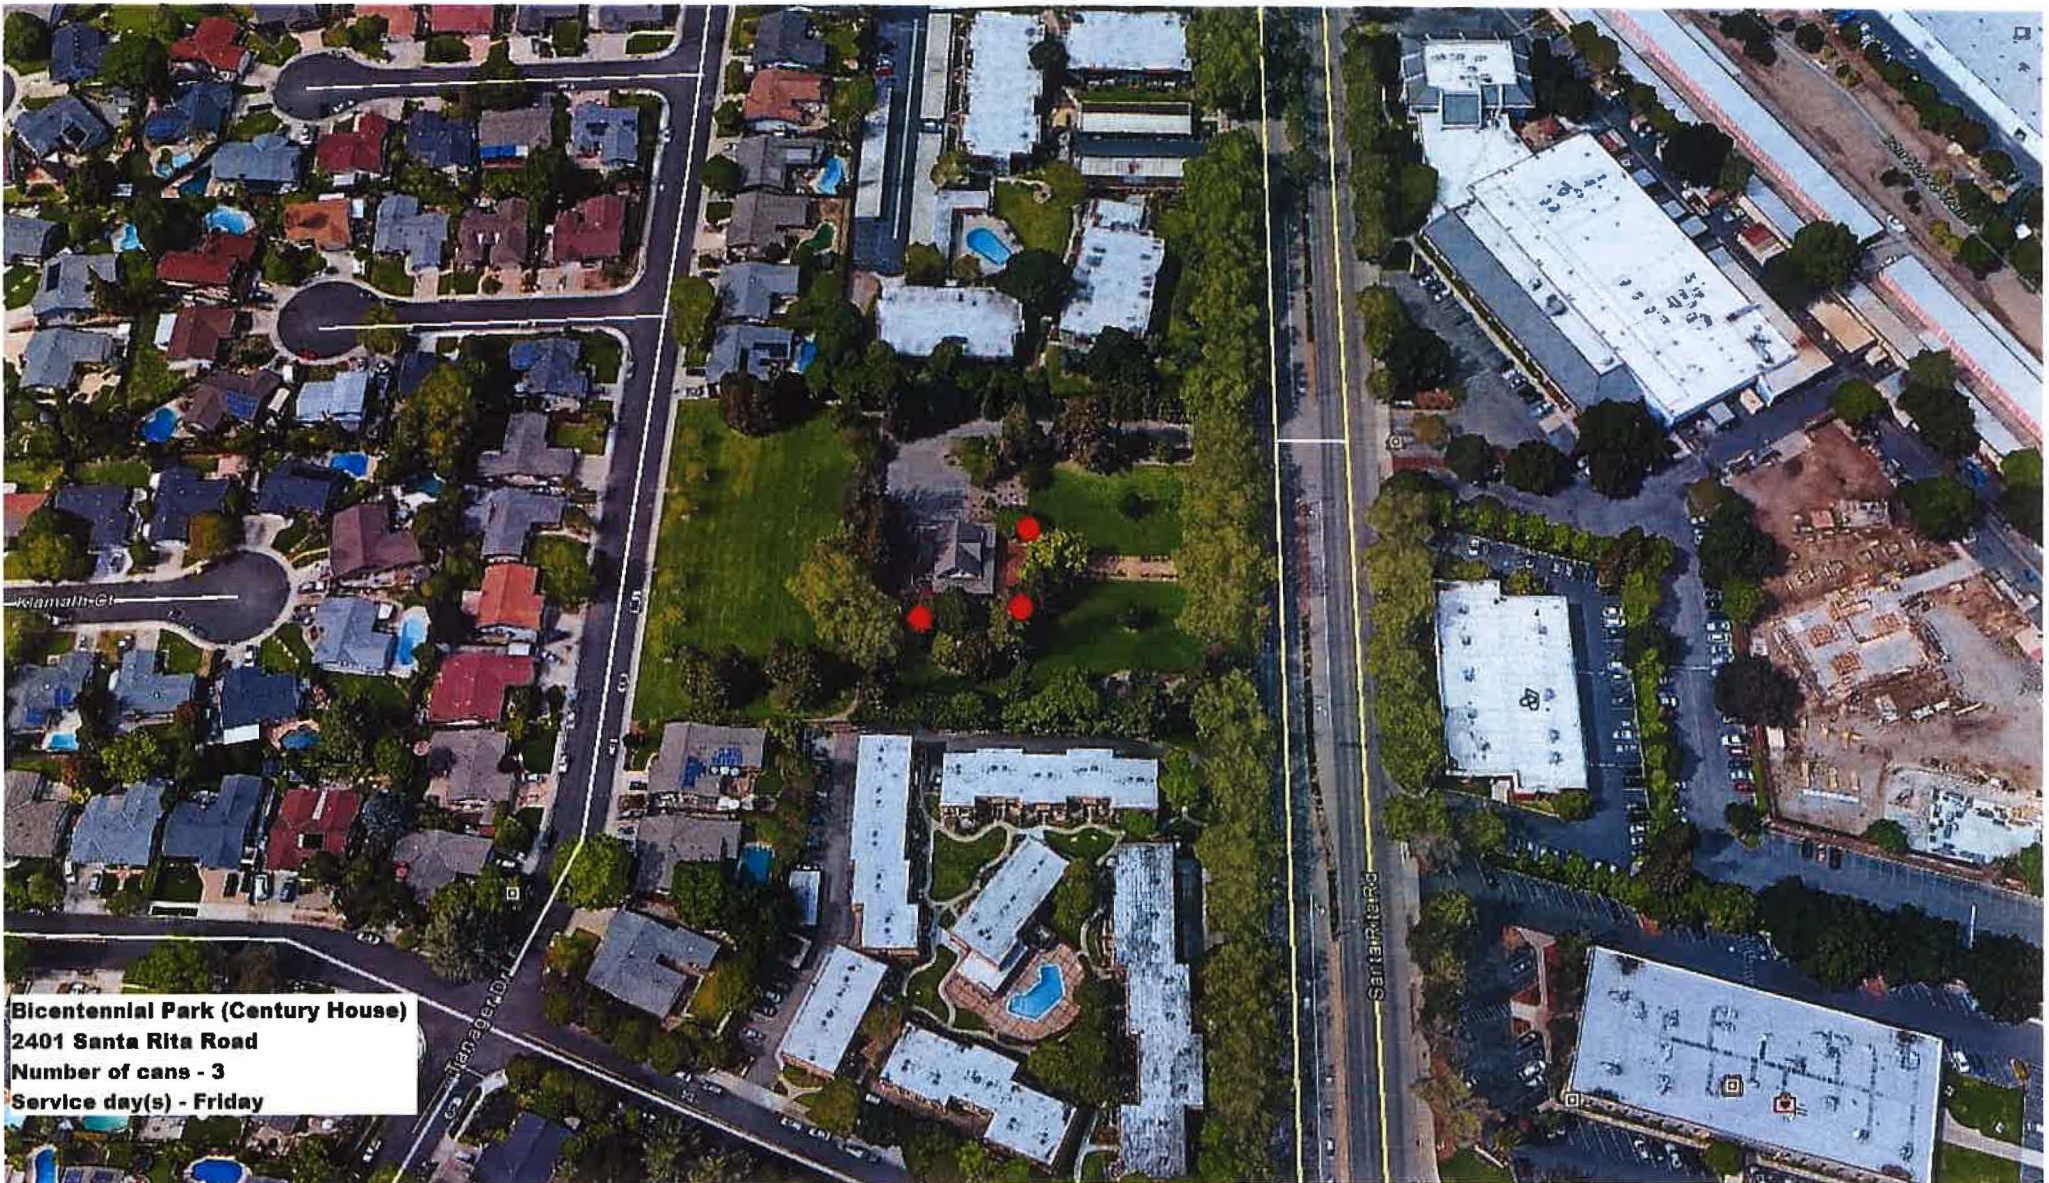

Note: Can to be added

Creekside Park
5665 W. Las Positas Blvd
Number of cans - 9
Service day(s) - Monday and
Thursday

Bicentennial Park (Century House)
2401 Santa Rita Road
Number of cans - 3
Service day(s) - Friday