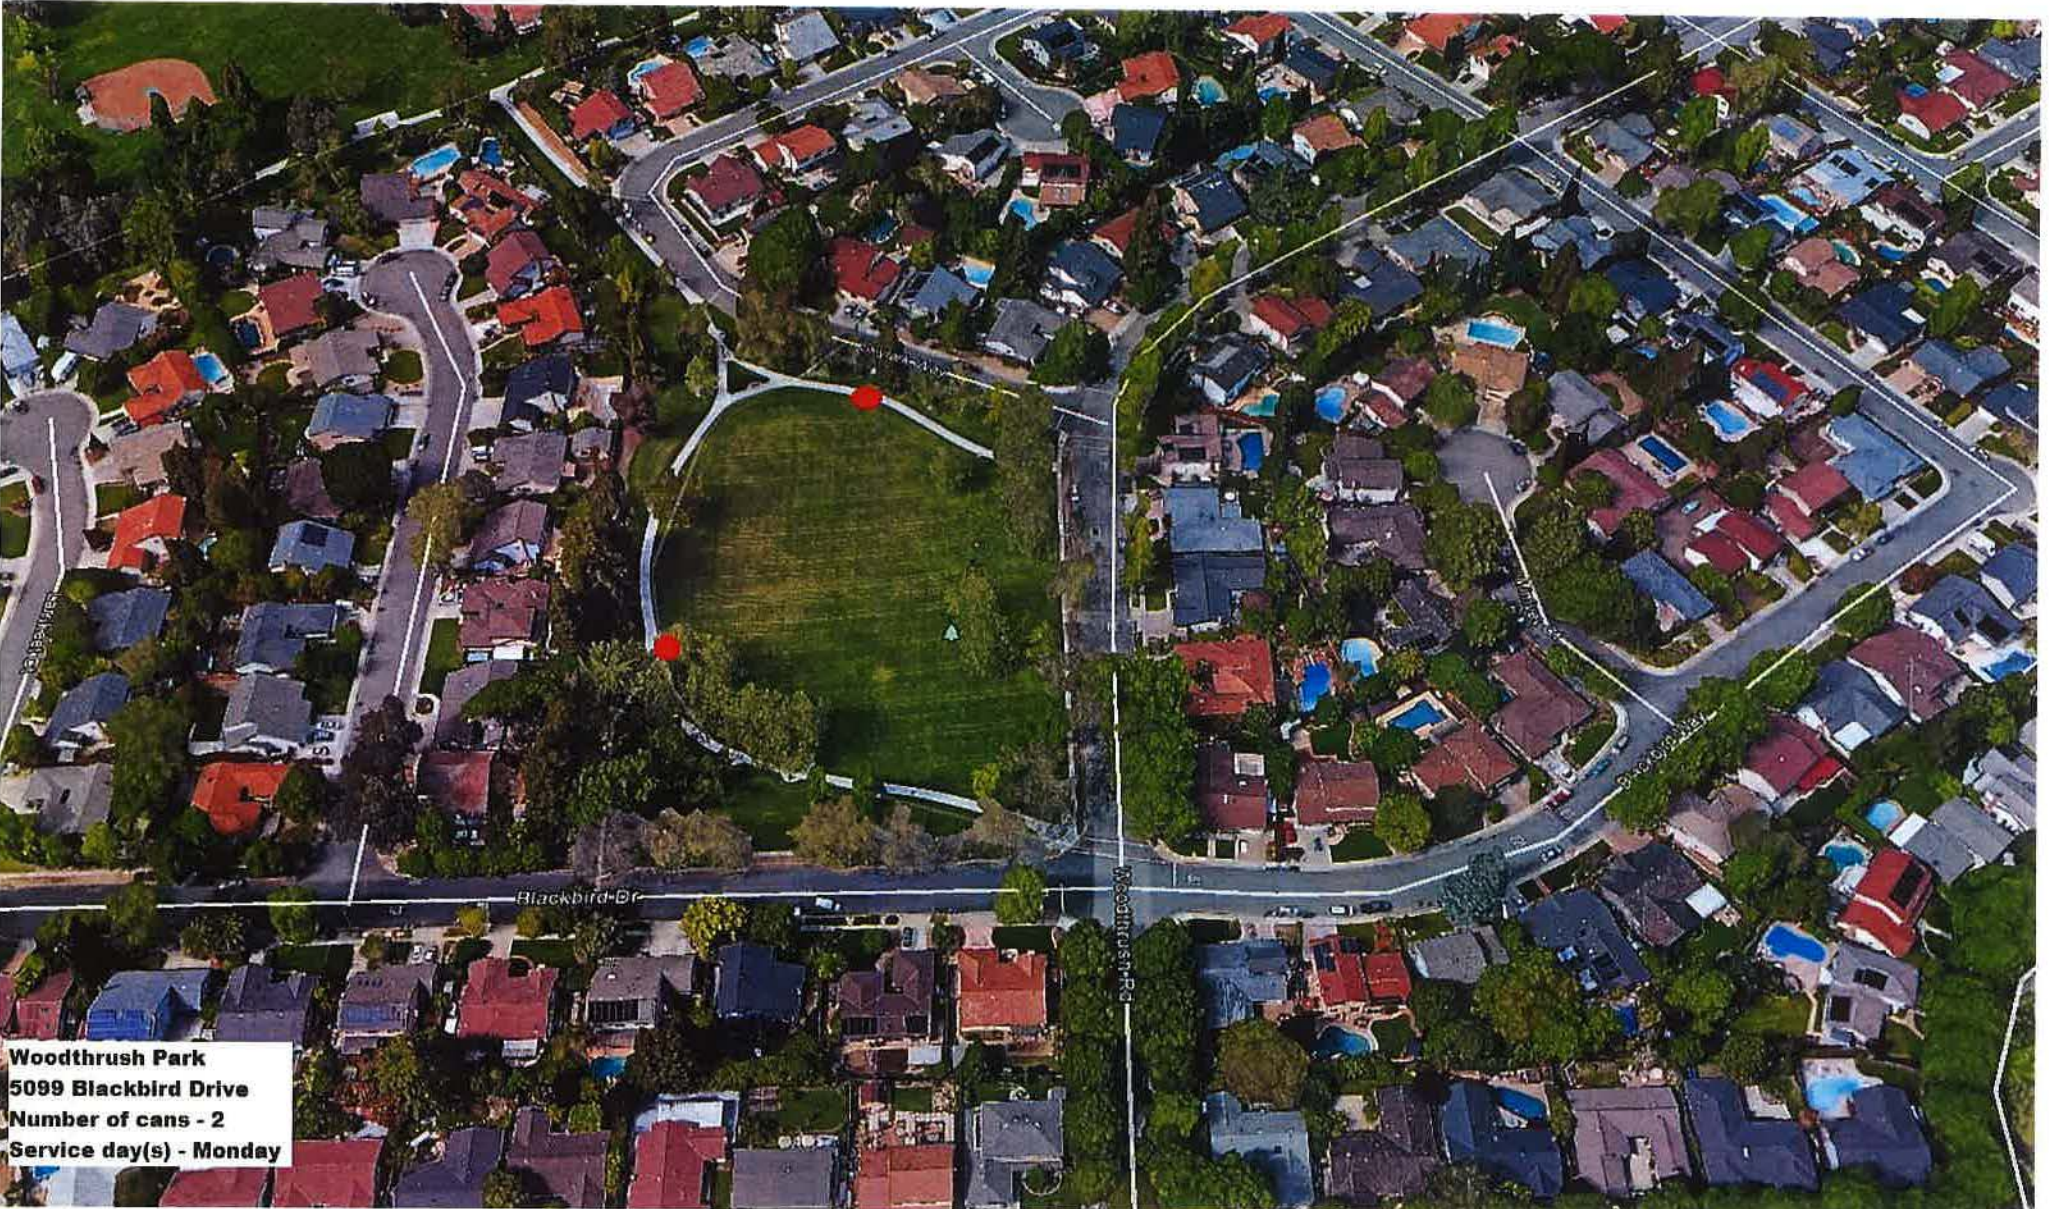

Woodthrush Park
5099 Blackbird Drive
Number of cans - 2
Service day(s) - Monday