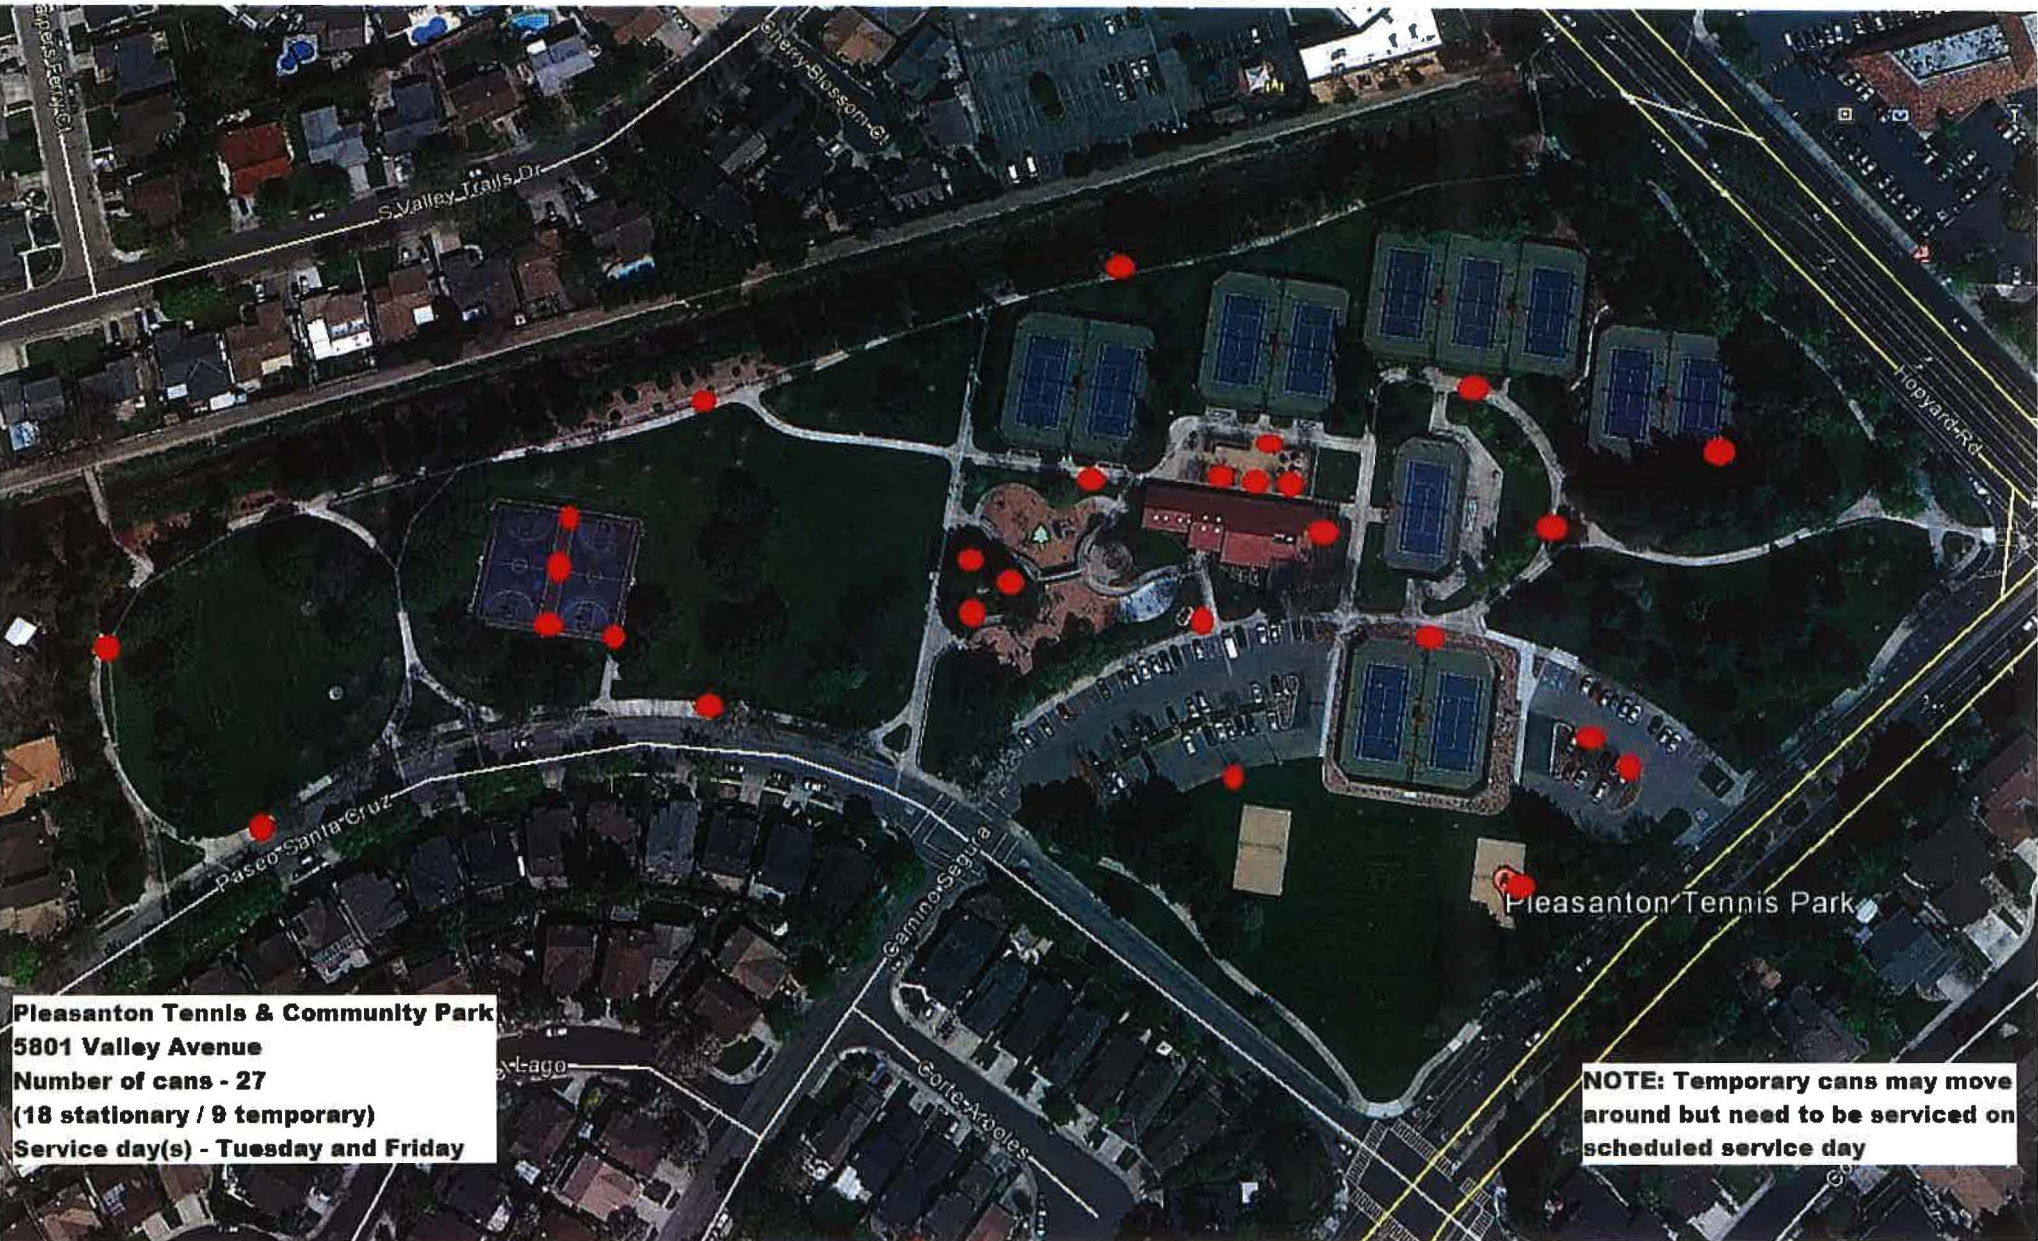

Pleasanton Tennis & Community Park
5801 Valley Avenue
Number of cans - 27
(18 stationary / 9 temporary)
Service day(s) - Tuesday and Friday

NOTE: Temporary cans may move around but need to be serviced on scheduled service day