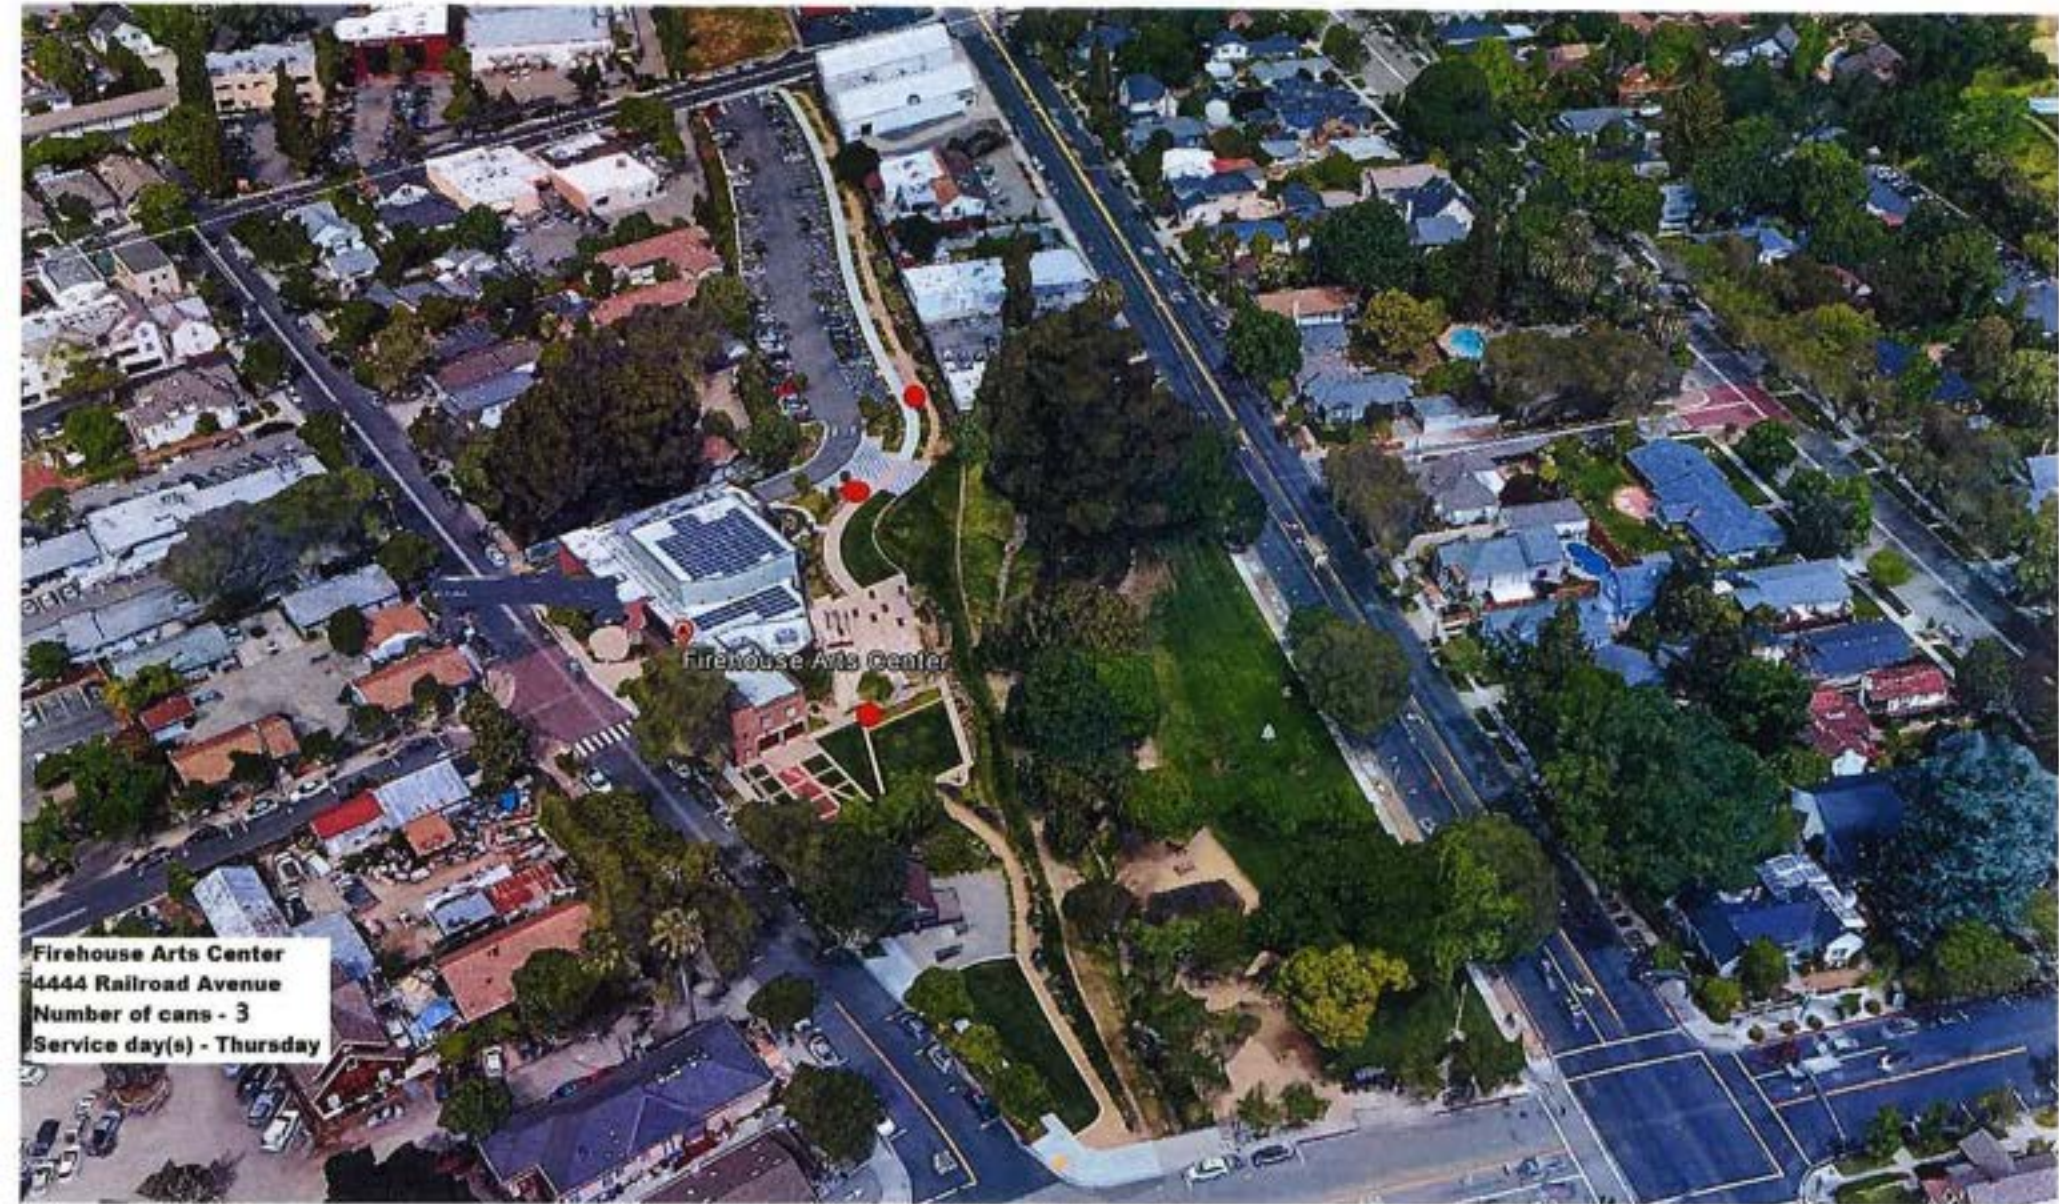

Firehouse Arts Center

Firehouse Arts Center
4444 Railroad Avenue
Number of cans - 3
Service day(s) - Thursday