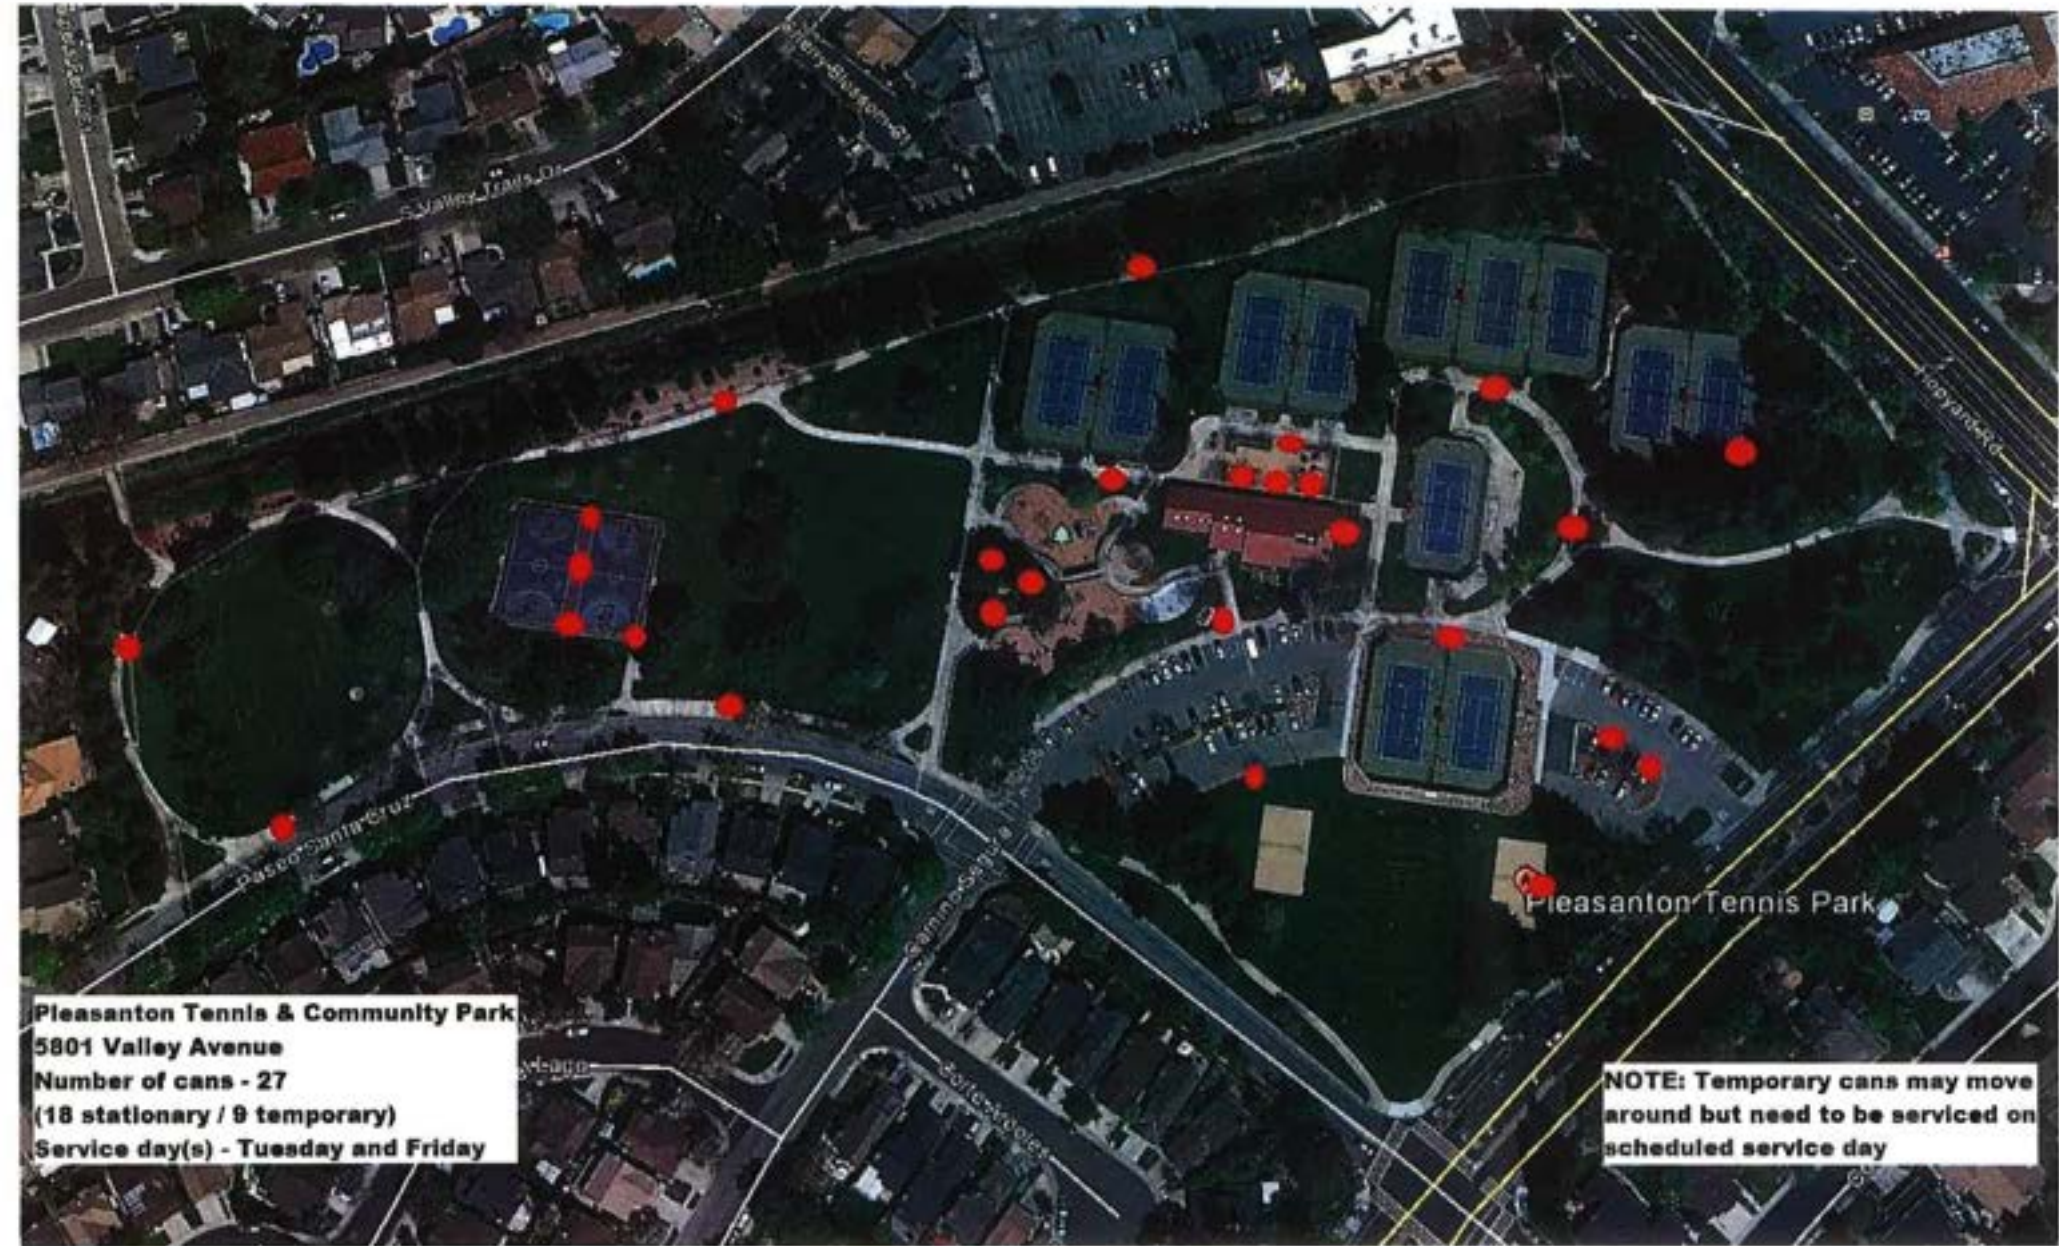

**NOTE: Temporary cans may move
around but need to be serviced on
scheduled service day**

Woodthrush Park
5099 Blackbird Drive
Number of cans - 2
Service day(s) - Monday

Pleasanton Tennis & Community Park
5801 Valley Avenue
Number of cans - 27
(18 stationary / 9 temporary)
Service day(s) - Tuesday and Friday