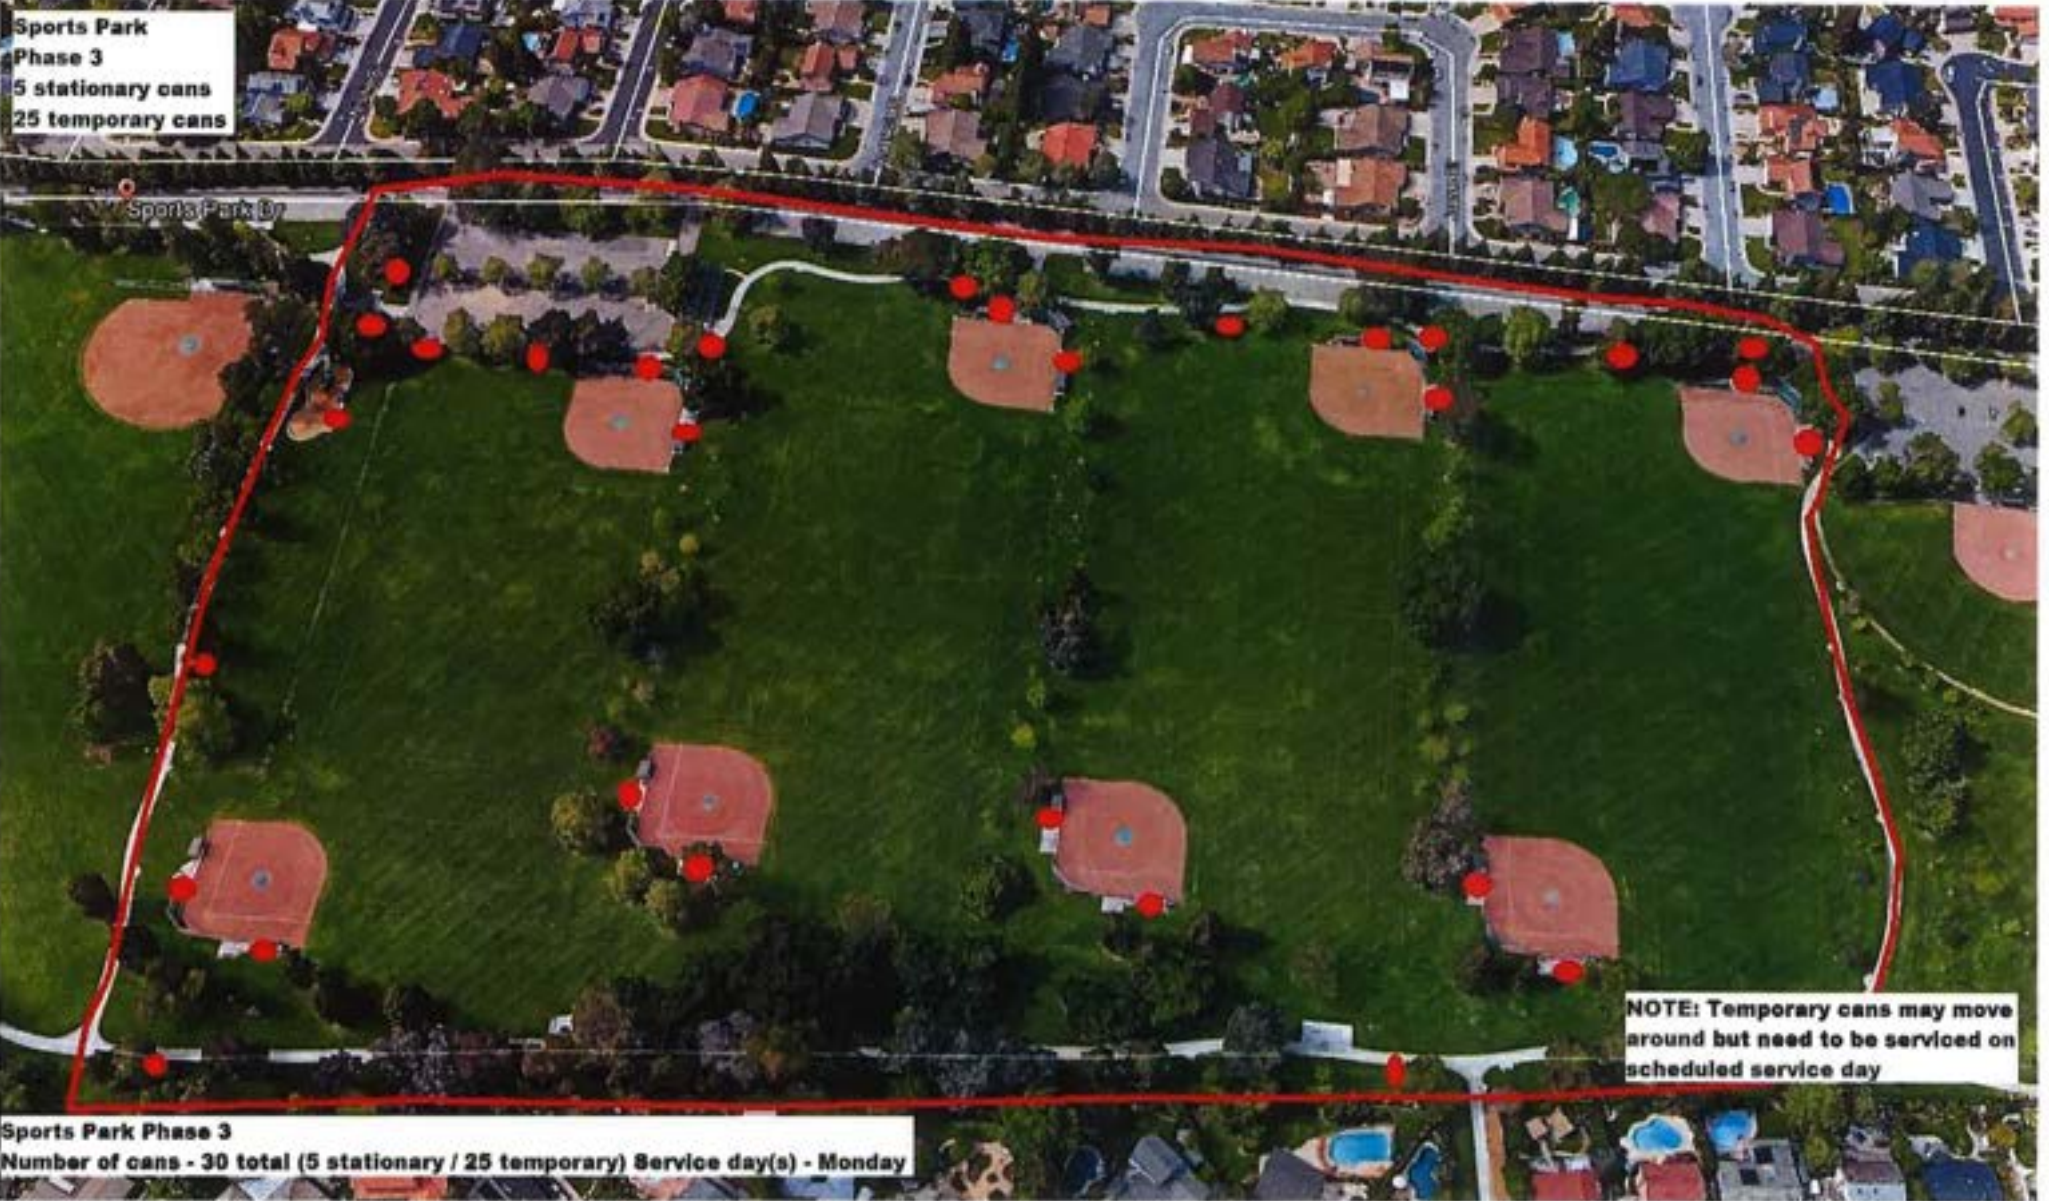

**Sports Park
Phase 3
5 stationary cans
25 temporary cans**

Sports Park Dr

NOTE: Temporary cans may move around but need to be serviced on scheduled service day

**Sports Park Phase 3
Number of cans - 30 total (5 stationary / 25 temporary) Service day(s) - Monday**