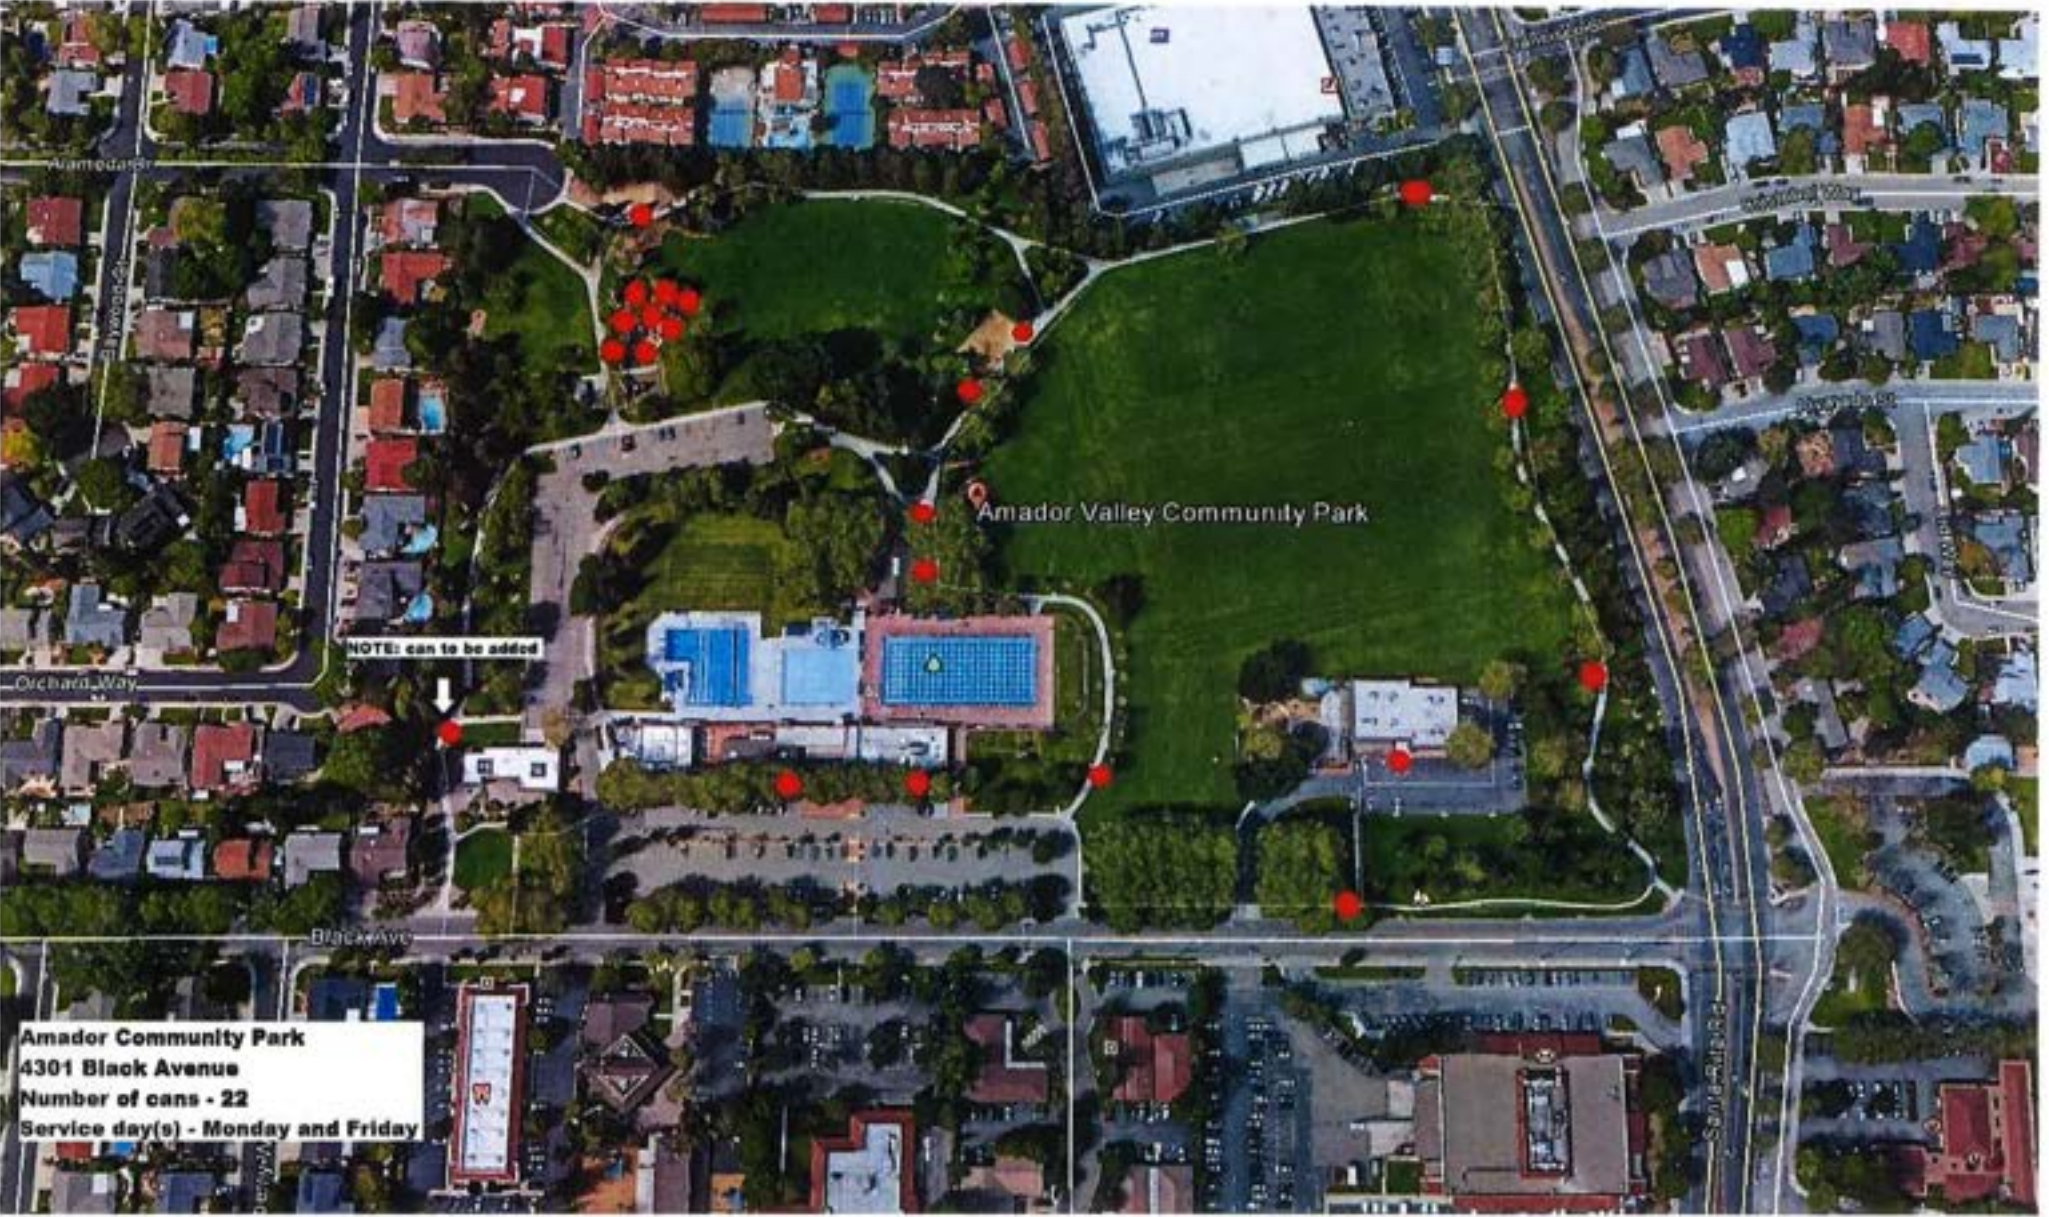

Amador Valley Community Park

NOTE: can to be added

Amador Community Park
4301 Black Avenue
Number of cans - 22
Service day(s) - Monday and Friday