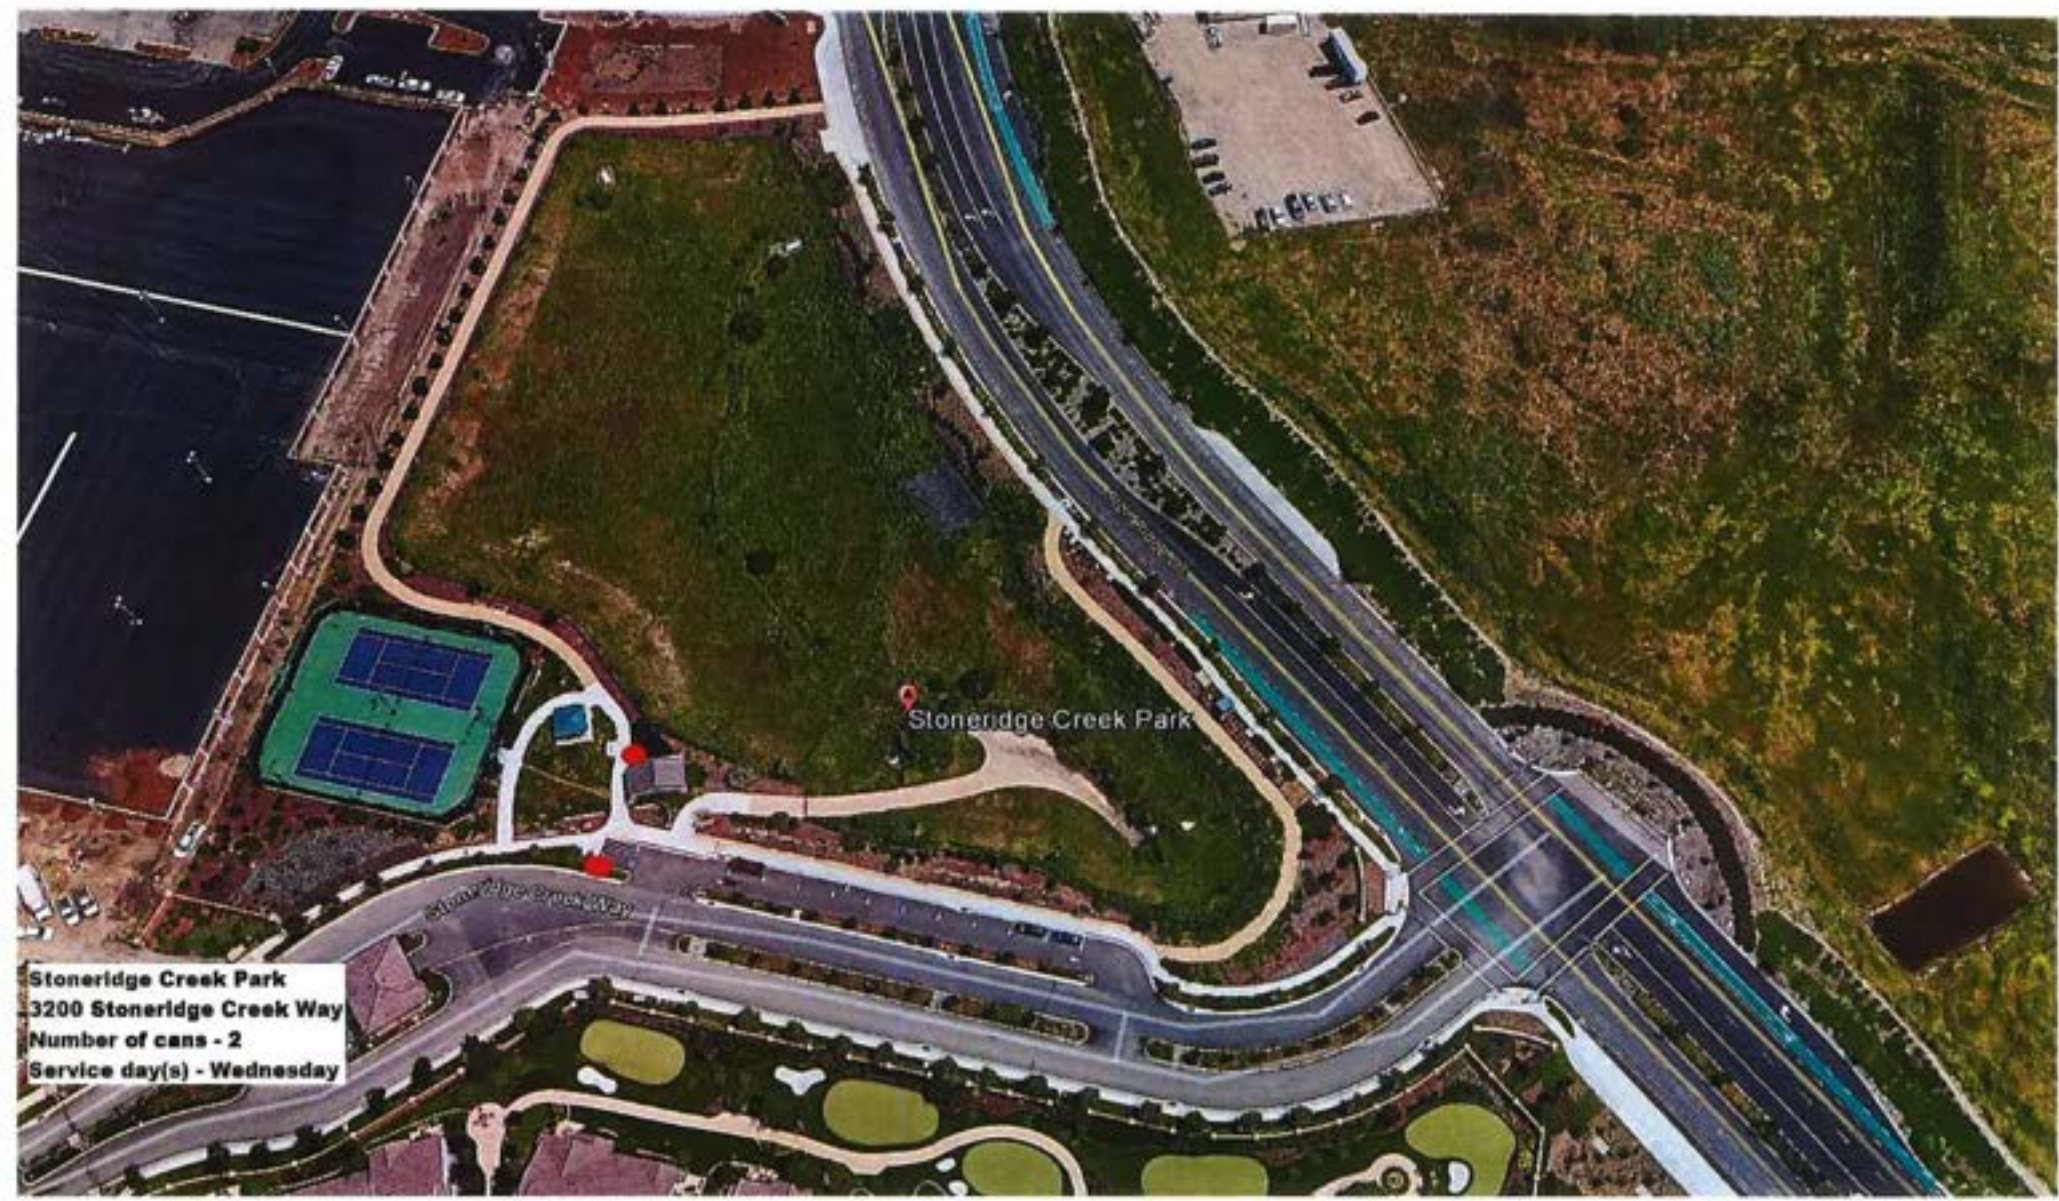

Stoneridge Creek Park

Stoneridge Creek Park
3200 Stoneridge Creek Way
Number of cans - 2
Service day(s) - Wednesday