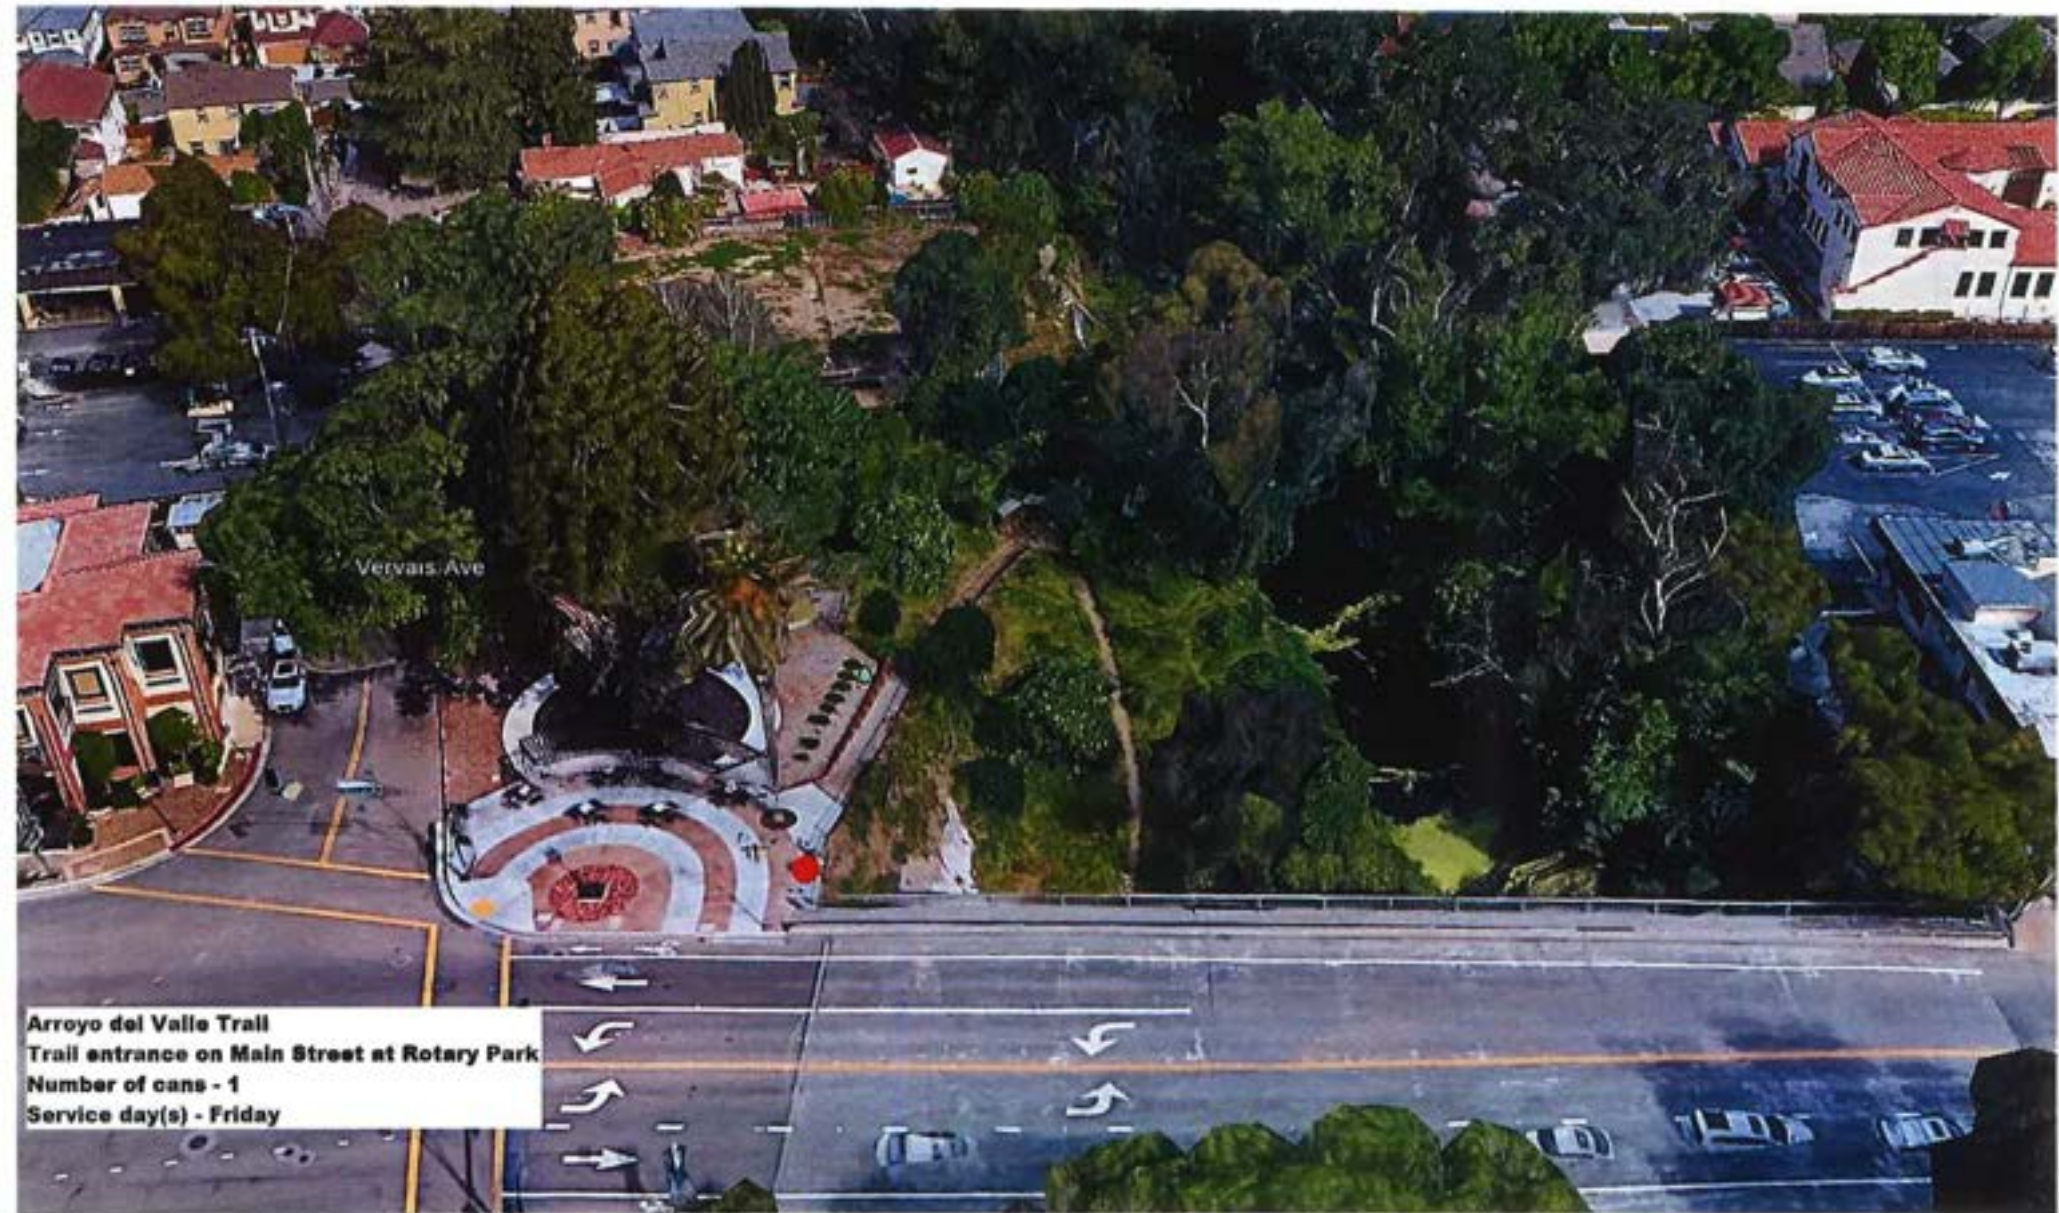

Vervais Ave

Arroyo del Valle Trail
Trail entrance on Main Street at Rotary Park
Number of cans - 1
Service day(s) - Friday