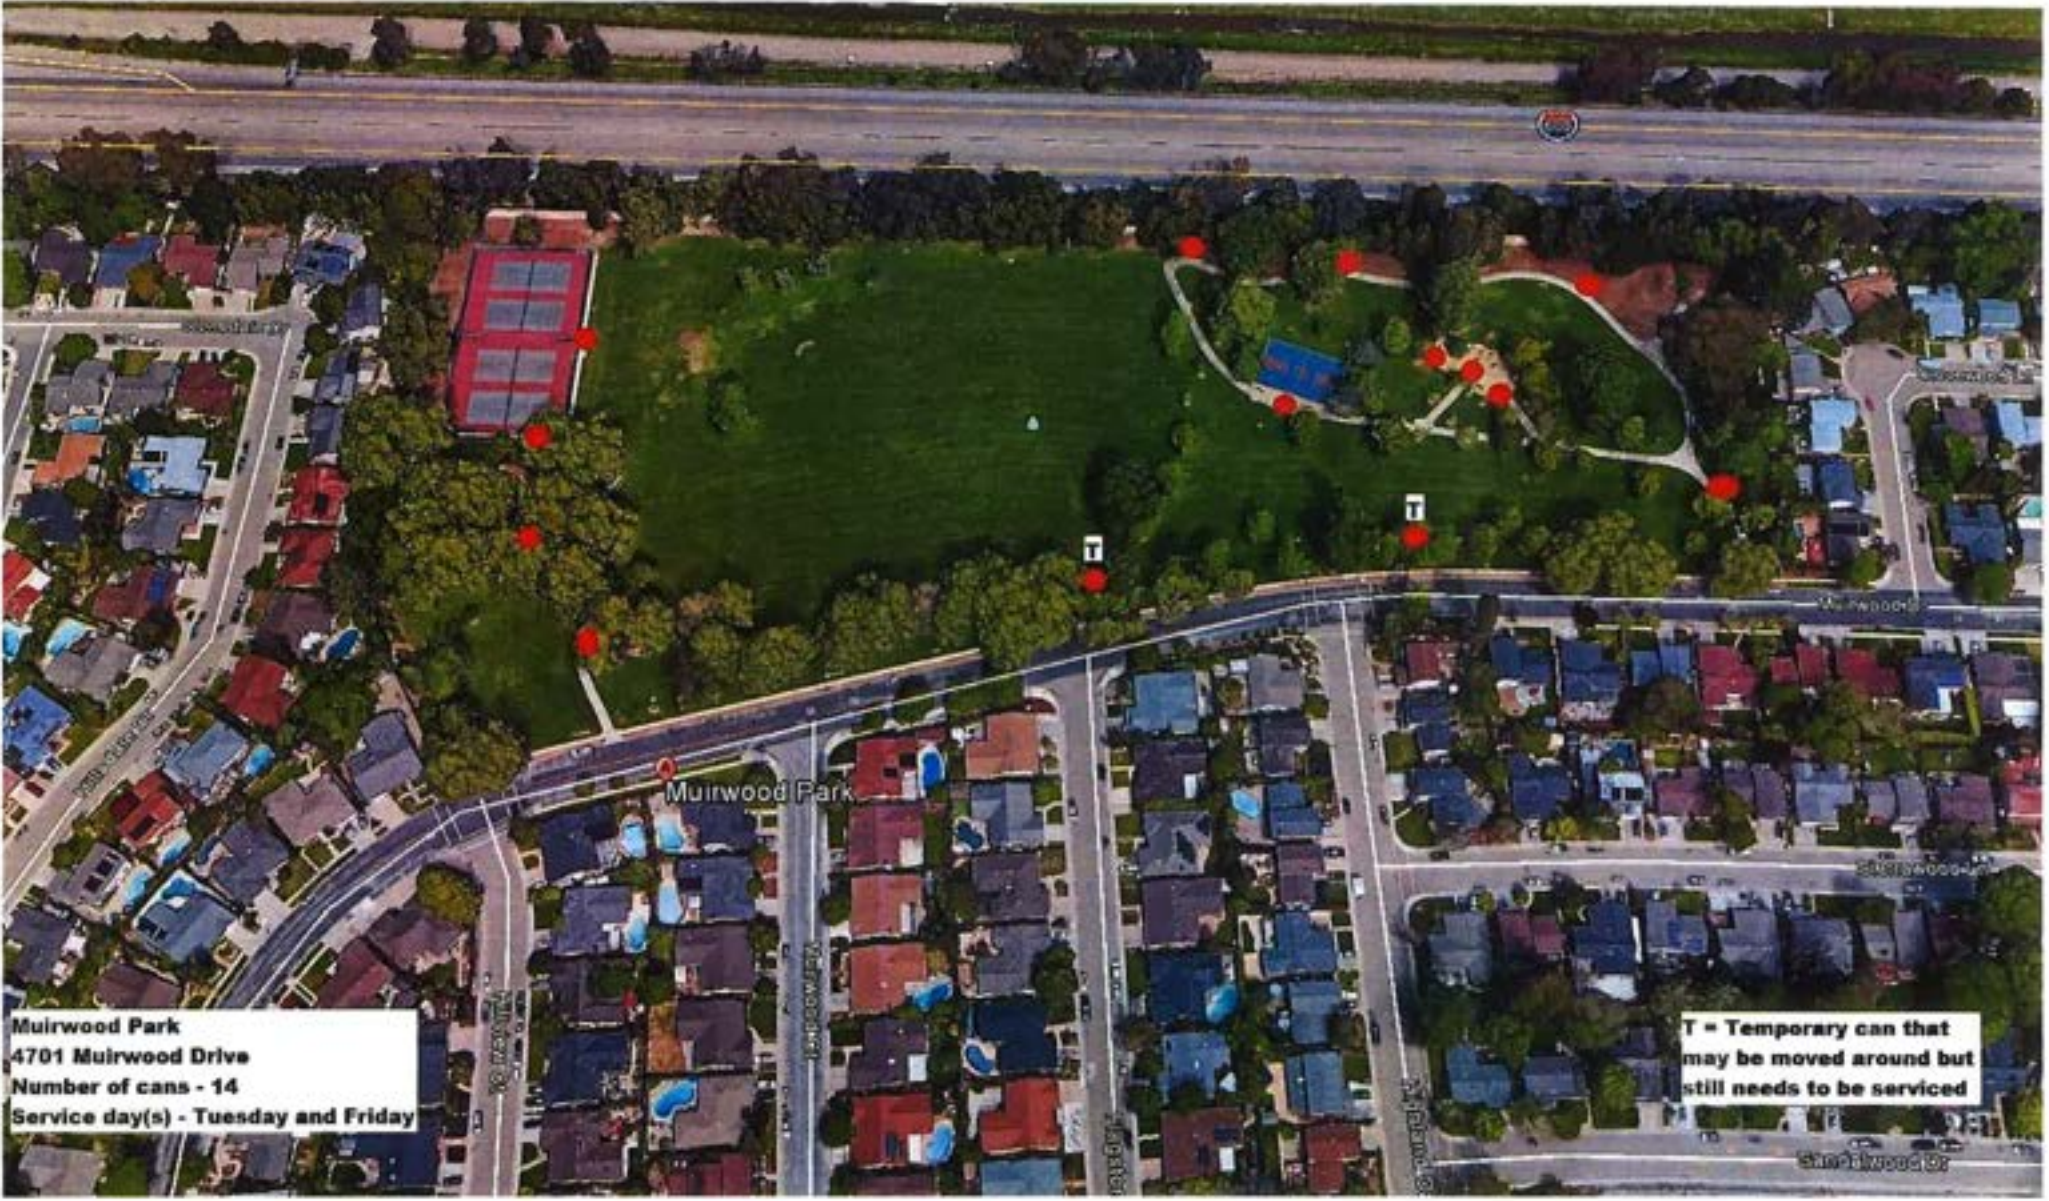

Muirwood Park
4701 Muirwood Drive
Number of cans - 14
Service day(s) - Tuesday and Friday

**T = Temporary can that
may be moved around but
still needs to be serviced**