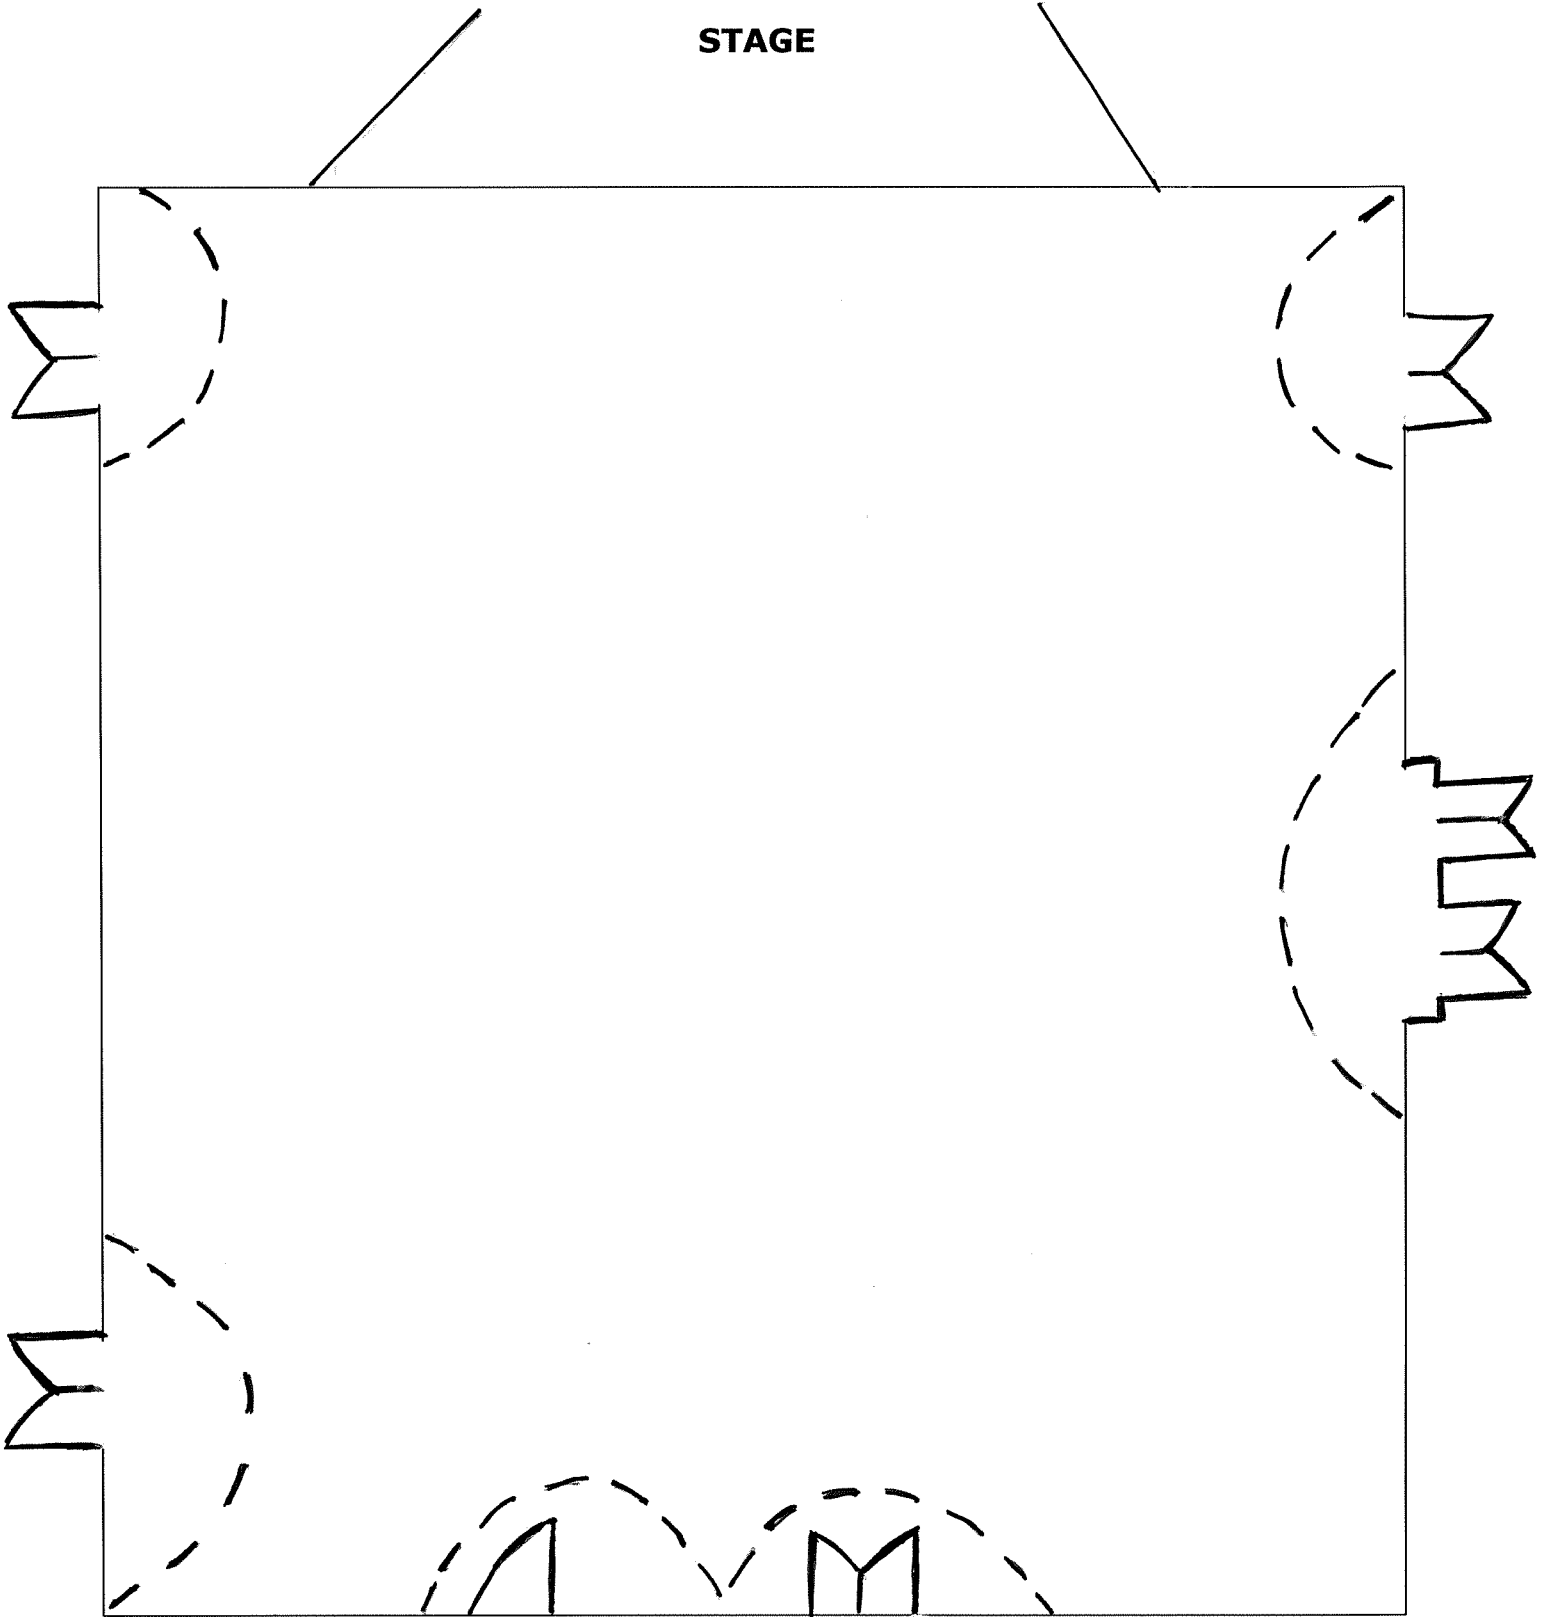

### Features:

- Capacity: 320
- Available: Friday, 6:00pm-midnight  
 Saturday, 10:00am-midnight  
 Sunday, 10:00am-9:00pm
- Approximately 4,000 square feet
- Raised stage (24", 31' x 19')
- Large catering kitchen for reheating only
- 130 space parking lot
- 320 stackable chairs
- 24, 12-ft. rectangular tables
- 30, 5-ft. round tables
- One, 4-ft. round, and eight, 8-ft. rectangular tables

**PLEASANTON SENIOR CENTER MAIN HALL**

**STAGE**

**PLEASE NOTE: A 6' CLEARANCE IS REQUIRED AT ALL DOORWAYS**